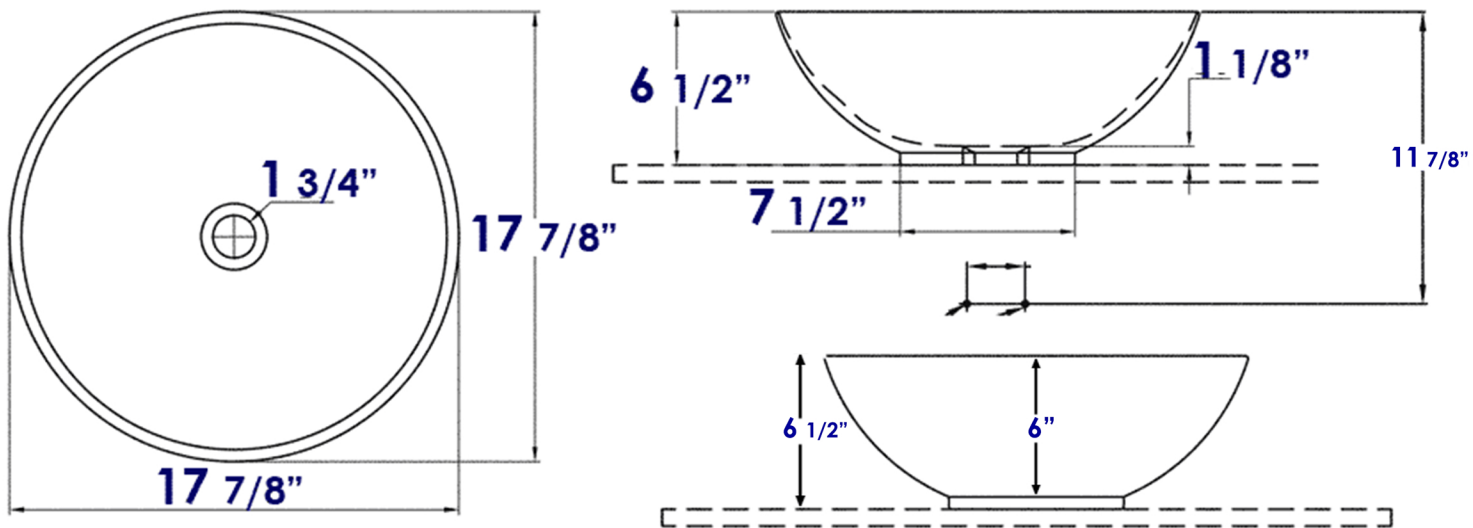

BA351

18" Round Ceramic Above Mount Bathroom Basin
Vessel Sink

EAGO USA

Note: All product dimensions are approximate and should be verified on site prior to installation.
Visit www.EAGOUSA.com for more information.