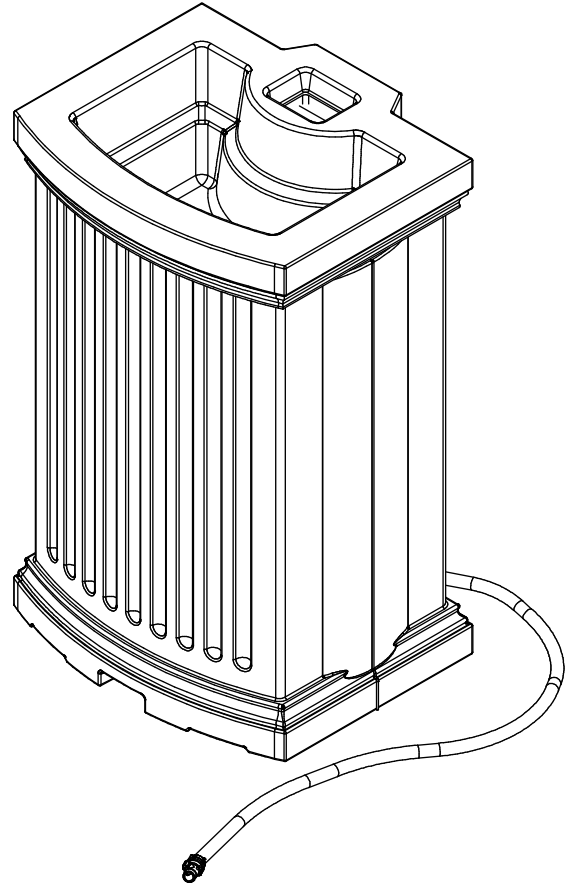

Madison Rain Catcher

← 22 1/4 in →

35 in

Front View
SCALE 1 / 16

35 in

← 19 in →