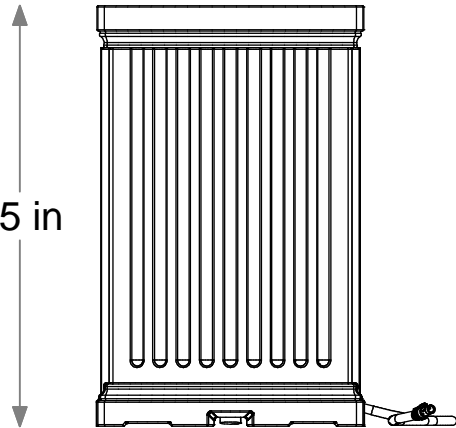

Madison Rain Catcher

← 22 1/4 in →

35 in

Front View
SCALE 1 / 16

35 in

← 19 in →