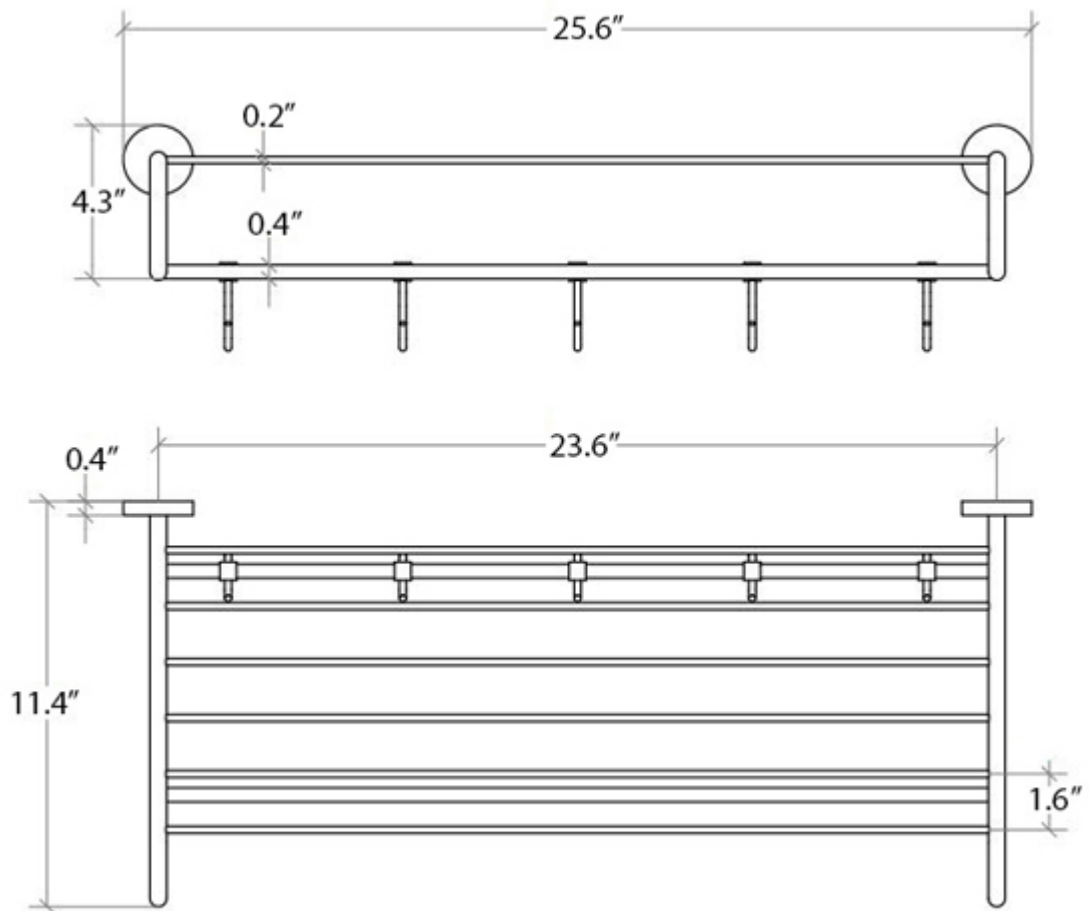

# Product Specs Sheets

Collection  
Duemila

Model |  
Duemila 5522

Dimensions Metric

1 inch = 2.54 cm  
1 inch = 25.4 mm

**WS**<sup>®</sup>  
BATH  
COLLECTIONS

1051 Lea Drive - Collegeville, PA 19426  
Tel. 215 513 9400 - Fax 610 831 0215