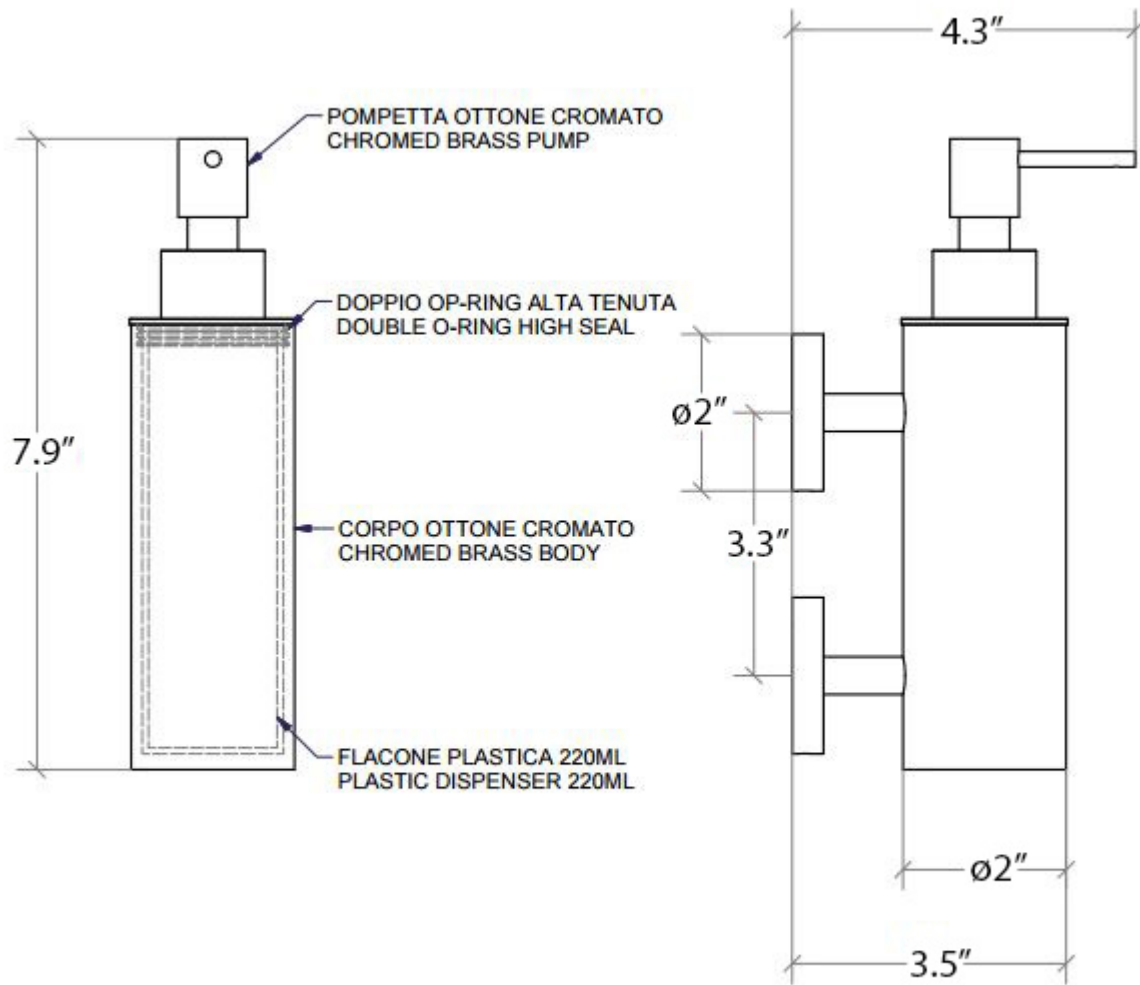

Product Specs Sheets

Collection
Duemila

Model |
Duemila 55032

Dimensions Metric

1 inch = 2.54 cm
1 inch = 25.4 mm

WS[®]
BATH
COLLECTIONS

1051 Lea Drive - Collegeville, PA 19426
Tel. 215 513 9400 - Fax 610 831 0215