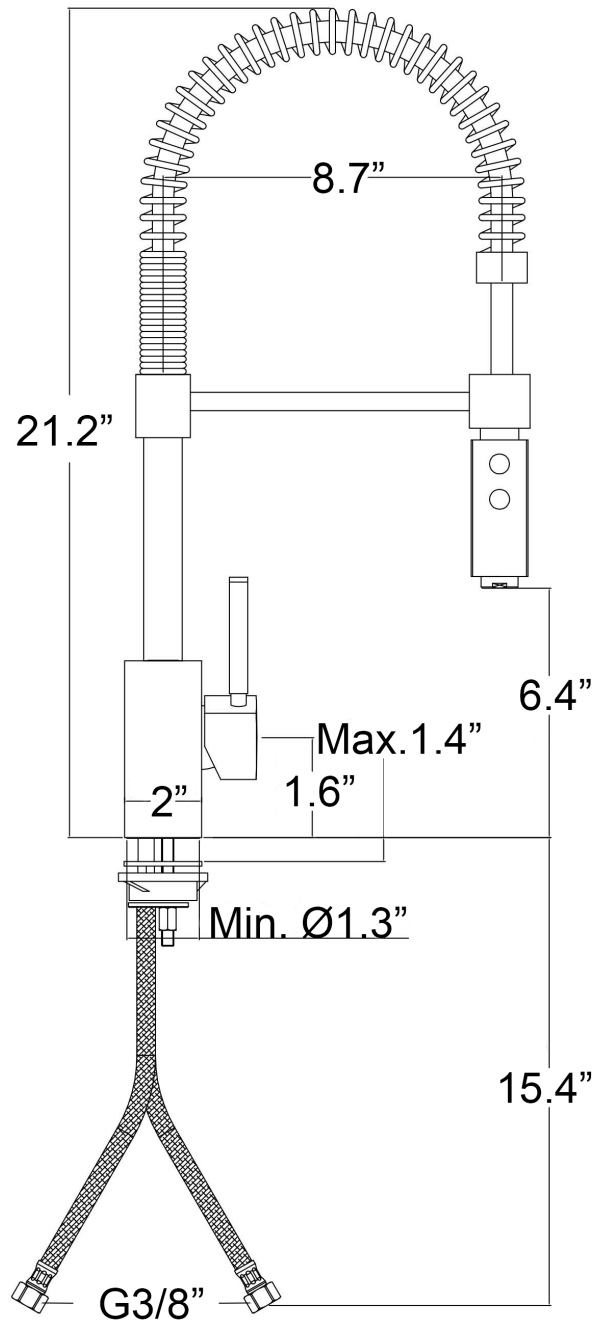

Product Specs Sheets

All connections/ hoses to US standards

Collection
Domino

Model |
Domino 176

Dimensions Metric

1 inch = 2.54 cm
1 inch = 25.4 mm

WS[®]
BATH
COLLECTIONS

1051 Lea Drive - Collegeville, PA 19426
Tel. 215 513 9400 - Fax 610 831 0215