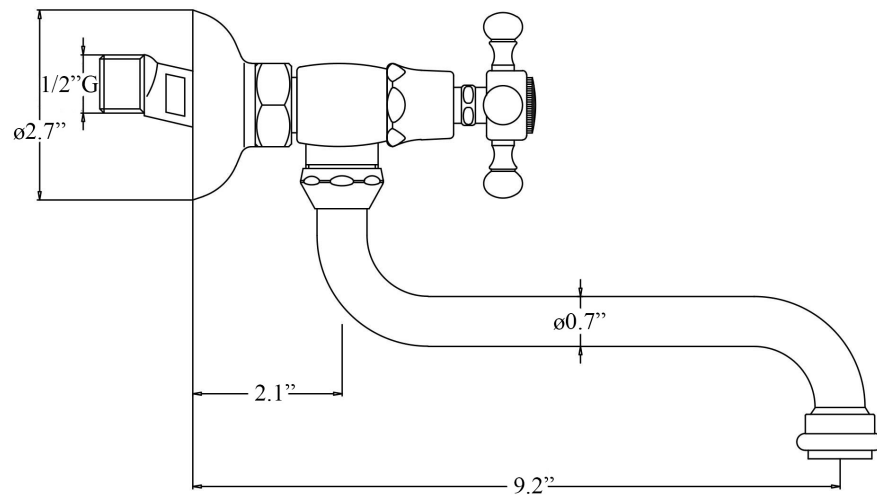

Product Specs Sheets

All connections/ hoses to US standards

Collection
Belinda

Model |
Belinda FBLV 161

Dimensions Metric
1 inch = 2.54 cm
1 inch = 25.4 mm

WS[®]
BATH
COLLECTIONS

1051 Lea Drive - Collegeville, PA 19426
Tel. 215 513 9400 - Fax 610 831 0215
www.ws bathcollections.com - info@ws bathcollections.com