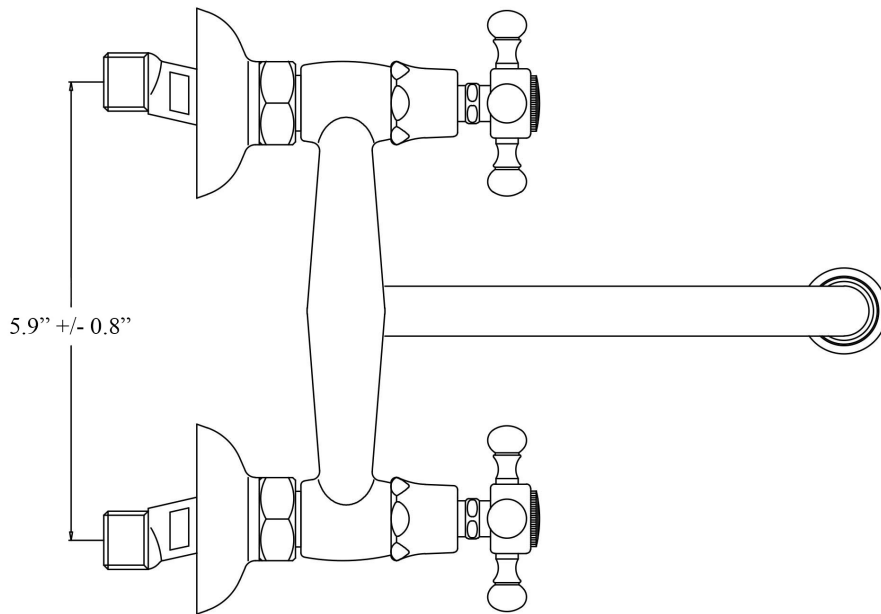

Product Specs Sheets

All connections/ hoses to US standards

Collection
Belinda

Model |
Belinda FBLV 161

Dimensions Metric
1 inch = 2.54 cm
1 inch = 25.4 mm

WS[®]
BATH
COLLECTIONS

1051 Lea Drive - Collegeville, PA 19426
Tel. 215 513 9400 - Fax 610 831 0215
www.ws bathcollections.com - info@ws bathcollections.com