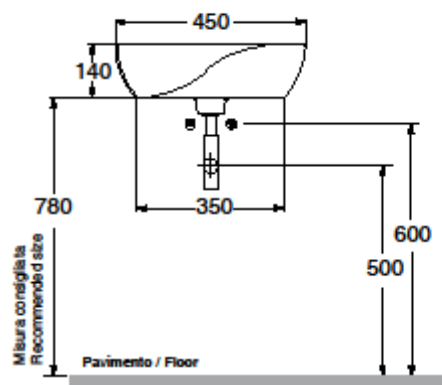

WAVE

Cod.3421

WAVE Lavabo 45x25 appoggio o sospeso monoforo

WAVE One hole wall hung or free standing washbasin 45x25

Collection
Kerasan

Model |
Wave 3421

Dimensions Metric

1 inch = 2.54 cm
1 inch = 25.4 mm

TRAPS

Linea 53922
Our best seller

Linea 5392

Linea 53925

Linea 53921
Space saving

DRAINS

Linea 53991
Push waste drain (click clack)
with overflow

MOUNTING HARDWARE

Wall-mount installation

Bolts

Vessel/ countertop installation

Silicone (*optional*)

Collection
Kerasan

Model |
Wave 3421

Dimensions Metric
1 inch = 2.54 cm
1 inch = 25.4 mm

WS[®]