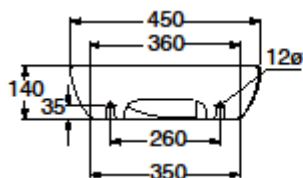

WAVE

Cod.3421

WAVE Lavabo 45x25 appoggio o sospeso monoforo

WAVE One hole wall hung or free standing washbasin 45x25

Collection
Kerasan

Model |
Wave 3421

Dimensions Metric

1 inch = 2.54 cm
1 inch = 25.4 mm

Wall-mount installation

Bolts

Vessel/ countertop installation

Silicone (*optional*)

Collection
Kerasan

Model |
Wave 3421

Dimensions Metric
1 inch = 2.54 cm
1 inch = 25.4 mm

WS[®]