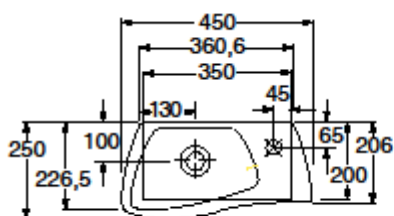

WAVE

Cod.3421

WAVE Lavabo 45x25 appoggio o sospeso monoforo

WAVE One hole wall hung or free standing washbasin 45x25

Collection
Kerasan

Model |
Wave 3421

Dimensions Metric

1 inch = 2.54 cm
1 inch = 25.4 mm

Wall-mount installation

Bolts

Vessel/ countertop installation

Silicone (*optional*)

Collection
Kerasan

Model |
Wave 3421

Dimensions Metric
1 inch = 2.54 cm
1 inch = 25.4 mm

WS[®]