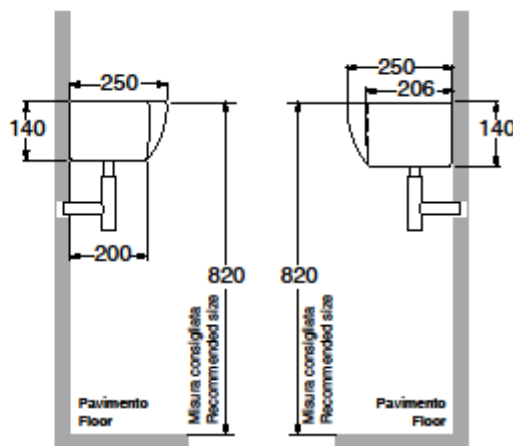

WAVE

Cod.3421

WAVE Lavabo 45x25 appoggio o sospeso monoforo

WAVE One hole wall hung or free standing washbasin 45x25

Collection
Kerasan

Model |
Wave 3421

Dimensions Metric

1 inch = 2.54 cm
1 inch = 25.4 mm

Wall-mount installation

Bolts

Vessel/ countertop installation

Silicone (*optional*)

Collection
Kerasan

Model |
Wave 3421

Dimensions Metric
1 inch = 2.54 cm
1 inch = 25.4 mm

WS[®]