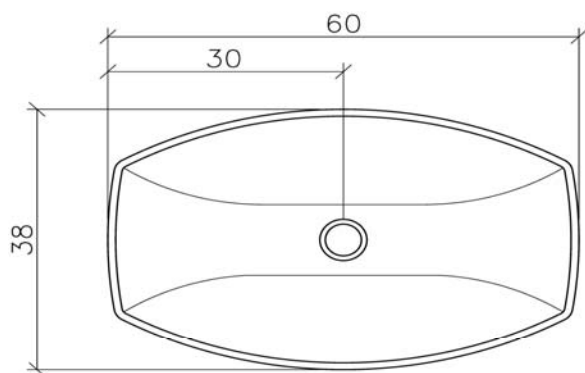

Product Specs Sheets

Collection
Ceramica

Model |
LVR 210

Dimensions
shown metric

WS BATH COLLECTIONS
1051 Lea Drive - Collegeville, PA 19426
Tel. 610 831 0214 - Fax 610 831 0215
www.ws bathcollections.com
info@ws bathcollections.com