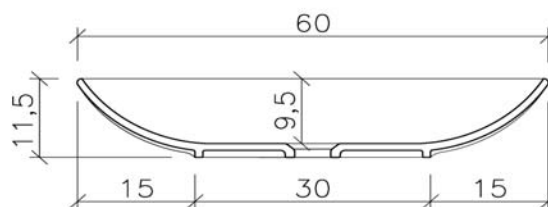

Product Specs Sheets

Collection
Ceramica

Model |
LVR 210

Dimensions
shown metric

WS BATH COLLECTIONS
1051 Lea Drive - Collegeville, PA 19426
Tel. 610 831 0214 - Fax 610 831 0215
www.ws bathcollections.com
info@ws bathcollections.com