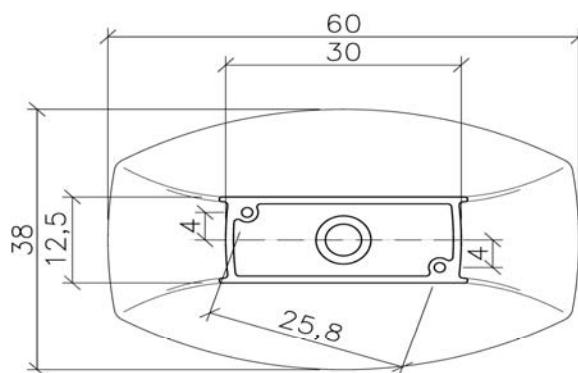

Product Specs Sheets

Collection
Ceramica

Model |
LVR 210

Dimensions
shown metric

WS BATH COLLECTIONS
1051 Lea Drive - Collegeville, PA 19426
Tel. 610 831 0214 - Fax 610 831 0215
www.ws bathcollections.com
info@ws bathcollections.com