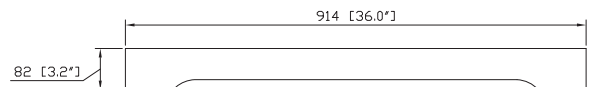

Nominal Dimension

- 36W x 3.2D x 40H inches

Components

Vanity	PROVENCE-V36	PROVENCE-V48
--------	--------------	--------------

Product Diagrams

Front

Back

Side