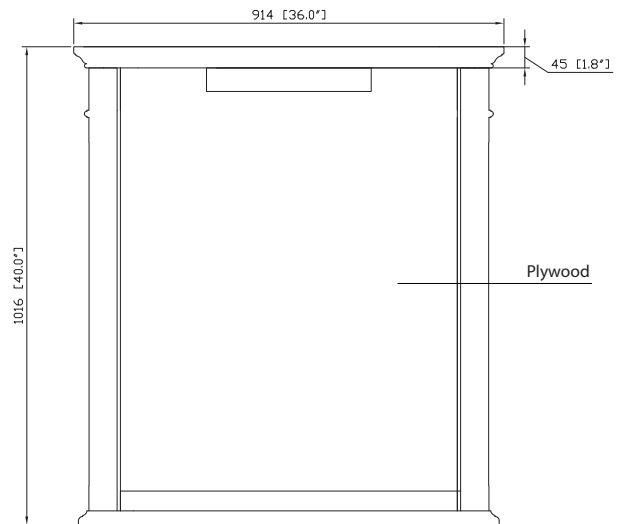

Avanity

PROVENCE-M36-AC
PROVENCE-M36-AW

Features

- Solid poplar wood frame
- Beveled mirror
- Hand crafted details
- Mirror hangs vertically
- Wood cleat for easy hanging and leveling

Colors / Finishes

- Antique Cherry
- Antique White

Nominal Dimension

- 36W x 3.2D x 40H inches

Components

Vanity	PROVENCE-V36	PROVENCE-V48
--------	--------------	--------------

Product Diagrams

Front

Back

Side