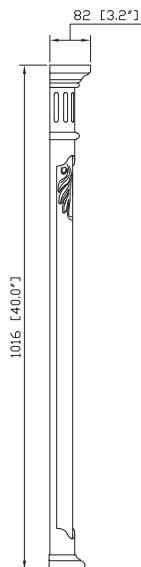

Avanity

PROVENCE-M36-AC
PROVENCE-M36-AW

Features

- Solid poplar wood frame
- Beveled mirror
- Hand crafted details
- Mirror hangs vertically
- Wood cleat for easy hanging and leveling

Colors / Finishes

- Antique Cherry
- Antique White

Nominal Dimension

- 36W x 3.2D x 40H inches

Components

Vanity	PROVENCE-V36	PROVENCE-V48
--------	--------------	--------------

Product Diagrams

Front

Back

Side