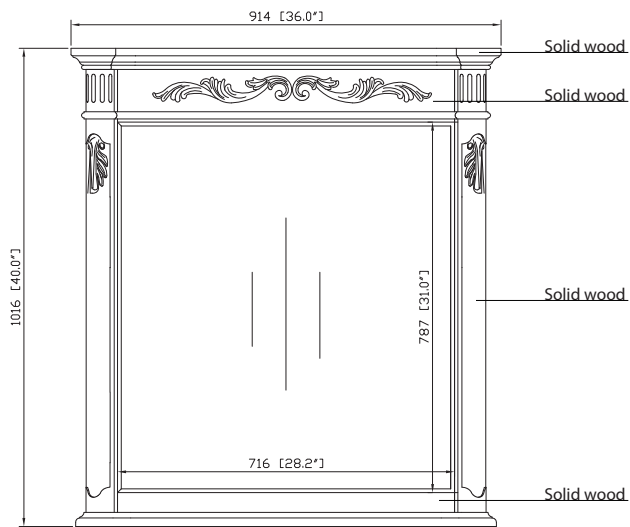

Avanity

PROVENCE-M36-AC
PROVENCE-M36-AW

Features

- Solid poplar wood frame
- Beveled mirror
- Hand crafted details
- Mirror hangs vertically
- Wood cleat for easy hanging and leveling

Colors / Finishes

- Antique Cherry
- Antique White

Nominal Dimension

- 36W x 3.2D x 40H inches

Components

Vanity	PROVENCE-V36	PROVENCE-V48
--------	--------------	--------------

Product Diagrams

Front

Back

Side