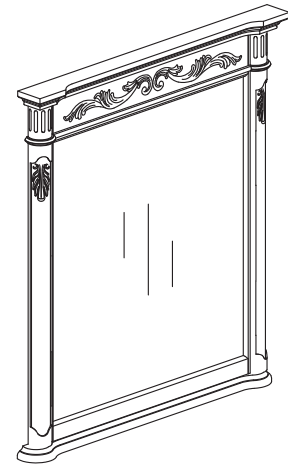

Avanity

PROVENCE-M36-AC
PROVENCE-M36-AW

Features

- Solid poplar wood frame
- Beveled mirror
- Hand crafted details
- Mirror hangs vertically
- Wood cleat for easy hanging and leveling

Colors / Finishes

- Antique Cherry
- Antique White

Nominal Dimension

- 36W x 3.2D x 40H inches

Components

Vanity	PROVENCE-V36	PROVENCE-V48
--------	--------------	--------------

Product Diagrams

Front

Back

Side