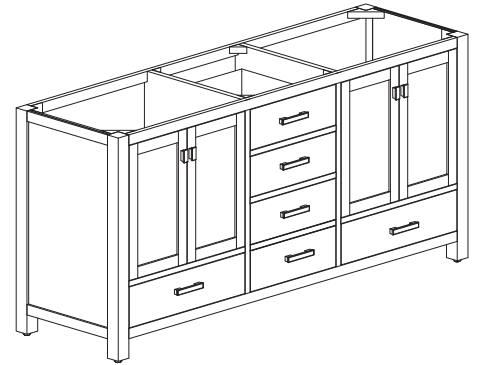

## Features

- Solid poplar wood frame, Birch veneer plywood
- 4 soft-close doors
- 5 soft-close drawers
- Brushed nickel finished hardware
- Vanity accommodates dual undermount sinks
- Adjustable height levelers

## Nominal Dimension

- 72W x 21D x 34H inches

### Nominal Dimension

- 73W x 22D x 1H inches
- 1853 x 560 x 25 mm

### Nominal Dimension

- 22.4W x 15D x 7.7H inches
- 570 x 381 x 196mm