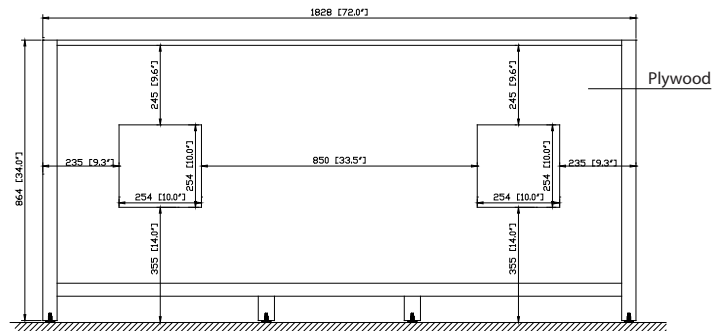

Avanity

MODERO-V72-CG
MODERO-V72-ES
MODERO-V72-WT

Features

- Solid poplar wood frame, Birch veneer plywood
- 4 soft-close doors
- 5 soft-close drawers
- Brushed nickel finished hardware
- Vanity accommodates dual undermount sinks
- Adjustable height levelers

Colors / Finishes

- Chilled Gray
- Espresso
- White

Nominal Dimension

- 72W x 21D x 34H inches

Components

Mirror	MODERO-CG	MODERO-ES	MODERO-WT
Vanity Top	SUT73BK	SUT73CW	SUT73GB
	SUT73BK-R	SUT73CW-R	SUT73GB-R
Sink	CUM18WT	CUM18LN	CUM20WT-R
Linen Tower	MODERO-LT24-CG	MODERO-LT24-ES	MODERO-LT24-WT

Product Diagrams

Front

Back

Side