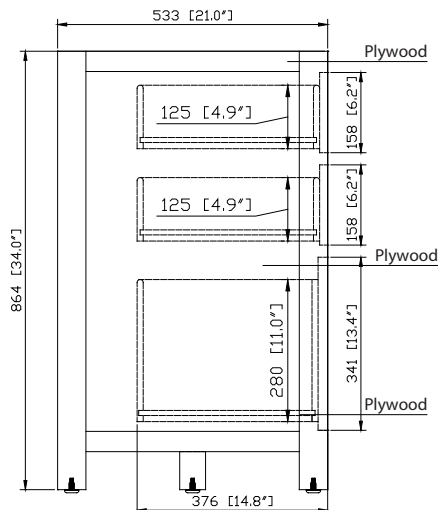

Avanity

MODERO-V72-CG
MODERO-V72-ES
MODERO-V72-WT

Features

- Solid poplar wood frame, Birch veneer plywood
- 4 soft-close doors
- 5 soft-close drawers
- Brushed nickel finished hardware
- Vanity accommodates dual undermount sinks
- Adjustable height levelers

Colors / Finishes

- Chilled Gray
- Espresso
- White

Nominal Dimension

- 72W x 21D x 34H inches

Components

Mirror	MODERO-CG	MODERO-ES	MODERO-WT
Vanity Top	SUT73BK	SUT73CW	SUT73GB
	SUT73BK-R	SUT73CW-R	SUT73GB-R
Sink	CUM18WT	CUM18LN	CUM20WT-R
Linen Tower	MODERO-LT24-CG	MODERO-LT24-ES	MODERO-LT24-WT

Product Diagrams

Front

Back

Side