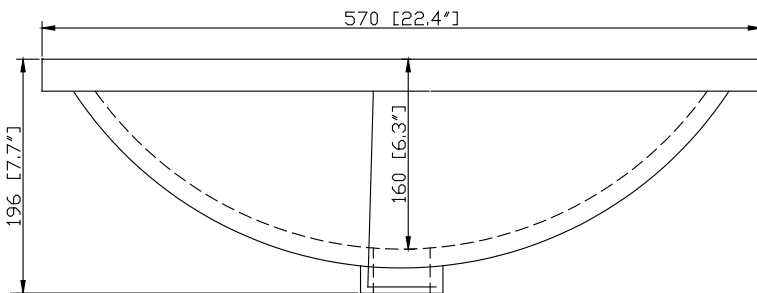

### Nominal Dimension

- 22.4W x 15D x 7.7H inches
- 570 x 381 x 196mm

### Product Diagrams

Top

Front

Side