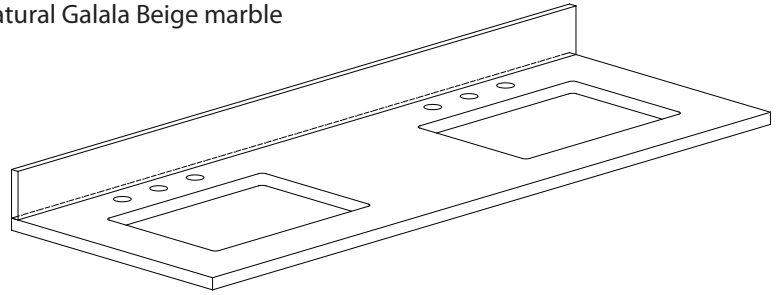

### Features

- Top cutout for dual undermount sinks
- Top pre-drilled for 8" widespread faucet
- 4" backsplash included

### Nominal Dimension

- 73W x 22D x 1H inches
- 1853 x 560 x 25 mm