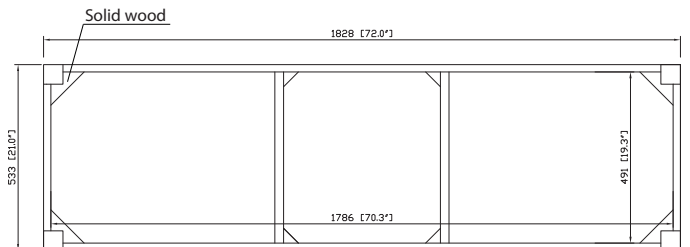

Avanity

MODERO-V72-CG
MODERO-V72-ES
MODERO-V72-WT

Features

- Solid poplar wood frame, Birch veneer plywood
- 4 soft-close doors
- 5 soft-close drawers
- Brushed nickel finished hardware
- Vanity accommodates dual undermount sinks
- Adjustable height levelers

Colors / Finishes

- Chilled Gray
- Espresso
- White

Nominal Dimension

- 72W x 21D x 34H inches

Components

Mirror	MODERO-CG	MODERO-ES	MODERO-WT
Vanity Top	SUT73BK	SUT73CW	SUT73GB
	SUT73BK-R	SUT73CW-R	SUT73GB-R
Sink	CUM18WT	CUM18LN	CUM20WT-R
Linen Tower	MODERO-LT24-CG	MODERO-LT24-ES	MODERO-LT24-WT

Product Diagrams

Front

Back

Side