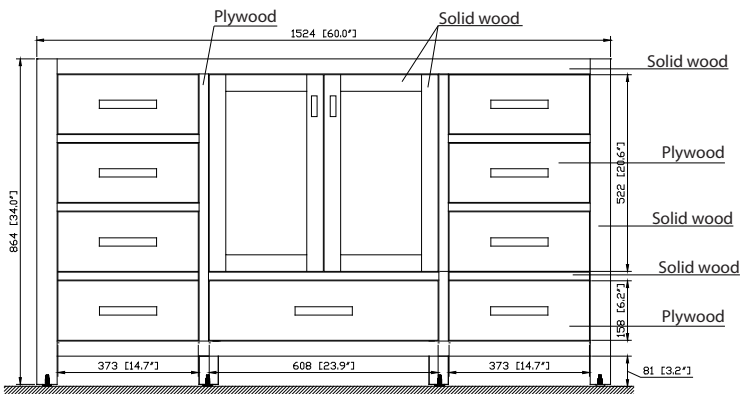

Product Diagrams

Front