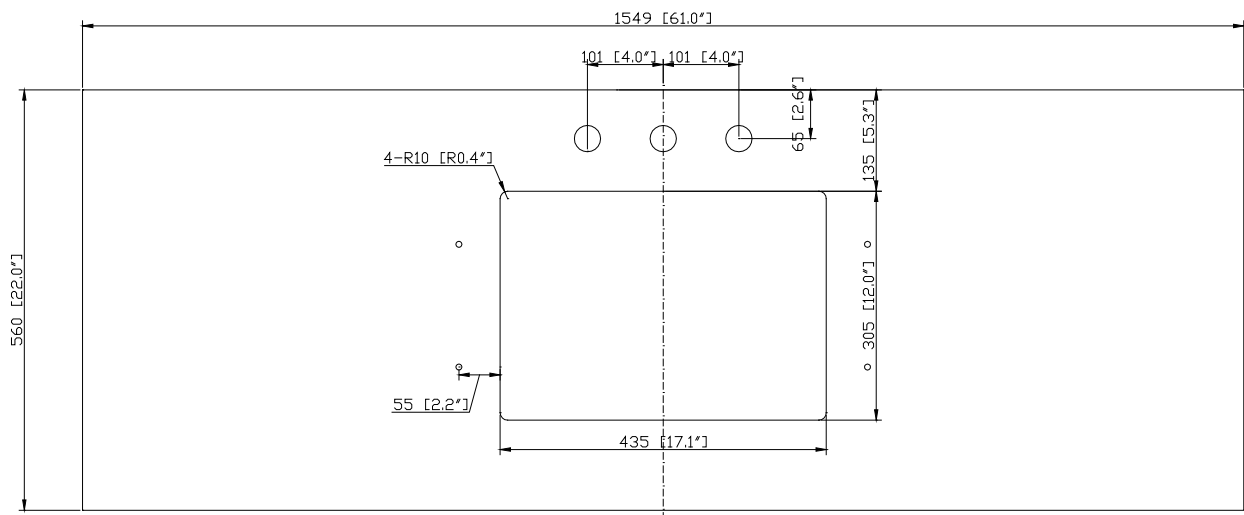

- Single 20" rectangular sink cutout
- 8" widespread faucet holes
- 4" backsplash included
- Sink clips included

Colors / Finishes

- BK - Natural Black Granite
- CW - Natural Carrera White marble
- GB - Natural Galala Beige marble

Nominal Dimension

- 61W x 22D x 1H inches
- 1549 x 560 x 25 mm

Components

Sink	CUM20WT-R
Vanity	MODERO-V60-A

Product Diagrams

Top

Side

Avanity

CUM20WT-R

Features

- Vitreous China
- Undermount application

Components

Drain	VC-DRAIN-CP	VC-DRAIN-BN
-------	-------------	-------------

Colors / Finishes

- White

Nominal Dimension

- 20W x 15D x 7.7H inches
- 510 x 381 x 196mm

Product Diagrams

Top

Front

Side