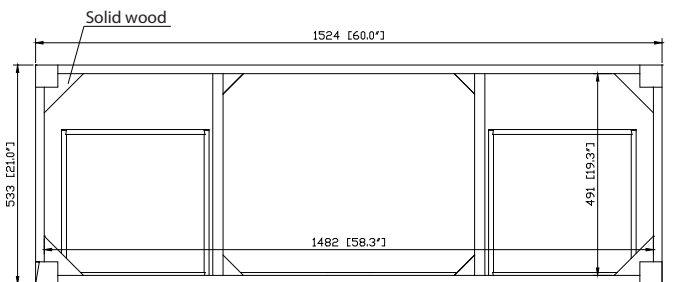

Top

For customer support please call 866 522 5578 weekdays 9:00 to 6:00 PST