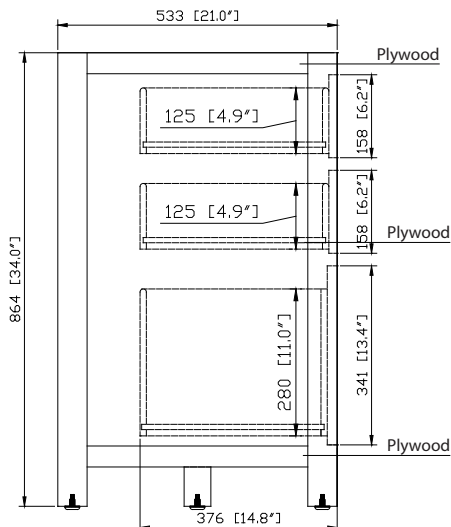

Avanity

MODERO-V60-CG-A
MODERO-V60-ES-A
MODERO-V60-WT-A

Features

- Solid poplar wood frame, Birch veneer plywood
- 2 soft-close doors
- 7 soft-close drawers
- Brushed nickel finished hardware
- Vanity accommodates dual undermount sinks
- Adjustable height levelers

Colors / Finishes

- Chilled Gray
- Espresso
- White

Nominal Dimension

- 60W x 21D x 34H inches

Components

Mirror	MODERO-CG	MODERO-ES	MODERO-WT
Vanity Top	SUT61BK-1	SUT61CW-1	SUT61GB-1
	SUT61BK-1R	SUT61CW-1R	SUT61GB-1R
Sink	CUM18WT	CUM18LN	CUM20WT-R
Linen Tower	MODERO-LT24-CG	MODERO-LT24-ES	MODERO-LT24-WT

Product Diagrams

Side

Top

For customer support please call 866 522 5578 weekdays 9:00 to 6:00 PST