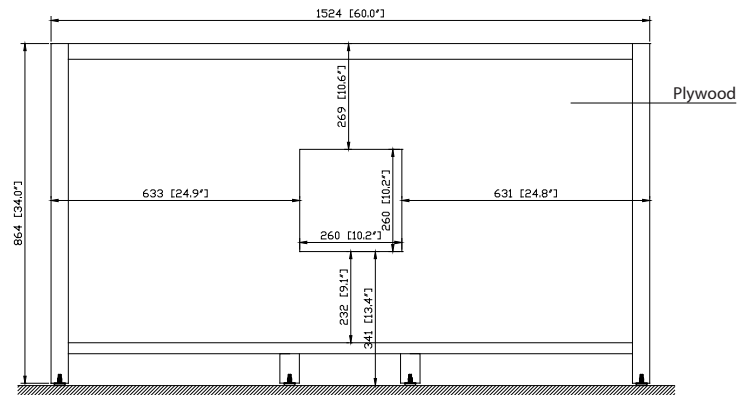

Avanity

MODERO-V60-CG-A
MODERO-V60-ES-A
MODERO-V60-WT-A

Features

- Solid poplar wood frame, Birch veneer plywood
- 2 soft-close doors
- 7 soft-close drawers
- Brushed nickel finished hardware
- Vanity accommodates dual undermount sinks
- Adjustable height levelers

Colors / Finishes

- Chilled Gray
- Espresso
- White

Nominal Dimension

- 60W x 21D x 34H inches

Components

Mirror	MODERO-CG	MODERO-ES	MODERO-WT
Vanity Top	SUT61BK-1	SUT61CW-1	SUT61GB-1
	SUT61BK-1R	SUT61CW-1R	SUT61GB-1R
Sink	CUM18WT	CUM18LN	CUM20WT-R
Linen Tower	MODERO-LT24-CG	MODERO-LT24-ES	MODERO-LT24-WT

Product Diagrams

Back

Side

Top

For customer support please call 866 522 5578 weekdays 9:00 to 6:00 PST