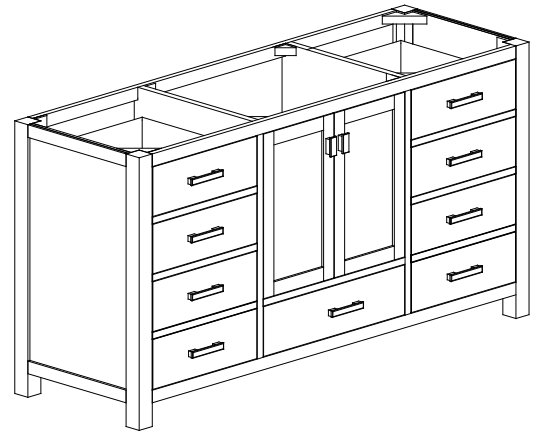

Avanity

MODERO-V60-CG-A
 MODERO-V60-ES-A
 MODERO-V60-WT-A

Features

- Solid poplar wood frame, Birch veneer plywood
- 2 soft-close doors
- 7 soft-close drawers
- Brushed nickel finished hardware
- Vanity accommodates dual undermount sinks
- Adjustable height levelers

Colors / Finishes

- Chilled Gray
- Espresso
- White

Nominal Dimension

- 60W x 21D x 34H inches

Components

Mirror	MODERO-CG	MODERO-ES	MODERO-WT
Vanity Top	SUT61BK-1	SUT61CW-1	SUT61GB-1
	SUT61BK-1R	SUT61CW-1R	SUT61GB-1R
Sink	CUM18WT	CUM18LN	CUM20WT-R
Linen Tower	MODERO-LT24-CG	MODERO-LT24-ES	MODERO-LT24-WT

Nominal Dimension

- 61W x 22D x 1H inches
- 1549 x 560 x 25 mm

Components

Sink	CUM20WT-R
Vanity	MODERO-V60-A

Product Diagrams

Top

Side

Avanity

- 20W x 15D x 7.7H inches
- 510 x 381 x 196mm

Product Diagrams

Top

Front

Side