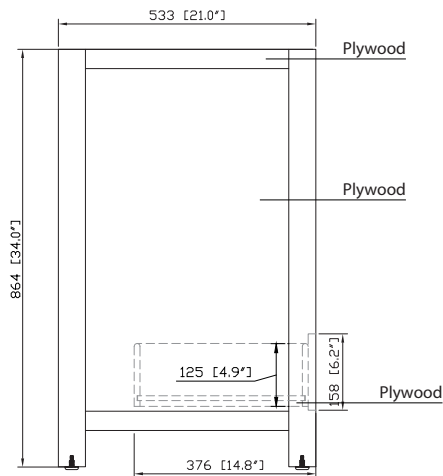

Avanity

MODERO-V48-CG
MODERO-V48-ES
MODERO-V48-WT

Features

- Solid poplar wood frame, Birch veneer plywood
- 4 soft-close doors
- 3 soft-close drawers
- 2 adjustable interior shelves
- Brushed nickel finished hardware
- Adjustable height levelers

Colors / Finishes

- Chilled Gray
- Espresso
- White

Nominal Dimension

- 48W x 21D x 34H inches

Components

Mirror	MODERO-CG	MODERO-ES	MODERO-WT
Vanity Top	SUT49BK	SUT49CW	SUT49GB
	SUT49BK-R	SUT49CW-R	SUT49GB-R
Sink	CUM18WT	CUM18LN	CUM20WT-R
Linen Tower	MODERO-LT24-CG	MODERO-LT24-ES	MODERO-LT24-WT

Product Diagrams

Side