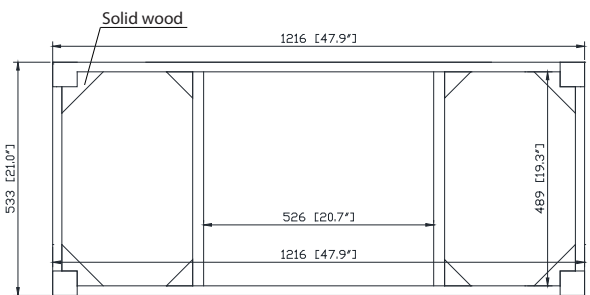

Avanity

MODERO-V48-CG
MODERO-V48-ES
MODERO-V48-WT

Features

- Solid poplar wood frame, Birch veneer plywood
- 4 soft-close doors
- 3 soft-close drawers
- 2 adjustable interior shelves
- Brushed nickel finished hardware
- Adjustable height levelers

Colors / Finishes

- Chilled Gray
- Espresso
- White

Nominal Dimension

- 48W x 21D x 34H inches

Components

Mirror	MODERO-CG	MODERO-ES	MODERO-WT
Vanity Top	SUT49BK	SUT49CW	SUT49GB
	SUT49BK-R	SUT49CW-R	SUT49GB-R
Sink	CUM18WT	CUM18LN	CUM20WT-R
Linen Tower	MODERO-LT24-CG	MODERO-LT24-ES	MODERO-LT24-WT

Product Diagrams

Side