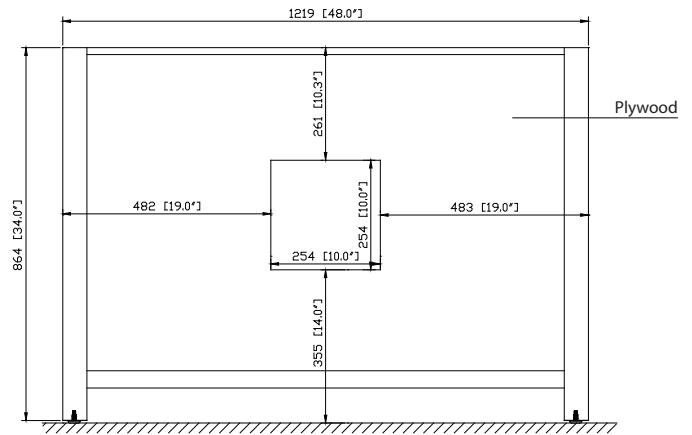

Avanity

MODERO-V48-CG
MODERO-V48-ES
MODERO-V48-WT

Features

- Solid poplar wood frame, Birch veneer plywood
- 4 soft-close doors
- 3 soft-close drawers
- 2 adjustable interior shelves
- Brushed nickel finished hardware
- Adjustable height levelers

Colors / Finishes

- Chilled Gray
- Espresso
- White

Nominal Dimension

- 48W x 21D x 34H inches

Components

Mirror	MODERO-CG	MODERO-ES	MODERO-WT
Vanity Top	SUT49BK	SUT49CW	SUT49GB
	SUT49BK-R	SUT49CW-R	SUT49GB-R
Sink	CUM18WT	CUM18LN	CUM20WT-R
Linen Tower	MODERO-LT24-CG	MODERO-LT24-ES	MODERO-LT24-WT

Product Diagrams

Back

Side