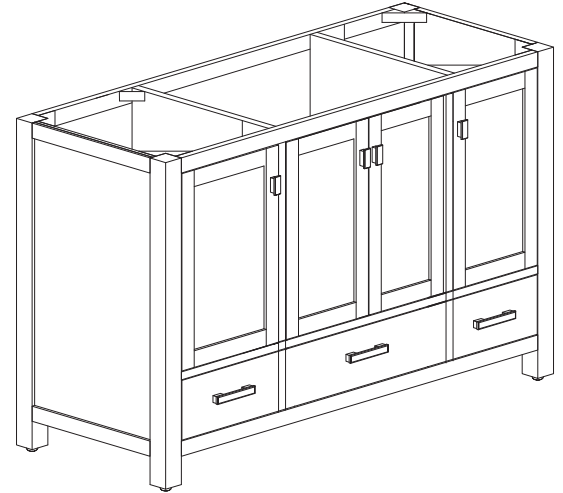

## Features

- Solid poplar wood frame, Birch veneer plywood
- 4 soft-close doors
- 3 soft-close drawers
- 2 adjustable interior shelves
- Brushed nickel finished hardware
- Adjustable height levelers

## Nominal Dimension

- 48W x 21D x 34H inches

### Nominal Dimension

- 49W x 22D x 1H inches
- 1244 x 560 x 25 mm

### Nominal Dimension

- 20W x 15D x 7.7H inches
- 510 x 381 x 196mm