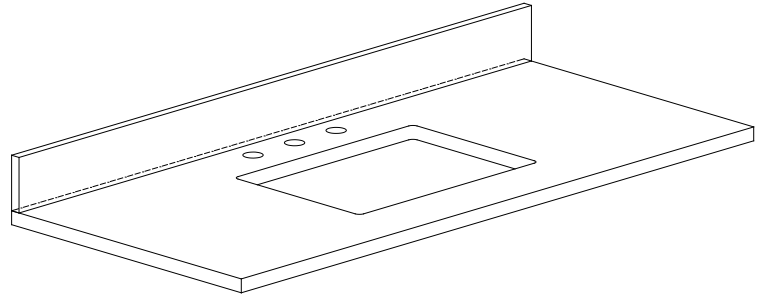

## Nominal Dimension

- 48W x 21D x 34H inches

### Features

- Top cutout for single undermount sink
- Top pre-drilled for 8" widespread faucet
- 4" backsplash included

### Nominal Dimension

- 49W x 22D x 1H inches
- 1244 x 560 x 25 mm