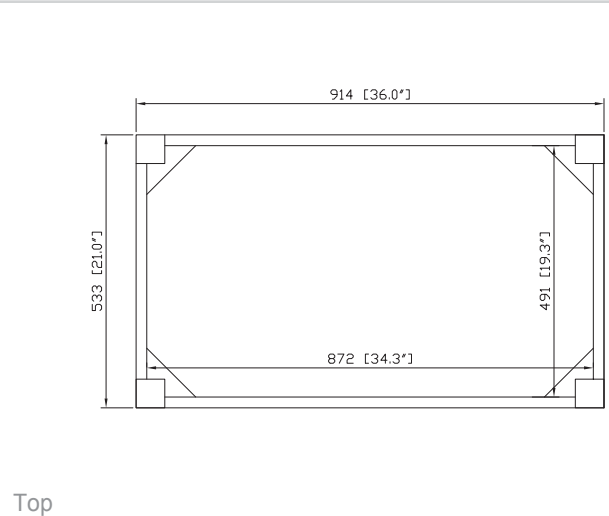

Product Diagrams

For customer support please call 866 522 5578 weekdays 9:00 to 6:00 PST