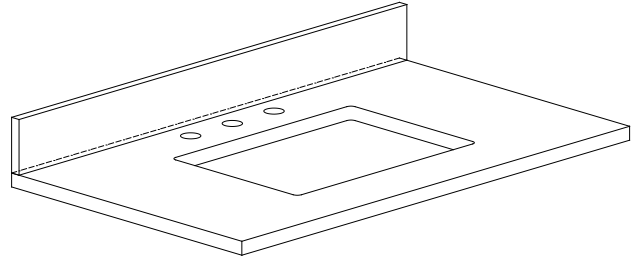

## Nominal Dimension

- 36W x 21D x 34H inches

### Features

- Top cutout for single undermount sink
- Top pre-drilled for 8" widespread faucet
- 4" backsplash included

### Nominal Dimension

- 37W x 22D x 1H inches
- 940 x 560 x 25 mm