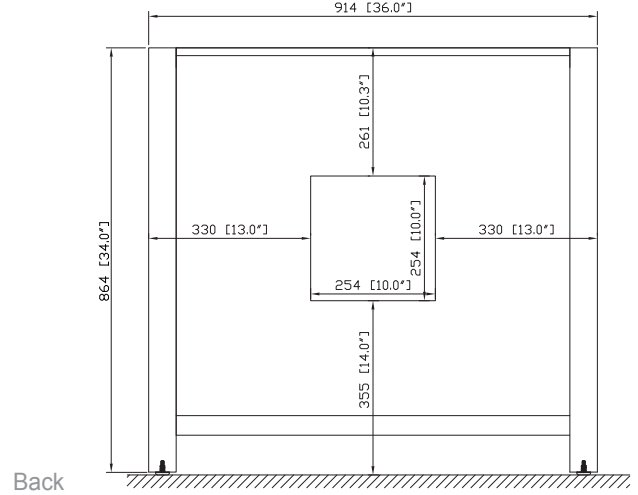

Product Diagrams

For customer support please call 866 522 5578 weekdays 9:00 to 6:00 PST