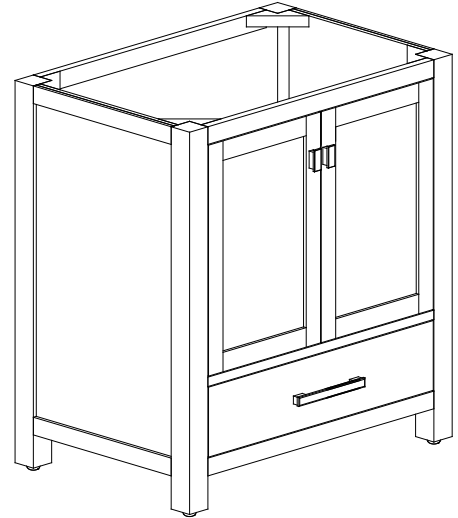

Avanity

MODERO-V30-CG
 MODERO-V30-ES
 MODERO-V30-WT

Features

- Solid poplar wood frame, Birch veneer plywood
- 2 soft-close doors
- 1 soft-close drawer
- Brushed nickel finished hardware
- Adjustable height levelers

Colors / Finishes

- Chilled Gray
- Espresso
- White

Nominal Dimension

- 30W x 21D x 34H inches

Components

Mirror	MODERO-CG	MODERO-ES	MODERO-WT
Vanity Top	SUT31BK	SUT31CW	SUT31GB
	SUT31BK-R	SUT31CW-R	SUT31GB-R
Sink	CUM18WT	CUM18LN	CUM20WT-R
Linen Tower	MODERO-LT24-CG	MODERO-LT24-ES	MODERO-LT24-WT

Product Diagrams

Front

Back

Side

Top

SUT31BK-R / SUT31CW -R / SUT31GB-R

Features

- Top cutout for single undermount sink
- Top pre-drilled for 8" widespread faucet
- 4" backsplash included

Nominal Dimension

- 31W x 22D x 1H inches
- 787 x 560 x 25 mm

Related Items

Sink	CUM20WT-R			
Vanity	BROOKS-V30	BRENTWOOD-V31	DELANO-V30	
	KELLY-V30	LOFT-V30	MODERO-V30	
	MILANO-V30	TROPICA-V30	THOMPSON-V30	WESTWOOD-V30