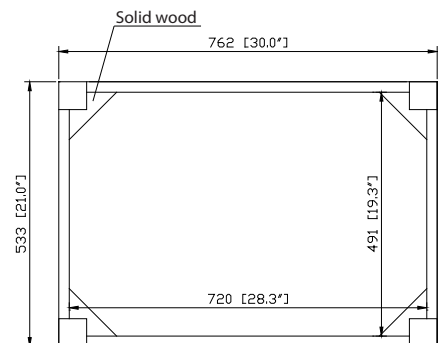

Colors / Finishes

- Chilled Gray
- Espresso
- White

Nominal Dimension

- 30W x 21D x 34H inches

Components

Mirror	MODERO-CG	MODERO-ES	MODERO-WT
Vanity Top	SUT31BK	SUT31CW	SUT31GB
	SUT31BK-R	SUT31CW-R	SUT31GB-R
Sink	CUM18WT	CUM18LN	CUM20WT-R
Linen Tower	MODERO-LT24-CG	MODERO-LT24-ES	MODERO-LT24-WT

Product Diagrams

Front

Back

Side

Top

SUT31BK-R / SUT31CW -R / SUT31GB-R

Features

- Top cutout for single undermount sink
- Top pre-drilled for 8" widespread faucet
- 4" backsplash included

Nominal Dimension

- 31W x 22D x 1H inches
- 787 x 560 x 25 mm

Related Items

Sink	CUM20WT-R			
Vanity	BROOKS-V30	BRENTWOOD-V31	DELANO-V30	
	KELLY-V30	LOFT-V30	MODERO-V30	
	MILANO-V30	TROPICA-V30	THOMPSON-V30	WESTWOOD-V30

- Vitreous China
- Undermount application

Components

Drain	VC-DRAIN-CP	VC-DRAIN-BN
-------	-------------	-------------

Colors / Finishes

- White

Nominal Dimension

- 20W x 15D x 7.7H inches
- 510 x 381 x 196mm