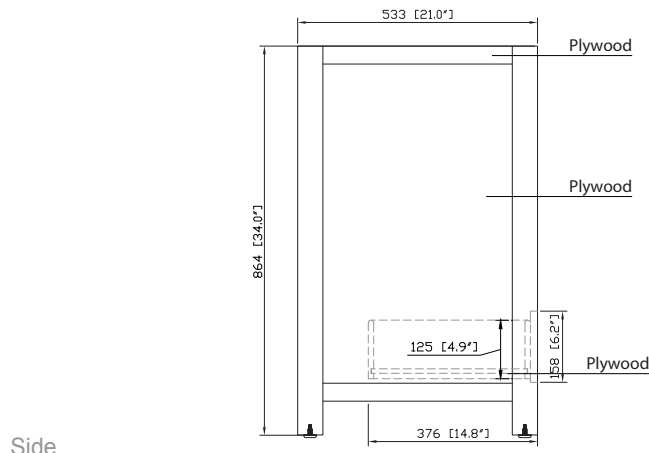

Colors / Finishes

- Chilled Gray
- Espresso
- White

Nominal Dimension

- 30W x 21D x 34H inches

Components

Mirror	MODERO-CG	MODERO-ES	MODERO-WT
Vanity Top	SUT31BK	SUT31CW	SUT31GB
	SUT31BK-R	SUT31CW-R	SUT31GB-R
Sink	CUM18WT	CUM18LN	CUM20WT-R
Linen Tower	MODERO-LT24-CG	MODERO-LT24-ES	MODERO-LT24-WT

Product Diagrams

Front

Back

Side

Top

SUT31BK-R / SUT31CW -R / SUT31GB-R

Features

- Top cutout for single undermount sink
- Top pre-drilled for 8" widespread faucet
- 4" backsplash included

Nominal Dimension

- 31W x 22D x 1H inches
- 787 x 560 x 25 mm

Related Items

Sink	CUM20WT-R			
Vanity	BROOKS-V30	BRENTWOOD-V31	DELANO-V30	
	KELLY-V30	LOFT-V30	MODERO-V30	
	MILANO-V30	TROPICA-V30	THOMPSON-V30	WESTWOOD-V30

- Vitreous China
- Undermount application

Components

Drain	VC-DRAIN-CP	VC-DRAIN-BN
-------	-------------	-------------

Colors / Finishes

- White

Nominal Dimension

- 20W x 15D x 7.7H inches
- 510 x 381 x 196mm