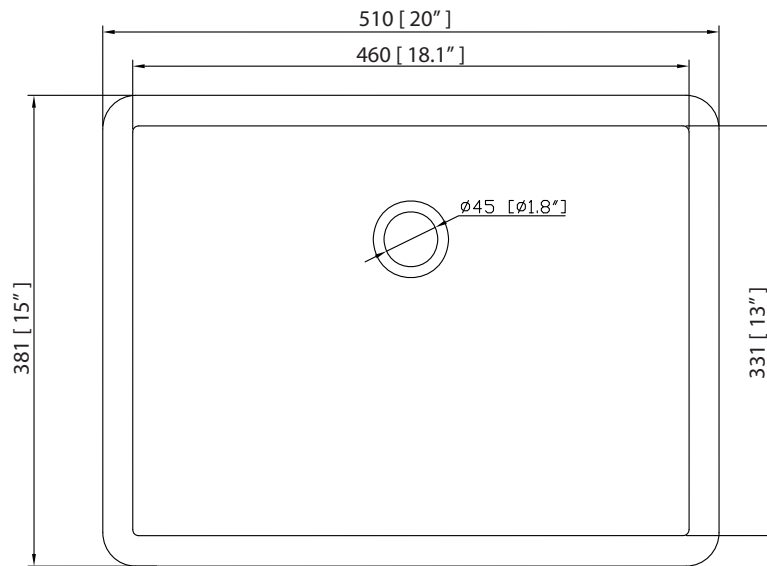

Colors / Finishes

- Chilled Gray
- Espresso
- White

Nominal Dimension

- 30W x 21D x 34H inches

Components

Mirror	MODERO-CG	MODERO-ES	MODERO-WT
Vanity Top	SUT31BK	SUT31CW	SUT31GB
	SUT31BK-R	SUT31CW-R	SUT31GB-R
Sink	CUM18WT	CUM18LN	CUM20WT-R
Linen Tower	MODERO-LT24-CG	MODERO-LT24-ES	MODERO-LT24-WT

Nominal Dimension

- 31W x 22D x 1H inches
- 787 x 560 x 25 mm

Related Items

Sink	CUM20WT-R			
Vanity	BROOKS-V30	BRENTWOOD-V31	DELANO-V30	
	KELLY-V30	LOFT-V30	MODERO-V30	
	MILANO-V30	TROPICA-V30	THOMPSON-V30	WESTWOOD-V30

- Vitreous China
- Undermount application

Components

Drain	VC-DRAIN-CP	VC-DRAIN-BN
-------	-------------	-------------

Colors / Finishes

- White

Nominal Dimension

- 20W x 15D x 7.7H inches
- 510 x 381 x 196mm

Product Diagrams

Top

Front

Side