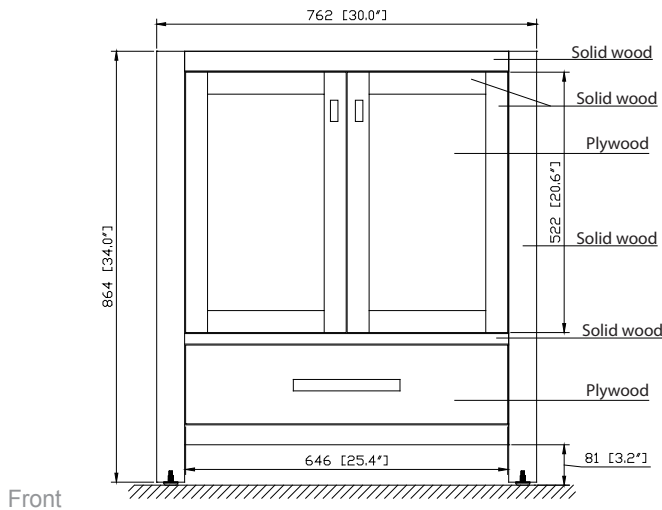

Colors / Finishes

- Chilled Gray
- Espresso
- White

Nominal Dimension

- 30W x 21D x 34H inches

Components

Mirror	MODERO-CG	MODERO-ES	MODERO-WT
Vanity Top	SUT31BK	SUT31CW	SUT31GB
	SUT31BK-R	SUT31CW-R	SUT31GB-R
Sink	CUM18WT	CUM18LN	CUM20WT-R
Linen Tower	MODERO-LT24-CG	MODERO-LT24-ES	MODERO-LT24-WT

Product Diagrams

Front

Back

Side

Top

SUT31BK-R / SUT31CW -R / SUT31GB-R

Features

- Top cutout for single undermount sink
- Top pre-drilled for 8" widespread faucet
- 4" backsplash included

Nominal Dimension

- 31W x 22D x 1H inches
- 787 x 560 x 25 mm

Related Items

Sink	CUM20WT-R			
Vanity	BROOKS-V30	BRENTWOOD-V31	DELANO-V30	
	KELLY-V30	LOFT-V30	MODERO-V30	
	MILANO-V30	TROPICA-V30	THOMPSON-V30	WESTWOOD-V30

- Vitreous China
- Undermount application

Components

Drain	VC-DRAIN-CP	VC-DRAIN-BN
-------	-------------	-------------

Colors / Finishes

- White

Nominal Dimension

- 20W x 15D x 7.7H inches
- 510 x 381 x 196mm