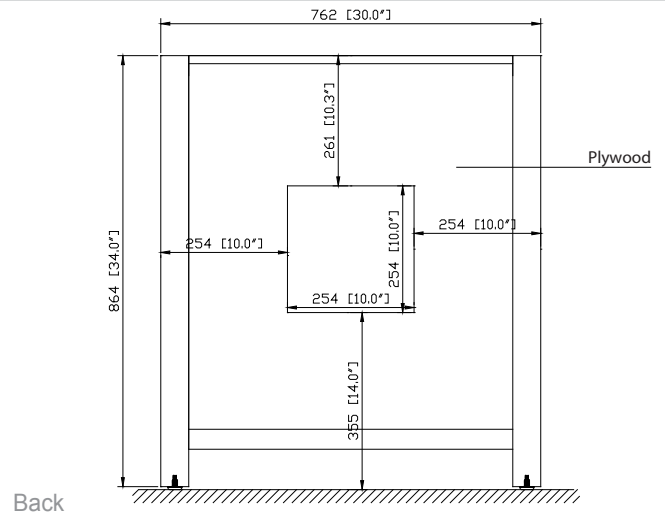

Colors / Finishes

- Chilled Gray
- Espresso
- White

Nominal Dimension

- 30W x 21D x 34H inches

Components

Mirror	MODERO-CG	MODERO-ES	MODERO-WT
Vanity Top	SUT31BK	SUT31CW	SUT31GB
	SUT31BK-R	SUT31CW-R	SUT31GB-R
Sink	CUM18WT	CUM18LN	CUM20WT-R
Linen Tower	MODERO-LT24-CG	MODERO-LT24-ES	MODERO-LT24-WT

Product Diagrams

Front

Back

Side

Top

SUT31BK-R / SUT31CW -R / SUT31GB-R

Features

- Top cutout for single undermount sink
- Top pre-drilled for 8" widespread faucet
- 4" backsplash included

Nominal Dimension

- 31W x 22D x 1H inches
- 787 x 560 x 25 mm

Related Items

Sink	CUM20WT-R			
Vanity	BROOKS-V30	BRENTWOOD-V31	DELANO-V30	
	KELLY-V30	LOFT-V30	MODERO-V30	
	MILANO-V30	TROPICA-V30	THOMPSON-V30	WESTWOOD-V30

- Vitreous China
- Undermount application

Components

Drain	VC-DRAIN-CP	VC-DRAIN-BN
-------	-------------	-------------

Colors / Finishes

- White

Nominal Dimension

- 20W x 15D x 7.7H inches
- 510 x 381 x 196mm