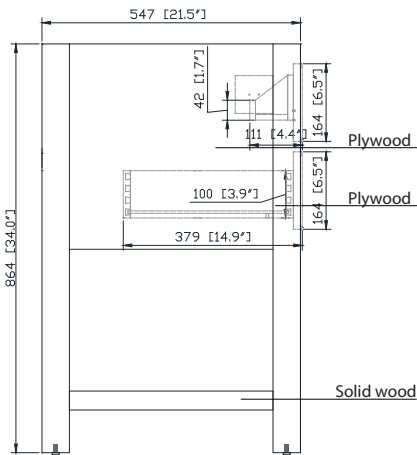

- Chilled Gray
- White

Nominal Dimension

- 42W x 21.5D x 34H inches

Components

| | | | |
|------------|--------------|---------------|-----------|
| Mirror | 14000-M28-CG | 14000-MC28-CG | |
| | 14000-M28-WT | 14000-MC28-WT | |
| Vanity Top | SUT43BK-R | SUT43GB-R | SUT43CW-R |
| | SUT43BK | SUT43GB | SUT43CW |
| Sink | CUM20WT-R | CUM18WT | CUM18LN |

Product Diagrams

Front

Back

Side

Top

SUT43BK / SUT43CW / SUT43GB

Features

- Single 18" oval undermount sink cutout
- 8" widespread faucet holes
- 4" backsplash included
- Sink clips included

Colors / Finishes

- BK - Natural Black Granite
- CW - Natural Carrera White marble
- GB - Natural Galala Beige marble

Nominal Dimension

- 43W x 22D x 1H inches
- 1092 x 560 x 25 mm

Components

| | | |
|--------|--------------|------------|
| Sink | CUM18WT | CUM18WT |
| Vanity | HAMILTON-V42 | BROOKS-V42 |

- LN - Linen
- WT - White

Nominal Dimension

- 18.1W x 15D x 7.9H inches
- 458 x 380 x 200 mm

Components

| Drain | VC-DRAIN-CP | VC-DRAIN-BN | | | | | |
|------------|-------------|-------------|---------|---------|---------|---------|---------|
| Vanity Top | SUT25BK | SUT25CW | SUT25GB | SUT31BK | SUT31CW | SUT31GB | SUT37BK |
| | SUT37GB | SUT37CW | SUT49CW | SUT49GB | SUT49BK | SUT61BK | SUT61CW |
| | SUT61GB | SUT73BK | SUT73CW | SUT73GB | | | |