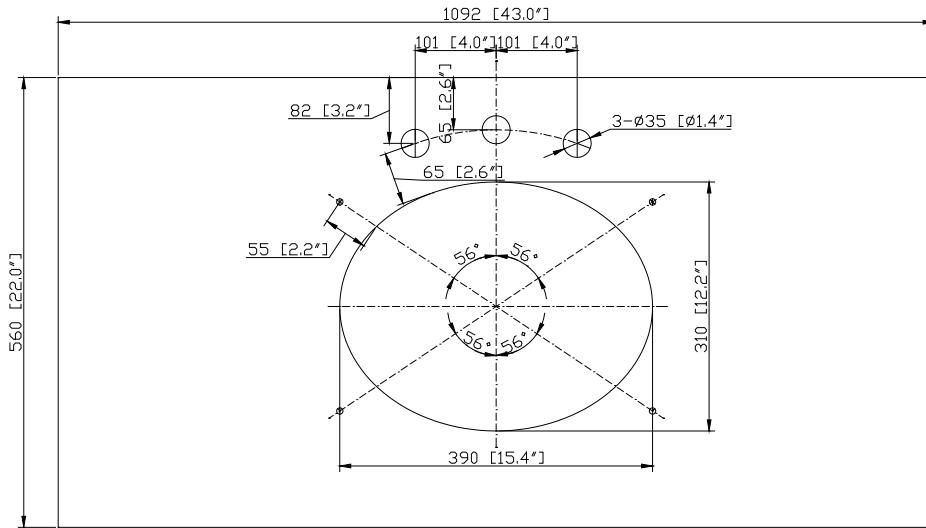

- Chilled Gray
- White

Nominal Dimension

- 42W x 21.5D x 34H inches

Components

| | | | |
|------------|--------------|---------------|-----------|
| Mirror | 14000-M28-CG | 14000-MC28-CG | |
| | 14000-M28-WT | 14000-MC28-WT | |
| Vanity Top | SUT43BK-R | SUT43GB-R | SUT43CW-R |
| | SUT43BK | SUT43GB | SUT43CW |
| Sink | CUM20WT-R | CUM18WT | CUM18LN |

Colors / Finishes

- BK - Natural Black Granite
- CW - Natural Carrera White marble
- GB - Natural Galala Beige marble

Nominal Dimension

- 43W x 22D x 1H inches
- 1092 x 560 x 25 mm

Components

| | | |
|--------|--------------|------------|
| Sink | CUM18WT | CUM18WT |
| Vanity | HAMILTON-V42 | BROOKS-V42 |

Product Diagrams

Top

Side

Avanity

CUM18LN / CUM18WT

Features

- Vitreous China
- Undermount application
- 1.8 in. drain opening
- Overflow outlet

Colors / Finishes

- LN - Linen
- WT - White

Nominal Dimension

- 18.1W x 15D x 7.9H inches
- 458 x 380 x 200 mm

Components

| Drain | VC-DRAIN-CP | VC-DRAIN-BN | | | | | |
|------------|-------------|-------------|---------|---------|---------|---------|---------|
| Vanity Top | SUT25BK | SUT25CW | SUT25GB | SUT31BK | SUT31CW | SUT31GB | SUT37BK |
| | SUT37GB | SUT37CW | SUT49CW | SUT49GB | SUT49BK | SUT61BK | SUT61CW |
| | SUT61GB | SUT73BK | SUT73CW | SUT73GB | | | |