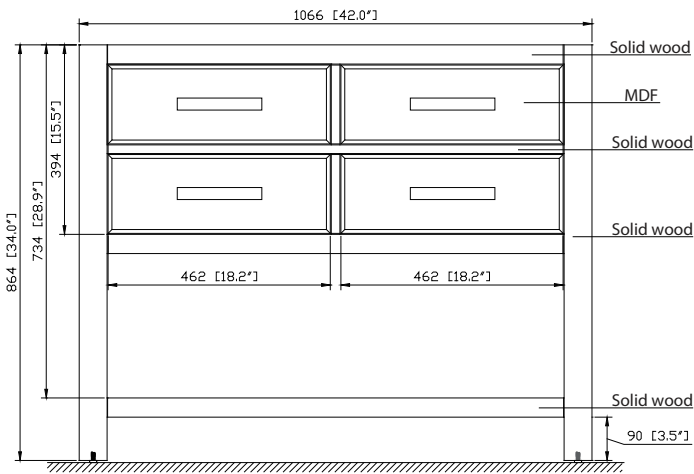

- Chilled Gray
- White

Nominal Dimension

- 42W x 21.5D x 34H inches

Components

| | | | |
|------------|--------------|---------------|-----------|
| Mirror | 14000-M28-CG | 14000-MC28-CG | |
| | 14000-M28-WT | 14000-MC28-WT | |
| Vanity Top | SUT43BK-R | SUT43GB-R | SUT43CW-R |
| | SUT43BK | SUT43GB | SUT43CW |
| Sink | CUM20WT-R | CUM18WT | CUM18LN |

Product Diagrams

Front

Back

Side

Top

SUT43BK / SUT43CW / SUT43GB

Features

- Single 18" oval undermount sink cutout
- 8" widespread faucet holes
- 4" backsplash included
- Sink clips included

Colors / Finishes

- BK - Natural Black Granite
- CW - Natural Carrera White marble
- GB - Natural Galala Beige marble

Nominal Dimension

- 43W x 22D x 1H inches
- 1092 x 560 x 25 mm

Components

| | | |
|--------|--------------|------------|
| Sink | CUM18WT | CUM18WT |
| Vanity | HAMILTON-V42 | BROOKS-V42 |

- LN - Linen
- WT - White

Nominal Dimension

- 18.1W x 15D x 7.9H inches
- 458 x 380 x 200 mm

Components

| Drain | VC-DRAIN-CP | VC-DRAIN-BN | | | | | |
|------------|-------------|-------------|---------|---------|---------|---------|---------|
| Vanity Top | SUT25BK | SUT25CW | SUT25GB | SUT31BK | SUT31CW | SUT31GB | SUT37BK |
| | SUT37GB | SUT37CW | SUT49CW | SUT49GB | SUT49BK | SUT61BK | SUT61CW |
| | SUT61GB | SUT73BK | SUT73CW | SUT73GB | | | |