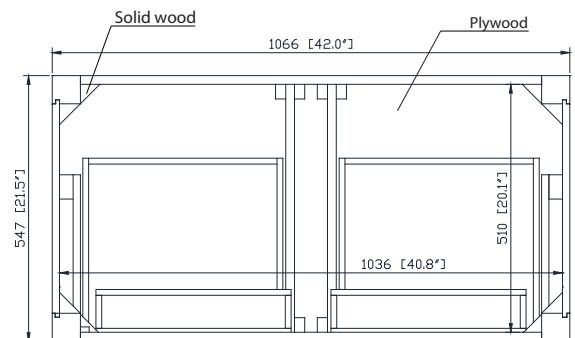

- Chilled Gray
- White

Nominal Dimension

- 42W x 21.5D x 34H inches

Components

| | | | |
|------------|--------------|---------------|-----------|
| Mirror | 14000-M28-CG | 14000-MC28-CG | |
| | 14000-M28-WT | 14000-MC28-WT | |
| Vanity Top | SUT43BK-R | SUT43GB-R | SUT43CW-R |
| | SUT43BK | SUT43GB | SUT43CW |
| Sink | CUM20WT-R | CUM18WT | CUM18LN |

Product Diagrams

Front

Back

Side

Top

SUT43BK / SUT43CW / SUT43GB

Features

- Single 18" oval undermount sink cutout
- 8" widespread faucet holes
- 4" backsplash included
- Sink clips included

Colors / Finishes

- BK - Natural Black Granite
- CW - Natural Carrera White marble
- GB - Natural Galala Beige marble

Nominal Dimension

- 43W x 22D x 1H inches
- 1092 x 560 x 25 mm

Components

| | | |
|--------|--------------|------------|
| Sink | CUM18WT | CUM18WT |
| Vanity | HAMILTON-V42 | BROOKS-V42 |

- LN - Linen
- WT - White

Nominal Dimension

- 18.1W x 15D x 7.9H inches
- 458 x 380 x 200 mm

Components

| Drain | VC-DRAIN-CP | VC-DRAIN-BN | | | | | |
|------------|-------------|-------------|---------|---------|---------|---------|---------|
| Vanity Top | SUT25BK | SUT25CW | SUT25GB | SUT31BK | SUT31CW | SUT31GB | SUT37BK |
| | SUT37GB | SUT37CW | SUT49CW | SUT49GB | SUT49BK | SUT61BK | SUT61CW |
| | SUT61GB | SUT73BK | SUT73CW | SUT73GB | | | |