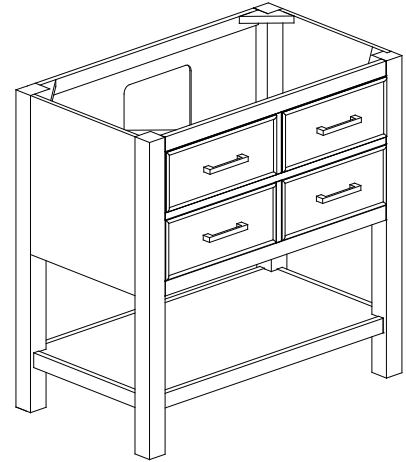

Avanity

BROOKS-V42-CG/BROOKS-V42-WT

Features

- Solid poplar wood frame, Birch veneer plywood
- 2 soft-close drawer, 1 open shelf
- Brushed nickel finished hardware
- Adjustable height levelers

Colors / Finishes

- Chilled Gray
- White

Nominal Dimension

- 42W x 21.5D x 34H inches

Components

| | | | |
|------------|--------------|---------------|-----------|
| Mirror | 14000-M28-CG | 14000-MC28-CG | |
| | 14000-M28-WT | 14000-MC28-WT | |
| Vanity Top | SUT43BK-R | SUT43GB-R | SUT43CW-R |
| | SUT43BK | SUT43GB | SUT43CW |
| Sink | CUM20WT-R | CUM18WT | CUM18LN |

Product Diagrams

Front

Back

Side

Top

SUT43BK / SUT43CW / SUT43GB

Features

- Single 18" oval undermount sink cutout
- 8" widespread faucet holes
- 4" backsplash included
- Sink clips included

- LN - Linen
- WT - White

Nominal Dimension

- 18.1W x 15D x 7.9H inches
- 458 x 380 x 200 mm

Components

| Drain | VC-DRAIN-CP | VC-DRAIN-BN | | | | | |
|------------|-------------|-------------|---------|---------|---------|---------|---------|
| Vanity Top | SUT25BK | SUT25CW | SUT25GB | SUT31BK | SUT31CW | SUT31GB | SUT37BK |
| | SUT37GB | SUT37CW | SUT49CW | SUT49GB | SUT49BK | SUT61BK | SUT61CW |
| | SUT61GB | SUT73BK | SUT73CW | SUT73GB | | | |