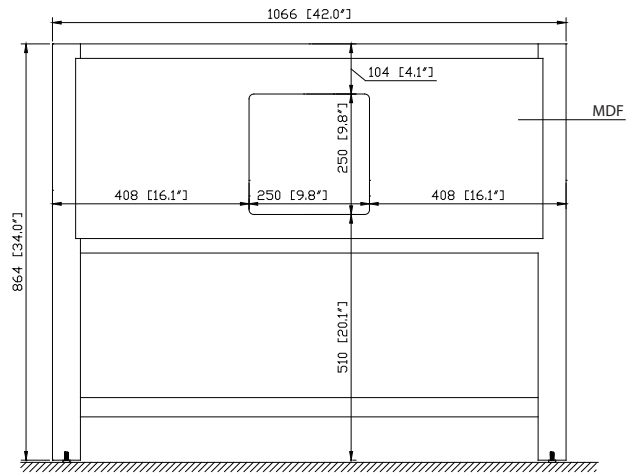

- Chilled Gray
- White

Nominal Dimension

- 42W x 21.5D x 34H inches

Components

| | | | |
|------------|--------------|---------------|-----------|
| Mirror | 14000-M28-CG | 14000-MC28-CG | |
| | 14000-M28-WT | 14000-MC28-WT | |
| Vanity Top | SUT43BK-R | SUT43GB-R | SUT43CW-R |
| | SUT43BK | SUT43GB | SUT43CW |
| Sink | CUM20WT-R | CUM18WT | CUM18LN |

Product Diagrams

Front

Back

Side

Top

SUT43BK / SUT43CW / SUT43GB

Features

- Single 18" oval undermount sink cutout
- 8" widespread faucet holes
- 4" backsplash included
- Sink clips included

Colors / Finishes

- BK - Natural Black Granite
- CW - Natural Carrera White marble
- GB - Natural Galala Beige marble

Nominal Dimension

- 43W x 22D x 1H inches
- 1092 x 560 x 25 mm

Components

| | | |
|--------|--------------|------------|
| Sink | CUM18WT | CUM18WT |
| Vanity | HAMILTON-V42 | BROOKS-V42 |

- LN - Linen
- WT - White

Nominal Dimension

- 18.1W x 15D x 7.9H inches
- 458 x 380 x 200 mm

Components

| Drain | VC-DRAIN-CP | VC-DRAIN-BN | | | | | |
|------------|-------------|-------------|---------|---------|---------|---------|---------|
| Vanity Top | SUT25BK | SUT25CW | SUT25GB | SUT31BK | SUT31CW | SUT31GB | SUT37BK |
| | SUT37GB | SUT37CW | SUT49CW | SUT49GB | SUT49BK | SUT61BK | SUT61CW |
| | SUT61GB | SUT73BK | SUT73CW | SUT73GB | | | |