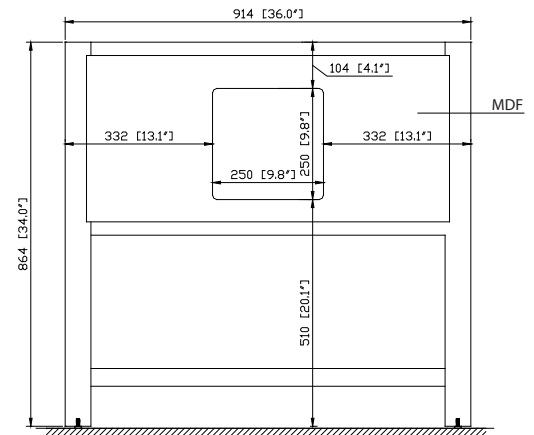

- Chilled Gray
- White

Nominal Dimension

- 36W x 21.5D x 34H (inches)

Related Items

Mirror	14000-M24-CG	14000-MC24-CG	14000-M28-CG
	14000-M24-WT	14000-MC24-WT	14000-M28-WT
Vanity Top	SUT37BK-R	SUT37GB-R	SUT37CW-R
	SUT37BK	SUT37GB	SUT37CW
Sink	CUM20WT-R	CUM18WT	CUM18LN

Product Diagrams

Front

Back

Side

Top

For customer support please call 866 522 5578 weekdays 9:00 to 6:00 PST

SUT37BK / SUT37CW / SUT37GB

Features

Nominal Dimension

- 37W x 22D x 1H inches
- 940 x 560 x 25 mm

Related Items

Sink	CUM18WT	CUM18LN		
Vanity	DELANO-V36	KELLY-V36	LEXINGTON-V36	LOFT-V36
	MADISON-V36	MODERO-V36	TRIBECA-V36	THOMPSON-V36

Product Diagrams

CUM18LN / CUM18WT

Features

- Vitreous China
- Undermount application
- 1.8 in. drain opening
- Overflow outlet

Colors / Finishes

- LN - Linen
- WT - White

Nominal Dimension

- 18.1W x 15D x 7.9H inches
- 458 x 380 x 200 mm