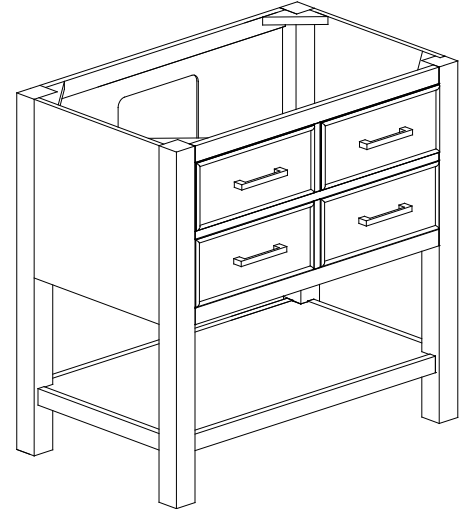

BROOKS-V36-CG
BROOKS-V36-WT

Features

- Solid poplar frame and birch veneer plywood
- 2 soft-close drawer
- Brushed nickel finished hardware
- Adjustable height levelers
- Under counter application

Colors / Finishes

- Chilled Gray
- White

Nominal Dimension

- 36W x 21.5D x 34H (inches)

Related Items

Mirror	14000-M24-CG	14000-MC24-CG	14000-M28-CG
	14000-M24-WT	14000-MC24-WT	14000-M28-WT
Vanity Top	SUT37BK-R	SUT37GB-R	SUT37CW-R
	SUT37BK	SUT37GB	SUT37CW
Sink	CUM20WT-R	CUM18WT	CUM18LN

Nominal Dimension

- 37W x 22D x 1H inches
- 940 x 560 x 25 mm

Related Items

Sink	CUM18WT	CUM18LN		
Vanity	DELANO-V36	KELLY-V36	LEXINGTON-V36	LOFT-V36
	MADISON-V36	MODERO-V36	TRIBECA-V36	THOMPSON-V36

Product Diagrams

CUM18LN / CUM18WT

Features

- Vitreous China
- Undermount application
- 1.8 in. drain opening
- Overflow outlet

Colors / Finishes

- LN - Linen
- WT - White

Nominal Dimension

- 18.1W x 15D x 7.9H inches
- 458 x 380 x 200 mm