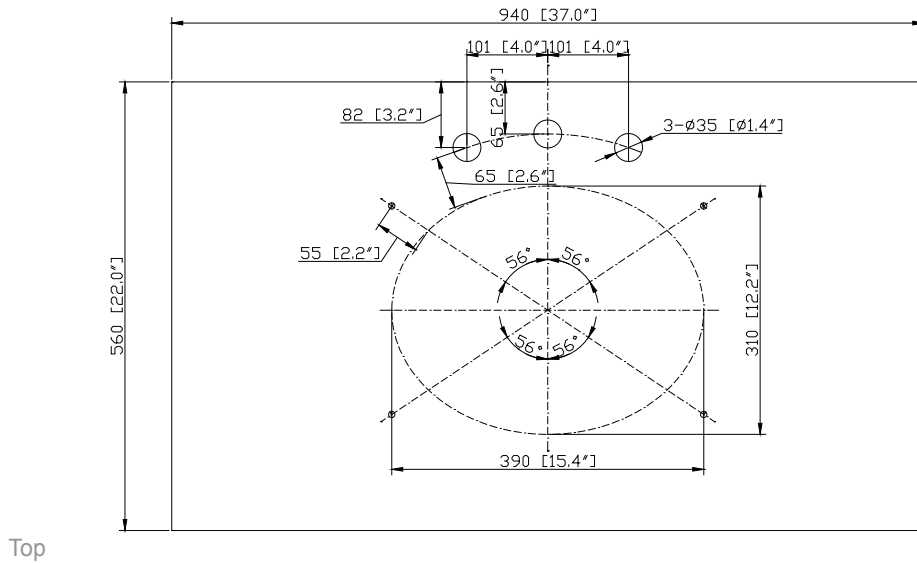

- Chilled Gray
- White

Nominal Dimension

- 36W x 21.5D x 34H (inches)

Related Items

Mirror	14000-M24-CG	14000-MC24-CG	14000-M28-CG
	14000-M24-WT	14000-MC24-WT	14000-M28-WT
Vanity Top	SUT37BK-R	SUT37GB-R	SUT37CW-R
	SUT37BK	SUT37GB	SUT37CW
Sink	CUM20WT-R	CUM18WT	CUM18LN

Nominal Dimension

- 37W x 22D x 1H inches
- 940 x 560 x 25 mm

Related Items

Sink	CUM18WT	CUM18LN		
Vanity	DELANO-V36	KELLY-V36	LEXINGTON-V36	LOFT-V36
	MADISON-V36	MODERO-V36	TRIBECA-V36	THOMPSON-V36

Product Diagrams

CUM18LN / CUM18WT

Features

- Vitreous China
- Undermount application
- 1.8 in. drain opening
- Overflow outlet

Colors / Finishes

- LN - Linen
- WT - White

Nominal Dimension

- 18.1W x 15D x 7.9H inches
- 458 x 380 x 200 mm