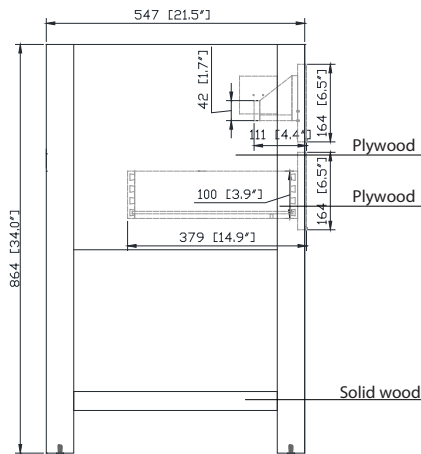

- Chilled Gray
- White

Nominal Dimension

- 36W x 21.5D x 34H (inches)

Related Items

Mirror	14000-M24-CG	14000-MC24-CG	14000-M28-CG
	14000-M24-WT	14000-MC24-WT	14000-M28-WT
Vanity Top	SUT37BK-R	SUT37GB-R	SUT37CW-R
	SUT37BK	SUT37GB	SUT37CW
Sink	CUM20WT-R	CUM18WT	CUM18LN

Product Diagrams

Front

Back

Side

Top

For customer support please call 866 522 5578 weekdays 9:00 to 6:00 PST

SUT37BK / SUT37CW / SUT37GB

Features

Nominal Dimension

- 37W x 22D x 1H inches
- 940 x 560 x 25 mm

Related Items

Sink	CUM18WT	CUM18LN		
Vanity	DELANO-V36	KELLY-V36	LEXINGTON-V36	LOFT-V36
	MADISON-V36	MODERO-V36	TRIBECA-V36	THOMPSON-V36

Product Diagrams

CUM18LN / CUM18WT

Features

- Vitreous China
- Undermount application
- 1.8 in. drain opening
- Overflow outlet

Colors / Finishes

- LN - Linen
- WT - White

Nominal Dimension

- 18.1W x 15D x 7.9H inches
- 458 x 380 x 200 mm