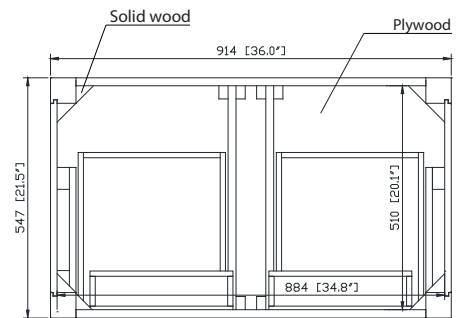

- Chilled Gray
- White

Nominal Dimension

- 36W x 21.5D x 34H (inches)

Related Items

Mirror	14000-M24-CG	14000-MC24-CG	14000-M28-CG
	14000-M24-WT	14000-MC24-WT	14000-M28-WT
Vanity Top	SUT37BK-R	SUT37GB-R	SUT37CW-R
	SUT37BK	SUT37GB	SUT37CW
Sink	CUM20WT-R	CUM18WT	CUM18LN

Product Diagrams

Front

Back

Side

Top

For customer support please call 866 522 5578 weekdays 9:00 to 6:00 PST

SUT37BK / SUT37CW / SUT37GB

Features

Nominal Dimension

- 37W x 22D x 1H inches
- 940 x 560 x 25 mm

Related Items

Sink	CUM18WT	CUM18LN		
Vanity	DELANO-V36	KELLY-V36	LEXINGTON-V36	LOFT-V36
	MADISON-V36	MODERO-V36	TRIBECA-V36	THOMPSON-V36

Product Diagrams

CUM18LN / CUM18WT

Features

- Vitreous China
- Undermount application
- 1.8 in. drain opening
- Overflow outlet

Colors / Finishes

- LN - Linen
- WT - White

Nominal Dimension

- 18.1W x 15D x 7.9H inches
- 458 x 380 x 200 mm