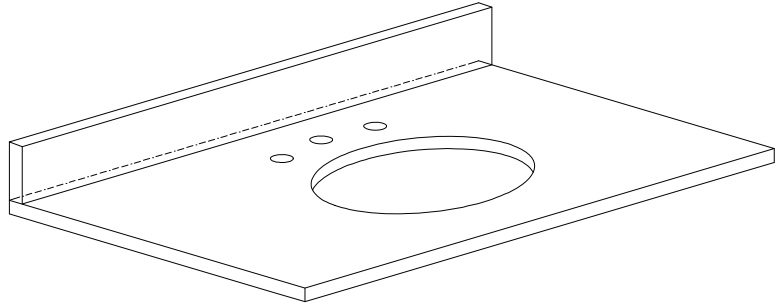

- Chilled Gray
- White

Nominal Dimension

- 36W x 21.5D x 34H (inches)

Related Items

Mirror	14000-M24-CG	14000-MC24-CG	14000-M28-CG
	14000-M24-WT	14000-MC24-WT	14000-M28-WT
Vanity Top	SUT37BK-R	SUT37GB-R	SUT37CW-R
	SUT37BK	SUT37GB	SUT37CW
Sink	CUM20WT-R	CUM18WT	CUM18LN

Product Diagrams

Front

Back

Side

Top

For customer support please call 866 522 5578 weekdays 9:00 to 6:00 PST

SUT37BK / SUT37CW / SUT37GB

Features

Nominal Dimension

- 37W x 22D x 1H inches
- 940 x 560 x 25 mm

Related Items

Sink	CUM18WT	CUM18LN		
Vanity	DELANO-V36	KELLY-V36	LEXINGTON-V36	LOFT-V36
	MADISON-V36	MODERO-V36	TRIBECA-V36	THOMPSON-V36

Product Diagrams

CUM18LN / CUM18WT

Features

- Vitreous China
- Undermount application
- 1.8 in. drain opening
- Overflow outlet

Colors / Finishes

- LN - Linen
- WT - White

Nominal Dimension

- 18.1W x 15D x 7.9H inches
- 458 x 380 x 200 mm