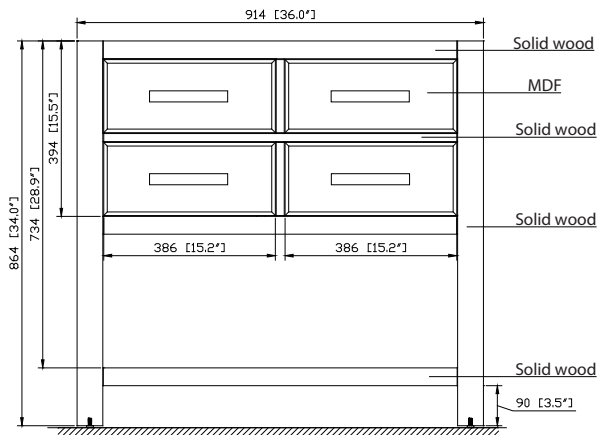

- Chilled Gray
- White

Nominal Dimension

- 36W x 21.5D x 34H (inches)

Related Items

Mirror	14000-M24-CG	14000-MC24-CG	14000-M28-CG
	14000-M24-WT	14000-MC24-WT	14000-M28-WT
Vanity Top	SUT37BK-R	SUT37GB-R	SUT37CW-R
	SUT37BK	SUT37GB	SUT37CW
Sink	CUM20WT-R	CUM18WT	CUM18LN

Product Diagrams

Front

Back

Side

Top

For customer support please call 866 522 5578 weekdays 9:00 to 6:00 PST

SUT37BK / SUT37CW / SUT37GB

Features

Nominal Dimension

- 37W x 22D x 1H inches
- 940 x 560 x 25 mm

Related Items

Sink	CUM18WT	CUM18LN		
Vanity	DELANO-V36	KELLY-V36	LEXINGTON-V36	LOFT-V36
	MADISON-V36	MODERO-V36	TRIBECA-V36	THOMPSON-V36

Product Diagrams

CUM18LN / CUM18WT

Features

- Vitreous China
- Undermount application
- 1.8 in. drain opening
- Overflow outlet

Colors / Finishes

- LN - Linen
- WT - White

Nominal Dimension

- 18.1W x 15D x 7.9H inches
- 458 x 380 x 200 mm