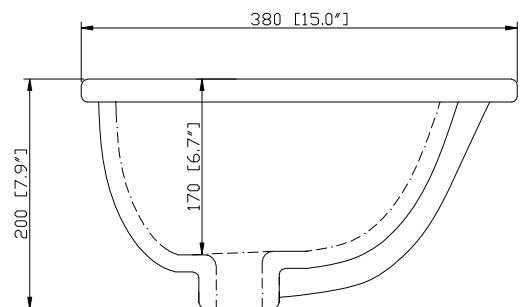

- Chilled Gray
- White

Nominal Dimension

- 24W x 21.5D x 34H inches

Components

Mirror	14000-M24-CG	14000-MC24-CG	
	14000-M24-WT	14000-MC24-WT	
Vanity Top	SUT25BK-R	SUT25GB-R	SUT25CW-R
	SUT25BK	SUT25GB	SUT25CW
Sink	CUM20WT-R	CUM18WT	CUM18LN

Colors / Finishes

- LN - Linen
- WT - White

Nominal Dimension

- 18.1W x 15D x 7.9H inches
- 458 x 380 x 200 mm

Components

Drain	VC-DRAIN-CP	VC-DRAIN-BN					
Vanity Top	SUT25BK	SUT25CW	SUT25GB	SUT31BK	SUT31CW	SUT31GB	SUT37BK
	SUT37GB	SUT37CW	SUT49CW	SUT49GB	SUT49BK	SUT61BK	SUT61CW
	SUT61GB	SUT73BK	SUT73CW	SUT73GB			

Product Diagrams

Front

Side