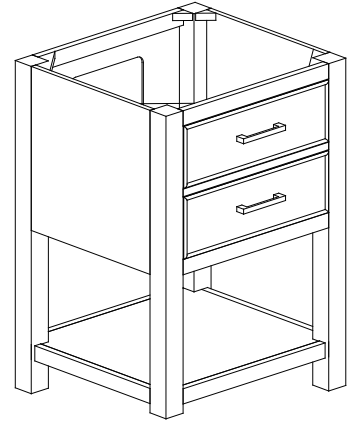

Avanity

BROOKS-V24-CG/BROOKS-V24-WT

Features

- Solid poplar wood frame, Birch veneer plywood
- 1 soft-close drawer, 1 open shelf
- Brushed nickel finished hardware
- Adjustable height levelers

Colors / Finishes

- Chilled Gray
- White

Nominal Dimension

- 24W x 21.5D x 34H inches

Components

Mirror	14000-M24-CG	14000-MC24-CG	
	14000-M24-WT	14000-MC24-WT	
Vanity Top	SUT25BK-R	SUT25GB-R	SUT25CW-R
	SUT25BK	SUT25GB	SUT25CW
Sink	CUM20WT-R	CUM18WT	CUM18LN

Colors / Finishes

- LN - Linen
- WT - White

Nominal Dimension

- 18.1W x 15D x 7.9H inches
- 458 x 380 x 200 mm

Components

Drain	VC-DRAIN-CP	VC-DRAIN-BN					
Vanity Top	SUT25BK	SUT25CW	SUT25GB	SUT31BK	SUT31CW	SUT31GB	SUT37BK
	SUT37GB	SUT37CW	SUT49CW	SUT49GB	SUT49BK	SUT61BK	SUT61CW
	SUT61GB	SUT73BK	SUT73CW	SUT73GB			