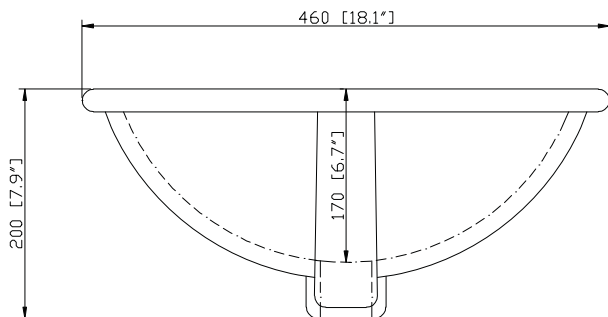

- Chilled Gray
- White

Nominal Dimension

- 24W x 21.5D x 34H inches

Components

Mirror	14000-M24-CG	14000-MC24-CG	
	14000-M24-WT	14000-MC24-WT	
Vanity Top	SUT25BK-R	SUT25GB-R	SUT25CW-R
	SUT25BK	SUT25GB	SUT25CW
Sink	CUM20WT-R	CUM18WT	CUM18LN

Colors / Finishes

- LN - Linen
- WT - White

Nominal Dimension

- 18.1W x 15D x 7.9H inches
- 458 x 380 x 200 mm

Components

Drain	VC-DRAIN-CP	VC-DRAIN-BN					
Vanity Top	SUT25BK	SUT25CW	SUT25GB	SUT31BK	SUT31CW	SUT31GB	SUT37BK
	SUT37GB	SUT37CW	SUT49CW	SUT49GB	SUT49BK	SUT61BK	SUT61CW
	SUT61GB	SUT73BK	SUT73CW	SUT73GB			

Product Diagrams

Front

Side