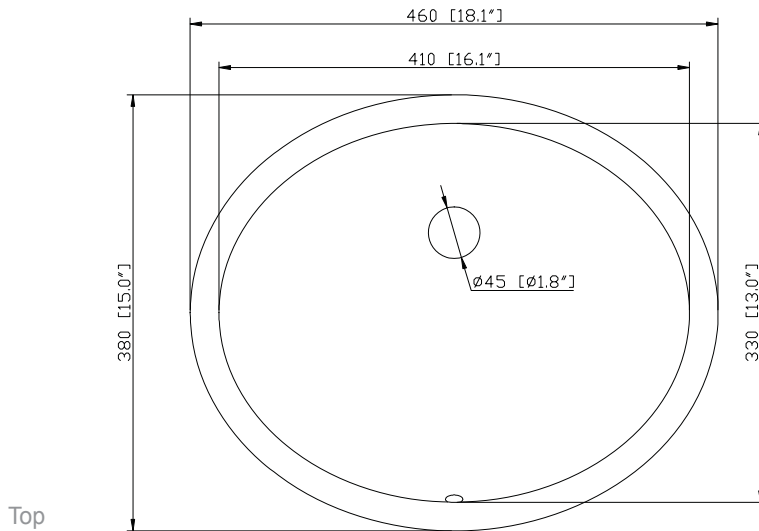

- Chilled Gray
- White

Nominal Dimension

- 24W x 21.5D x 34H inches

Components

Mirror	14000-M24-CG	14000-MC24-CG	
	14000-M24-WT	14000-MC24-WT	
Vanity Top	SUT25BK-R	SUT25GB-R	SUT25CW-R
	SUT25BK	SUT25GB	SUT25CW
Sink	CUM20WT-R	CUM18WT	CUM18LN

Colors / Finishes

- LN - Linen
- WT - White

Nominal Dimension

- 18.1W x 15D x 7.9H inches
- 458 x 380 x 200 mm

Components

Drain	VC-DRAIN-CP	VC-DRAIN-BN					
Vanity Top	SUT25BK	SUT25CW	SUT25GB	SUT31BK	SUT31CW	SUT31GB	SUT37BK
	SUT37GB	SUT37CW	SUT49CW	SUT49GB	SUT49BK	SUT61BK	SUT61CW
	SUT61GB	SUT73BK	SUT73CW	SUT73GB			

Product Diagrams

Front

Side