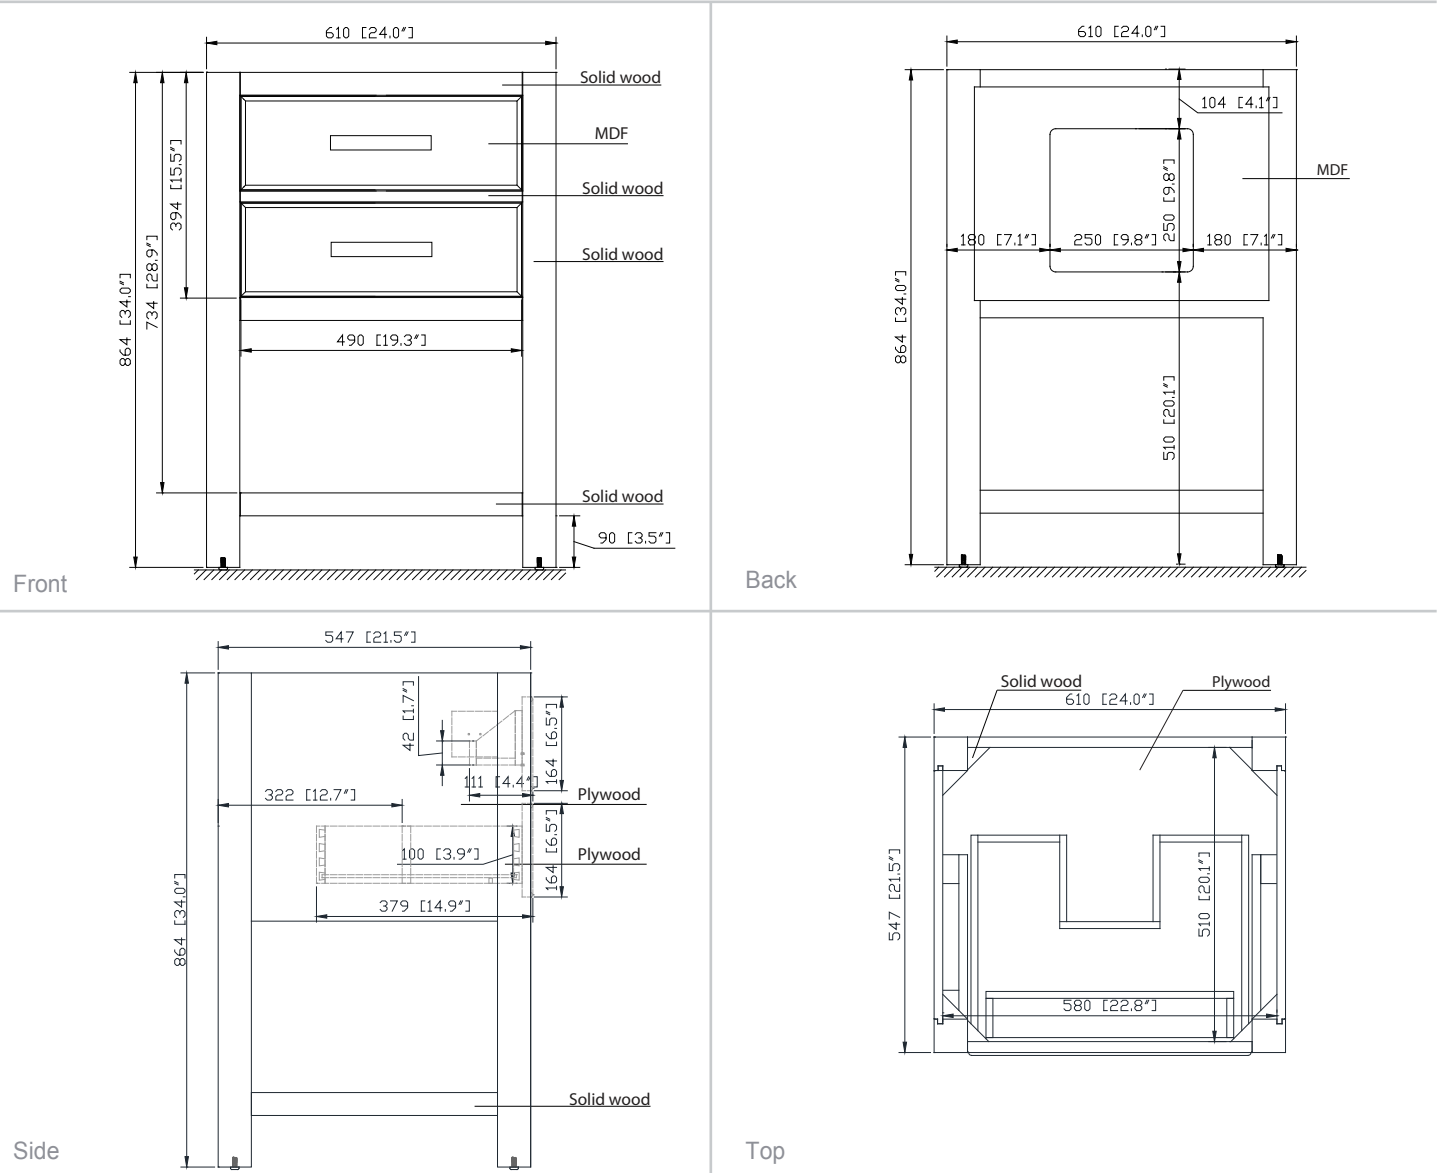

Avanity

BROOKS-V24-CG/BROOKS-V24-WT

Features

- Solid poplar wood frame, Birch veneer plywood
- 1 soft-close drawer, 1 open shelf
- Brushed nickel finished hardware
- Adjustable height levelers

Colors / Finishes

- Chilled Gray
- White

Nominal Dimension

- 24W x 21.5D x 34H inches

Components

Mirror	14000-M24-CG	14000-MC24-CG	
	14000-M24-WT	14000-MC24-WT	
Vanity Top	SUT25BK-R	SUT25GB-R	SUT25CW-R
	SUT25BK	SUT25GB	SUT25CW
Sink	CUM20WT-R	CUM18WT	CUM18LN

Product Diagrams

For customer support please call 866 522 5578 weekdays 9:00 to 6:00 PST

Avanity

CUM18LN / CUM18WT

Features

- Vitreous China
- Undermount application
- 1.8 in. drain opening
- Overflow outlet

Colors / Finishes

- LN - Linen
- WT - White

Nominal Dimension

- 18.1W x 15D x 7.9H inches
- 458 x 380 x 200 mm

Components

Drain	VC-DRAIN-CP	VC-DRAIN-BN					
Vanity Top	SUT25BK	SUT25CW	SUT25GB	SUT31BK	SUT31CW	SUT31GB	SUT37BK
	SUT37GB	SUT37CW	SUT49CW	SUT49GB	SUT49BK	SUT61BK	SUT61CW
	SUT61GB	SUT73BK	SUT73CW	SUT73GB			