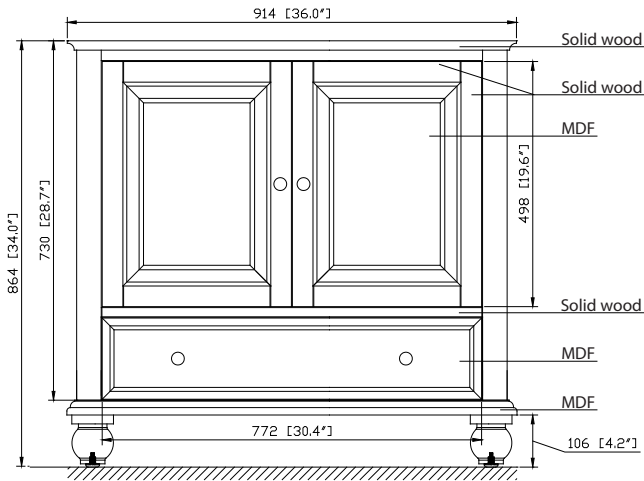

Product Diagrams

Front