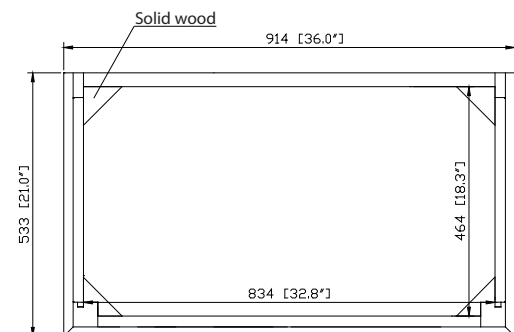

- Charcoal Glaze
- French White

Nominal Dimension

- 36W x 21D x 34H (inches)

Related Items

Mirror	THOMPSON-M24-CL	THOMPSON-M24-FW	
	THOMPSON-M28-CL	THOMPSON-M28-FW	
Vanity Top	SUT37BK	SUT37GB	SUT37CW
	SUT37BK-R	SUT37GB-R	SUT37CW-R
Sink	CUM18WT	CUM18LN	CUM20WT-R
Linen Tower	THOMPSON-LT24-CL	THOMPSON-LT24-FW	

Product Diagrams

Front

Back

Side

Top

For customer support please call 866 522 5578 weekdays 9:00 to 6:00 PST

SUT37BK / SUT37CW / SUT37GB

Features

Nominal Dimension

- 37W x 22D x 1H inches
- 940 x 560 x 25 mm

Related Items

Sink	CUM18WT	CUM18LN		
Vanity	DELANO-V36	KELLY-V36	LEXINGTON-V36	LOFT-V36
	MADISON-V36	MODERO-V36	TRIBECA-V36	THOMPSON-V36

Product Diagrams

Avanity

CUM18LN / CUM18WT

Features

- Vitreous China
- Undermount application
- 1.8 in. drain opening
- Overflow outlet

Colors / Finishes

- LN - Linen
- WT - White

Nominal Dimension

- 18.1W x 15D x 7.9H inches
- 458 x 380 x 200 mm