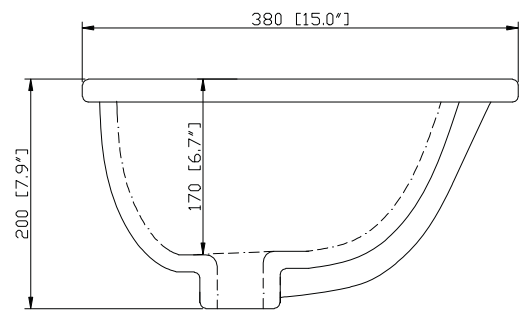

Nominal Dimension

- 37W x 22D x 1H inches
- 940 x 560 x 25 mm

Related Items

Sink	CUM18WT	CUM18LN		
Vanity	DELANO-V36	KELLY-V36	LEXINGTON-V36	LOFT-V36
	MADISON-V36	MODERO-V36	TRIBECA-V36	THOMPSON-V36

Product Diagrams

Avanity

CUM18LN / CUM18WT

Features

- Vitreous China
- Undermount application
- 1.8 in. drain opening
- Overflow outlet

Colors / Finishes

- LN - Linen
- WT - White

Nominal Dimension

- 18.1W x 15D x 7.9H inches
- 458 x 380 x 200 mm

Components

Drain	VC-DRAIN-CP	VC-DRAIN-BN					
Vanity Top	SUT25BK	SUT25CW	SUT25GB	SUT31BK	SUT31CW	SUT31GB	SUT37BK
	SUT37GB	SUT37CW	SUT49CW	SUT49GB	SUT49BK	SUT61BK	SUT61CW
	SUT61GB	SUT73BK	SUT73CW	SUT73GB			

Product Diagrams

Top

Front

Side