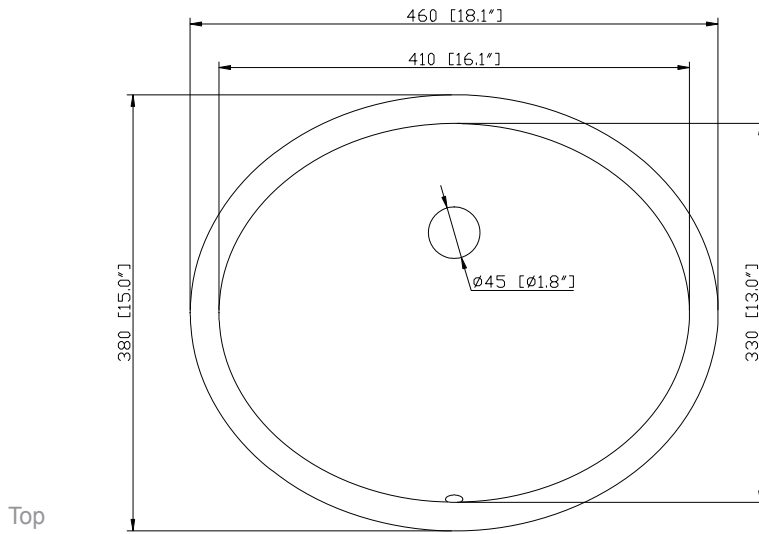

Product Diagrams

Top