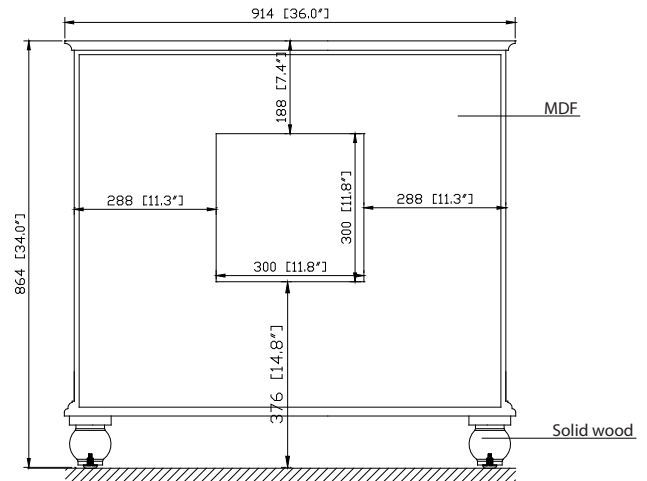

- Charcoal Glaze
- French White

Nominal Dimension

- 36W x 21D x 34H (inches)

Related Items

Mirror	THOMPSON-M24-CL	THOMPSON-M24-FW	
	THOMPSON-M28-CL	THOMPSON-M28-FW	
Vanity Top	SUT37BK	SUT37GB	SUT37CW
	SUT37BK-R	SUT37GB-R	SUT37CW-R
Sink	CUM18WT	CUM18LN	CUM20WT-R
Linen Tower	THOMPSON-LT24-CL	THOMPSON-LT24-FW	

Product Diagrams

Front

Back

Side

Top

For customer support please call 866 522 5578 weekdays 9:00 to 6:00 PST

SUT37BK / SUT37CW / SUT37GB

Features

Nominal Dimension

- 37W x 22D x 1H inches
- 940 x 560 x 25 mm

Related Items

Sink	CUM18WT	CUM18LN		
Vanity	DELANO-V36	KELLY-V36	LEXINGTON-V36	LOFT-V36
	MADISON-V36	MODERO-V36	TRIBECA-V36	THOMPSON-V36

Product Diagrams

Avanity

CUM18LN / CUM18WT

Features

- Vitreous China
- Undermount application
- 1.8 in. drain opening
- Overflow outlet

Colors / Finishes

- LN - Linen
- WT - White

Nominal Dimension

- 18.1W x 15D x 7.9H inches
- 458 x 380 x 200 mm