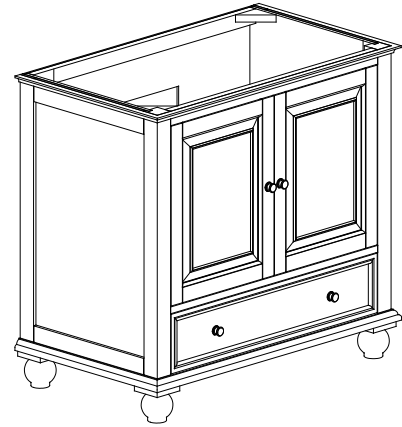

Avanity

THOMPSON-V36-CL
THOMPSON-V36-FW

Features

- Solid poplar frame, plywood drawer and MDF
- 2 soft-close doors
- 1 soft-close drawer
- Black bronze finish hardware
- Adjustable height levelers

Colors / Finishes

- Charcoal Glaze
- French White

Nominal Dimension

- 36W x 21D x 34H (inches)

Related Items

Mirror	THOMPSON-M24-CL	THOMPSON-M24-FW	
	THOMPSON-M28-CL	THOMPSON-M28-FW	
Vanity Top	SUT37BK	SUT37GB	SUT37CW
	SUT37BK-R	SUT37GB-R	SUT37CW-R
Sink	CUM18WT	CUM18LN	CUM20WT-R
Linen Tower	THOMPSON-LT24-CL	THOMPSON-LT24-FW	

Nominal Dimension

- 37W x 22D x 1H inches
- 940 x 560 x 25 mm

Related Items

Sink	CUM18WT	CUM18LN		
Vanity	DELANO-V36	KELLY-V36	LEXINGTON-V36	LOFT-V36
	MADISON-V36	MODERO-V36	TRIBECA-V36	THOMPSON-V36

Product Diagrams