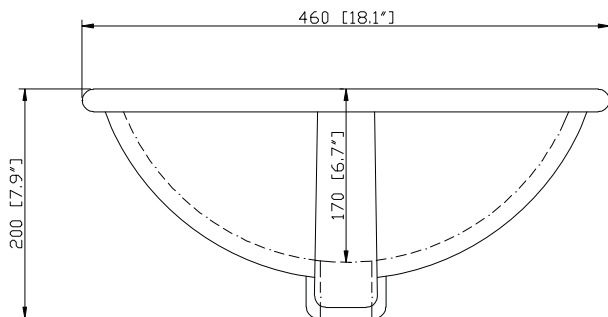

Avanity

CUM18LN / CUM18WT

Features

- Vitreous China
- Undermount application
- 1.8 in. drain opening
- Overflow outlet

Colors / Finishes

- LN - Linen
- WT - White

Nominal Dimension

- 18.1W x 15D x 7.9H inches
- 458 x 380 x 200 mm

Components

Drain	VC-DRAIN-CP	VC-DRAIN-BN					
Vanity Top	SUT25BK	SUT25CW	SUT25GB	SUT31BK	SUT31CW	SUT31GB	SUT37BK
	SUT37GB	SUT37CW	SUT49CW	SUT49GB	SUT49BK	SUT61BK	SUT61CW
	SUT61GB	SUT73BK	SUT73CW	SUT73GB			

Product Diagrams

Front

Side