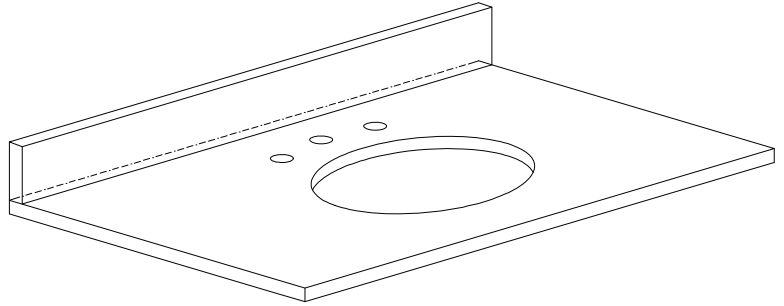

- Charcoal Glaze
- French White

Nominal Dimension

- 36W x 21D x 34H (inches)

Related Items

Mirror	THOMPSON-M24-CL	THOMPSON-M24-FW	
	THOMPSON-M28-CL	THOMPSON-M28-FW	
Vanity Top	SUT37BK	SUT37GB	SUT37CW
	SUT37BK-R	SUT37GB-R	SUT37CW-R
Sink	CUM18WT	CUM18LN	CUM20WT-R
Linen Tower	THOMPSON-LT24-CL	THOMPSON-LT24-FW	

Product Diagrams

Front

Back

Side

Top

For customer support please call 866 522 5578 weekdays 9:00 to 6:00 PST

SUT37BK / SUT37CW / SUT37GB

Features

Nominal Dimension

- 37W x 22D x 1H inches
- 940 x 560 x 25 mm

Related Items

Sink	CUM18WT	CUM18LN		
Vanity	DELANO-V36	KELLY-V36	LEXINGTON-V36	LOFT-V36
	MADISON-V36	MODERO-V36	TRIBECA-V36	THOMPSON-V36

Product Diagrams

Avanity

CUM18LN / CUM18WT

Features

- Vitreous China
- Undermount application
- 1.8 in. drain opening
- Overflow outlet

Colors / Finishes

- LN - Linen
- WT - White

Nominal Dimension

- 18.1W x 15D x 7.9H inches
- 458 x 380 x 200 mm