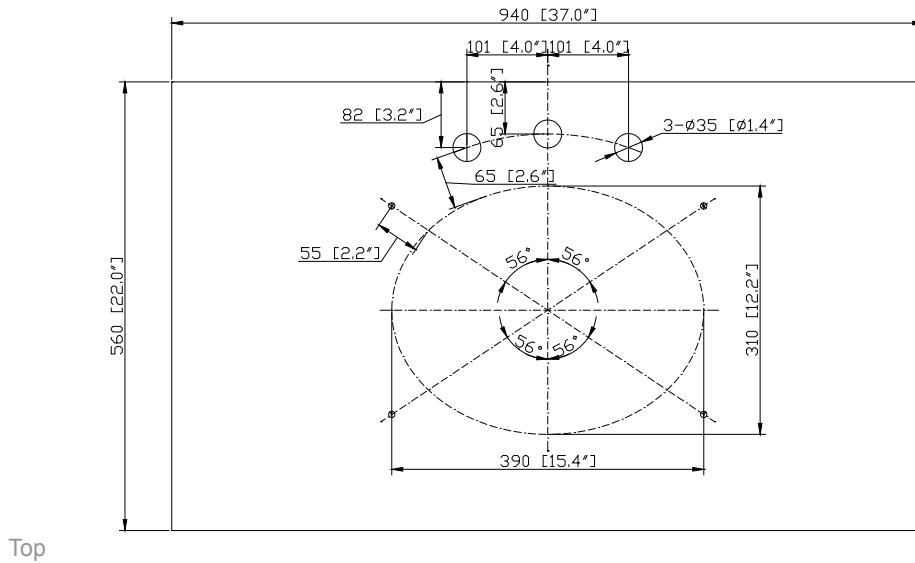

- Charcoal Glaze
- French White

Nominal Dimension

- 36W x 21D x 34H (inches)

Related Items

Mirror	THOMPSON-M24-CL	THOMPSON-M24-FW	
	THOMPSON-M28-CL	THOMPSON-M28-FW	
Vanity Top	SUT37BK	SUT37GB	SUT37CW
	SUT37BK-R	SUT37GB-R	SUT37CW-R
Sink	CUM18WT	CUM18LN	CUM20WT-R
Linen Tower	THOMPSON-LT24-CL	THOMPSON-LT24-FW	

Nominal Dimension

- 37W x 22D x 1H inches
- 940 x 560 x 25 mm

Related Items

Sink	CUM18WT	CUM18LN		
Vanity	DELANO-V36	KELLY-V36	LEXINGTON-V36	LOFT-V36
	MADISON-V36	MODERO-V36	TRIBECA-V36	THOMPSON-V36

Product Diagrams

Avanity

CUM18LN / CUM18WT

Features

- Vitreous China
- Undermount application
- 1.8 in. drain opening
- Overflow outlet

Colors / Finishes

- LN - Linen
- WT - White

Nominal Dimension

- 18.1W x 15D x 7.9H inches
- 458 x 380 x 200 mm