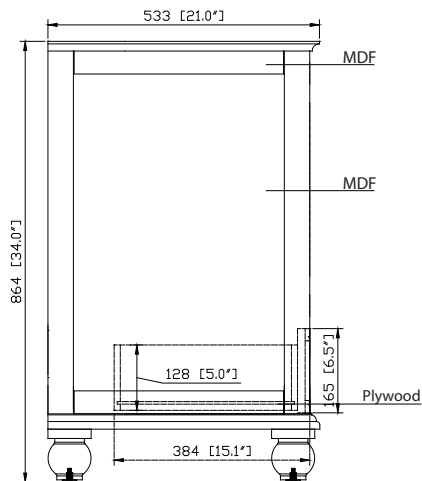

- Charcoal Glaze
- French White

Nominal Dimension

- 36W x 21D x 34H (inches)

Related Items

Mirror	THOMPSON-M24-CL	THOMPSON-M24-FW	
	THOMPSON-M28-CL	THOMPSON-M28-FW	
Vanity Top	SUT37BK	SUT37GB	SUT37CW
	SUT37BK-R	SUT37GB-R	SUT37CW-R
Sink	CUM18WT	CUM18LN	CUM20WT-R
Linen Tower	THOMPSON-LT24-CL	THOMPSON-LT24-FW	

Product Diagrams

Front

Back

Side

Top

For customer support please call 866 522 5578 weekdays 9:00 to 6:00 PST

SUT37BK / SUT37CW / SUT37GB

Features

Nominal Dimension

- 37W x 22D x 1H inches
- 940 x 560 x 25 mm

Related Items

Sink	CUM18WT	CUM18LN		
Vanity	DELANO-V36	KELLY-V36	LEXINGTON-V36	LOFT-V36
	MADISON-V36	MODERO-V36	TRIBECA-V36	THOMPSON-V36

Product Diagrams

Avanity

CUM18LN / CUM18WT

Features

- Vitreous China
- Undermount application
- 1.8 in. drain opening
- Overflow outlet

Colors / Finishes

- LN - Linen
- WT - White

Nominal Dimension

- 18.1W x 15D x 7.9H inches
- 458 x 380 x 200 mm