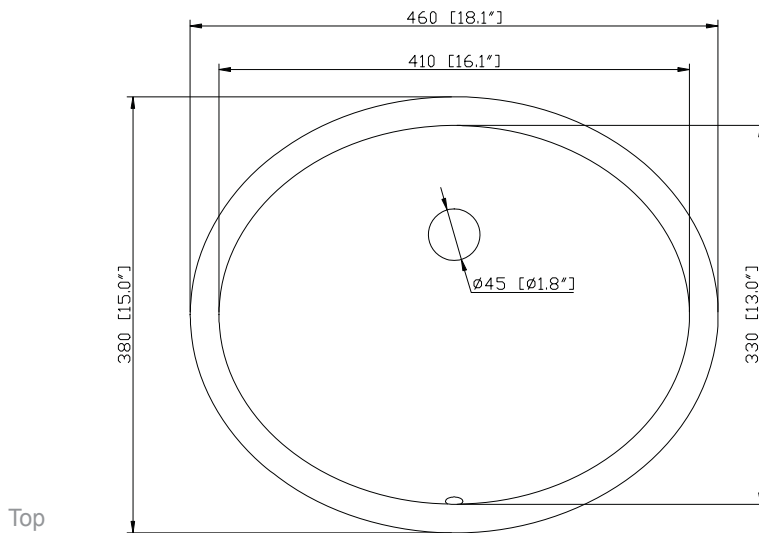

## Nominal Dimension

- 60W x 21.5D x 34H inches

### Nominal Dimension

- 18.1W x 15D x 7.9H inches
- 458 x 380 x 200 mm

### Product Diagrams

Top

Front

Side