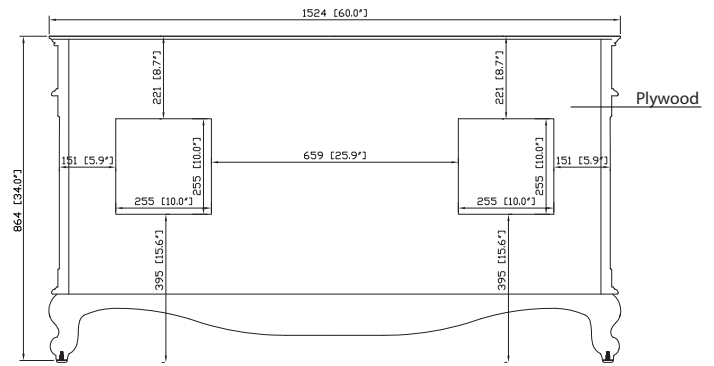

Avanity

PROVENCE-V60-AC
PROVENCE-V60-AW

Features

- Solid poplar wood frame, Cherry veneer MDF
- Hand crafted details
- 4 soft-close doors
- 3 soft-close drawers
- Antique brass finished hardware
- Vanity accomodates dual undermount sinks
- Adjustable height levelers

Colors / Finishes

- Antique Cherry
- Antique White

Nominal Dimension

- 60W x 21.5D x 34H inches

Components

Mirror	PROVENCE-M24	
Vanity Top	PROVENCE-SUT61BN	PROVENCE-SUT61N
Sink	CUM18WT	CUM18LN

Product Diagrams

Back

Side

Top