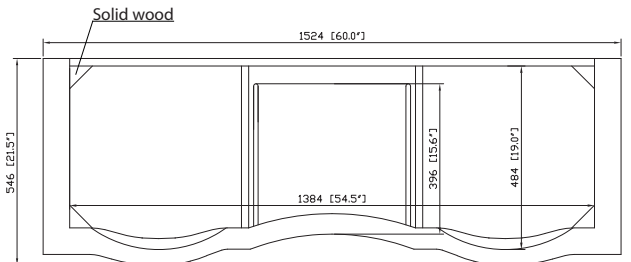

## Nominal Dimension

- 60W x 21.5D x 34H inches

## Product Diagrams

Front

Back

Side

Top

CUM18LN / CUM18WT

### Features

- Vitreous China
- Undermount application
- 1.8 in. drain opening
- Overflow outlet

### Nominal Dimension

- 18.1W x 15D x 7.9H inches
- 458 x 380 x 200 mm