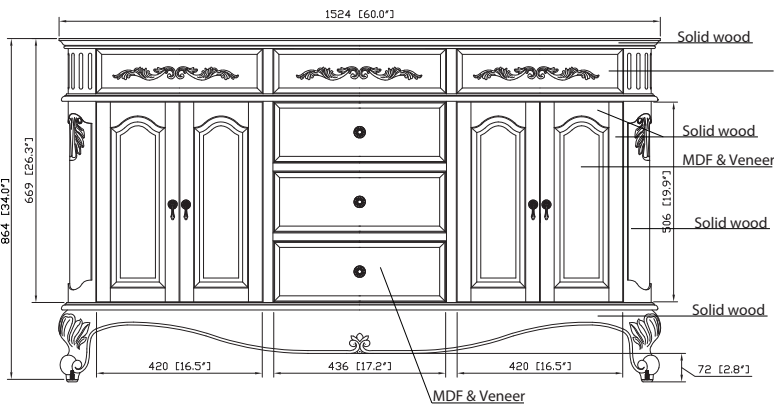

Product Diagrams

Front