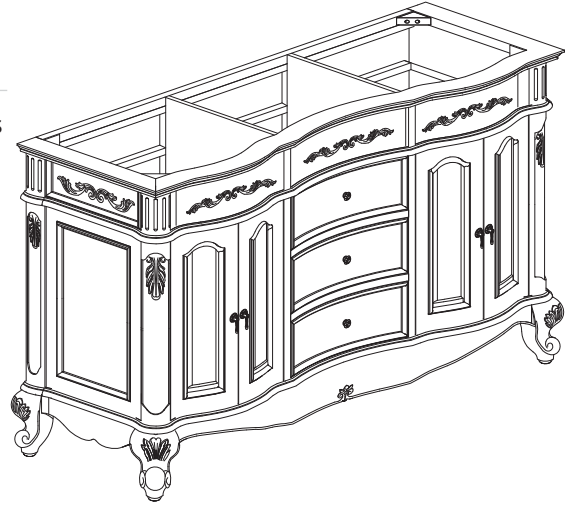

## Features

- Solid poplar wood frame, Cherry veneer MDF
- Hand crafted details
- 4 soft-close doors
- 3 soft-close drawers
- Antique brass finished hardware
- Vanity accomodates dual undermount sinks
- Adjustable height levelers

## Nominal Dimension

- 60W x 21.5D x 34H inches

### Nominal Dimension

- 18.1W x 15D x 7.9H inches
- 458 x 380 x 200 mm