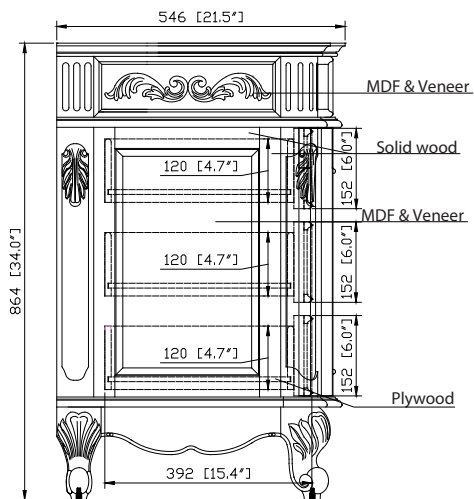

Avanity

PROVENCE-V48-AC
PROVENCE-V48-AW

Features

- Solid poplar wood frame, Cherry veneer MDF
- Hand crafted details
- 2 soft-close doors
- 6 soft-close drawers
- Antique brass finished hardware
- Adjustable height levelers

Colors / Finishes

- Antique Cherry
- Antique White

Nominal Dimension

- 48W x 21.5D x 34H inches

Components

Mirror	PROVENCE-M24	PROVENCE-M30	PROVENCE-M36
Vanity Top	PROVENCE-SUT49BN	PROVENCE-SUT49N	
Sink	CUM18WT	CUM18LN	

Product Diagrams

Side

Top