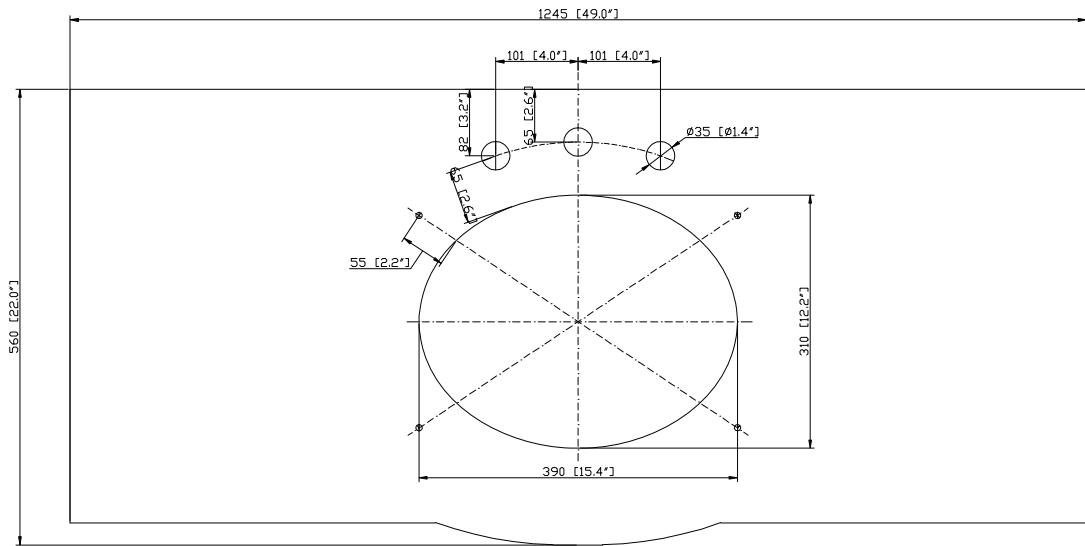

Product Diagrams

Top