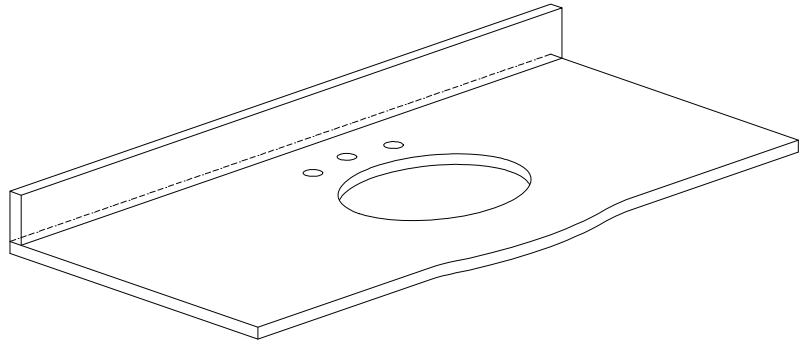

Colors / Finishes

- Antique Cherry
- Antique White

Nominal Dimension

- 48W x 21.5D x 34H inches

Components

Mirror	PROVENCE-M24	PROVENCE-M30	PROVENCE-M36
Vanity Top	PROVENCE-SUT49BN	PROVENCE-SUT49N	
Sink	CUM18WT	CUM18LN	

- Single 18" oval undermount sink cutout
- 8" widespread faucet holes
- 4" backsplash included
- Sink clips included

Colors / Finishes

- Natural imperial brown granite

Nominal Dimension

- 49W x 22D x 0.75H inches
- 1245 x 560 x 18 mm

- Vitreous China
- Undermount application
- 1.8 in. drain opening
- Overflow outlet

Colors / Finishes

- LN - Linen
- WT - White

Nominal Dimension

- 18.1W x 15D x 7.9H inches
- 458 x 380 x 200 mm

Components