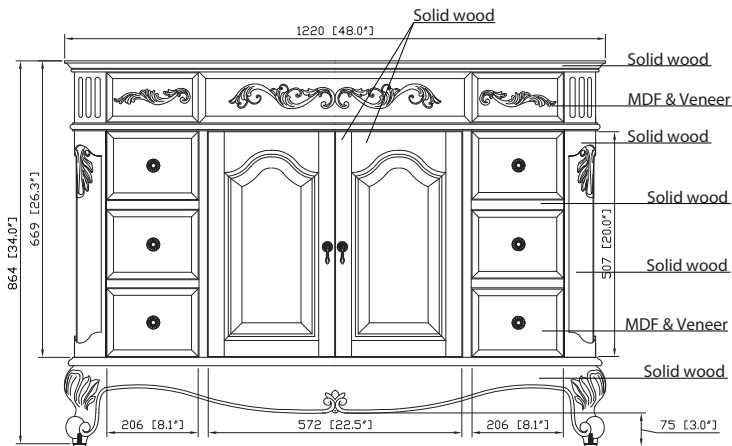

Product Diagrams

Front