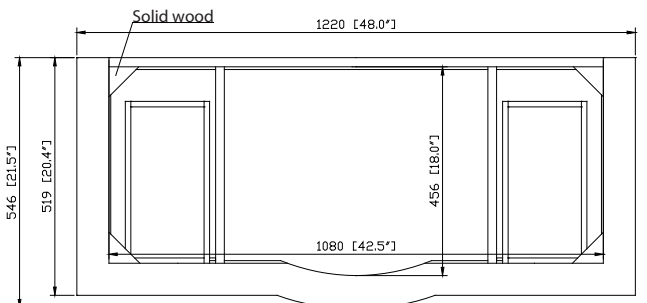

Avanity

PROVENCE-V48-AC
PROVENCE-V48-AW

Features

- Solid poplar wood frame, Cherry veneer MDF
- Hand crafted details
- 2 soft-close doors
- 6 soft-close drawers
- Antique brass finished hardware
- Adjustable height levelers

Colors / Finishes

- Antique Cherry
- Antique White

Nominal Dimension

- 48W x 21.5D x 34H inches

Components

Mirror	PROVENCE-M24	PROVENCE-M30	PROVENCE-M36
Vanity Top	PROVENCE-SUT49BN	PROVENCE-SUT49N	
Sink	CUM18WT	CUM18LN	

Product Diagrams

Side

Top