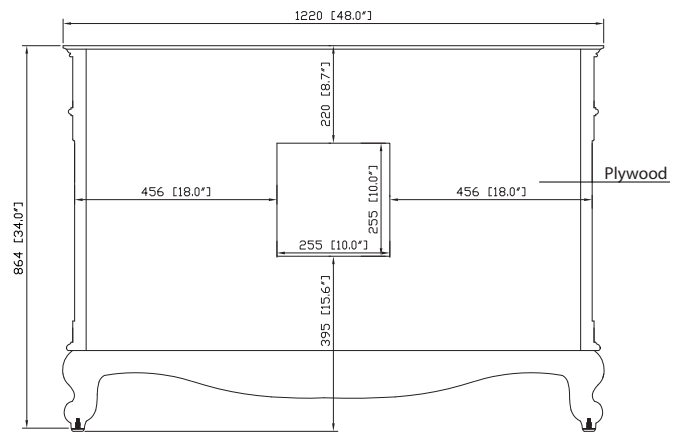

Avanity

PROVENCE-V48-AC
PROVENCE-V48-AW

Features

- Solid poplar wood frame, Cherry veneer MDF
- Hand crafted details
- 2 soft-close doors
- 6 soft-close drawers
- Antique brass finished hardware
- Adjustable height levelers

Colors / Finishes

- Antique Cherry
- Antique White

Nominal Dimension

- 48W x 21.5D x 34H inches

Components

Mirror	PROVENCE-M24	PROVENCE-M30	PROVENCE-M36
Vanity Top	PROVENCE-SUT49BN	PROVENCE-SUT49N	
Sink	CUM18WT	CUM18LN	

Product Diagrams

Back

Side

Top