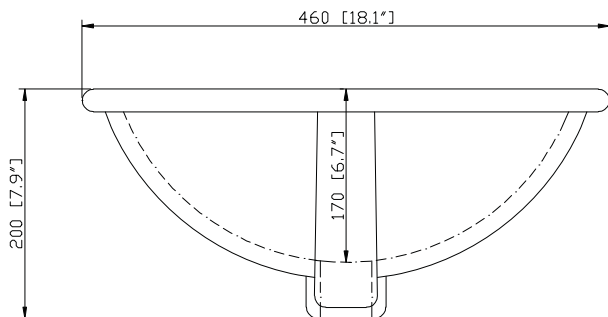

Product Diagrams

Front