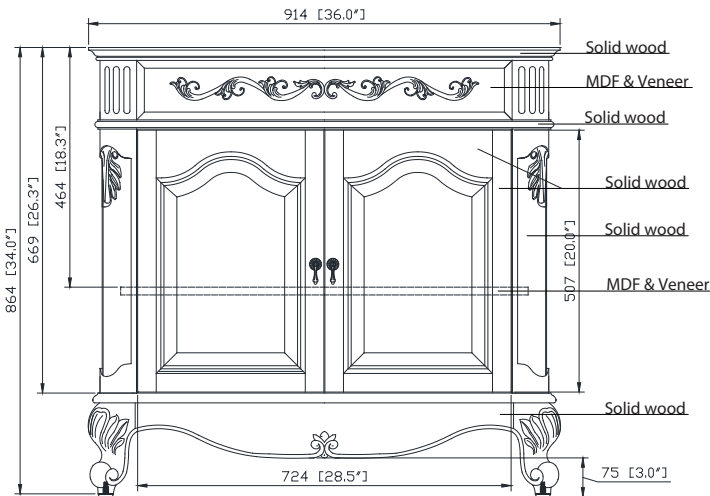

Product Diagrams

Front