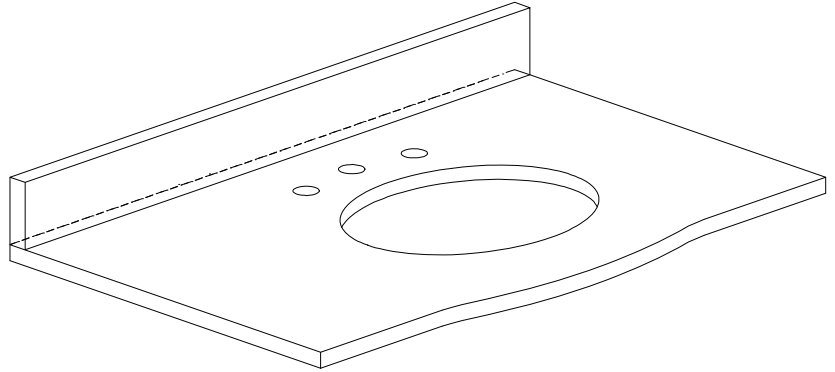

Colors / Finishes

- Antique Cherry
- Antique White

Nominal Dimension

- 36W x 21.5D x 34H inches

Components

Mirror	PROVENCE-M24	PROVENCE-M30	PROVENCE-M36
Vanity Top	PROVENCE-SUT37BN	PROVENCE-SUT37N	
Sink	CUM18WT	CUM18LN	

Features

- Single 18" oval undermount sink cutout
- 8" widespread faucet holes
- 4" backsplash included
- Sink clips included

Colors / Finishes

- Natural imperial brown granite

Nominal Dimension

- 37W x 22D x 0.75H inches
- 939 x 560 x 18 mm

- Vitreous China
- Undermount application
- 1.8 in. drain opening
- Overflow outlet

Colors / Finishes

- LN - Linen
- WT - White

Nominal Dimension

- 18.1W x 15D x 7.9H inches
- 458 x 380 x 200 mm

Components