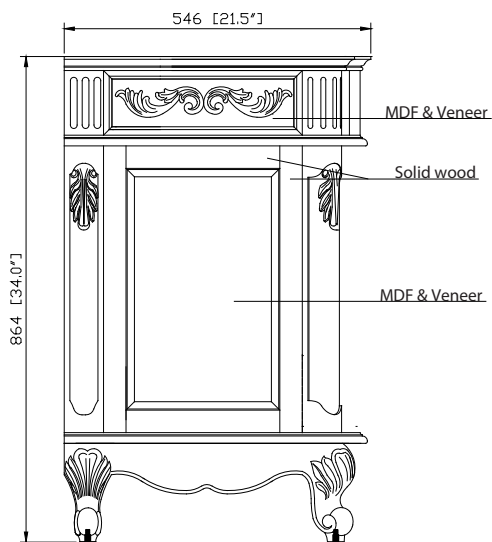

Avanity

PROVENCE-V36-AC
PROVENCE-V36-AW

Features

- Solid poplar wood frame, Cherry veneer MDF
- Hand crafted details
- 2 soft-close doors
- 1 interior shelf
- Antique brass finished hardware
- Adjustable height levelers

Colors / Finishes

- Antique Cherry
- Antique White

Nominal Dimension

- 36W x 21.5D x 34H inches

Components

Mirror	PROVENCE-M24	PROVENCE-M30	PROVENCE-M36
Vanity Top	PROVENCE-SUT37BN	PROVENCE-SUT37N	
Sink	CUM18WT	CUM18LN	

Product Diagrams

Side

Top

For customer support please call 866 522 5578 weekdays 9:00 to 6:00 PST