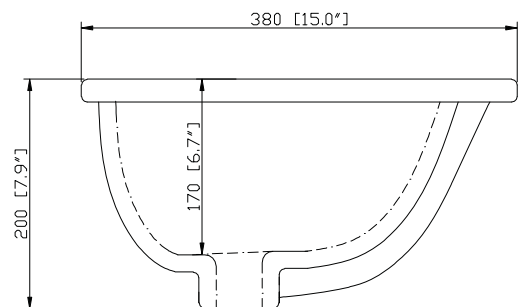

Product Diagrams

Front