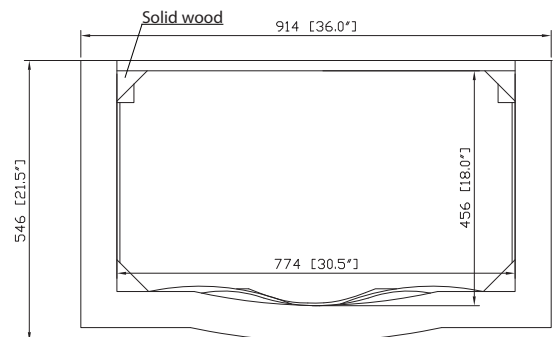

Top

For customer support please call 866 522 5578 weekdays 9:00 to 6:00 PST