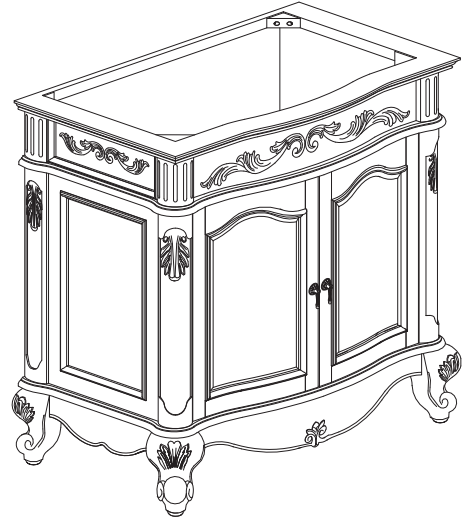

Avanity

PROVENCE-V36-AC
PROVENCE-V36-AW

Features

- Solid poplar wood frame, Cherry veneer MDF
- Hand crafted details
- 2 soft-close doors
- 1 interior shelf
- Antique brass finished hardware
- Adjustable height levelers

Colors / Finishes

- Antique Cherry
- Antique White

Nominal Dimension

- 36W x 21.5D x 34H inches

Components

Mirror	PROVENCE-M24	PROVENCE-M30	PROVENCE-M36
Vanity Top	PROVENCE-SUT37BN	PROVENCE-SUT37N	
Sink	CUM18WT	CUM18LN	

Features

- Single 18" oval undermount sink cutout
- 8" widespread faucet holes
- 4" backsplash included
- Sink clips included

Colors / Finishes

- Natural imperial brown granite

Nominal Dimension

- 37W x 22D x 0.75H inches
- 939 x 560 x 18 mm