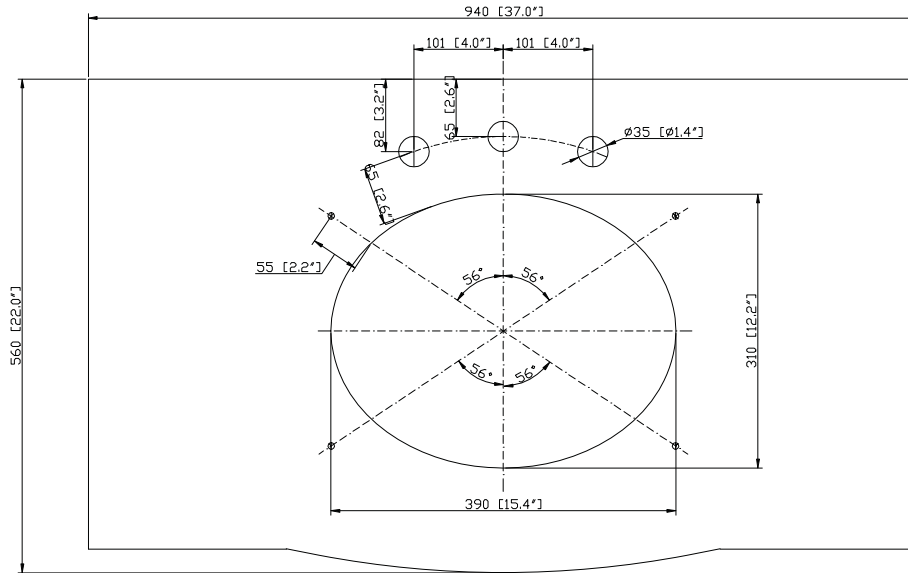

Product Diagrams

Top