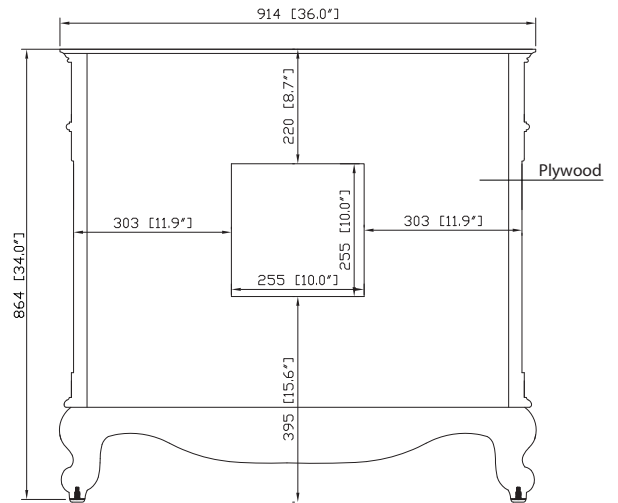

Avanity

PROVENCE-V36-AC
PROVENCE-V36-AW

Features

- Solid poplar wood frame, Cherry veneer MDF
- Hand crafted details
- 2 soft-close doors
- 1 interior shelf
- Antique brass finished hardware
- Adjustable height levelers

Colors / Finishes

- Antique Cherry
- Antique White

Nominal Dimension

- 36W x 21.5D x 34H inches

Components

Mirror	PROVENCE-M24	PROVENCE-M30	PROVENCE-M36
Vanity Top	PROVENCE-SUT37BN	PROVENCE-SUT37N	
Sink	CUM18WT	CUM18LN	

Product Diagrams

Back

Side

Top

For customer support please call 866 522 5578 weekdays 9:00 to 6:00 PST