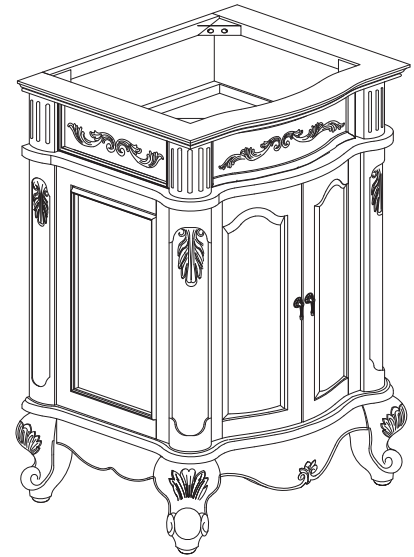

Avanity

PROVENCE-V30-AC
PROVENCE-V30-AW

Features

- Solid poplar wood frame , Cherry veneer MDF
- Hand crafted details
- 2 soft-close doors
- 1 interior shelf
- Antique brass finished hardware
- Adjustable height levelers

Colors / Finishes

- Antique Cherry
- Antique White

Nominal Dimension

- 30W x 21.5D x 34H inches

Components

Mirror	PROVENCE-M24	PROVENCE-M30
Vanity Top	PROVENCE-SUT31BN	PROVENCE-SUT31N
Sink	CUM18WT	CUM18LN

Product Diagrams