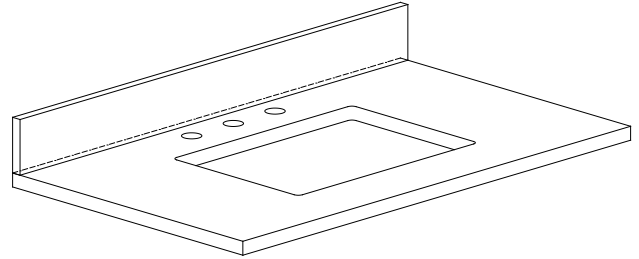

## Nominal Dimension / Dimension Nominale

- 36W x 21.5D x 34H inches | 914 x 546 x 864 mm

### Features

- Top cutout for single undermount sink
- Top pre-drilled for 8" widespread faucet
- 4" backsplash included

### Nominal Dimension

- 37W x 22D x 1H inches
- 940 x 560 x 25 mm