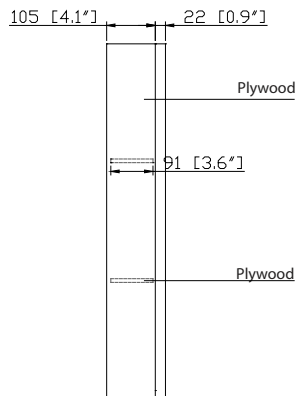

14000-MC24-CG  
 14000-MC24-ES  
 14000-MC24-TG  
 14000-MC24-WT

**Features**

- Durable poplar wood frame
- Beveled-edge mirror
- Mirror Cabinet hangs vertically
- Glassy shelf
- Wall cleat for easy hanging and leveling

**Colors / Finishes**

- Chilled Gray
- Espresso
- Taupe Glaze
- White

**Nominal Dimension**

- 24W x 5D x 30H (inches)

**Related Items**

Vanity	BROOKS-CG	MODERO-CG	TRIBECA-CG
	BROOKS-WT	MODERO-WT	DELANO-WT
	DELANO-TG	MODERO-ES	

**Product Diagrams**

Front

Back

Side

Top