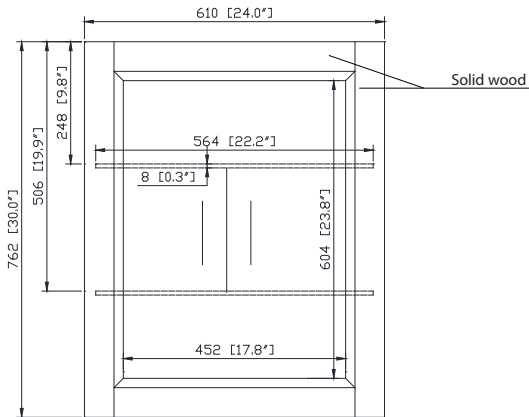

14000-MC24-CG  
 14000-MC24-ES  
 14000-MC24-TG  
 14000-MC24-WT

**Features**

- Durable poplar wood frame
- Beveled-edge mirror
- Mirror Cabinet hangs vertically
- Glassy shelf
- Wall cleat for easy hanging and leveling

**Colors / Finishes**

- Chilled Gray
- Espresso
- Taupe Glaze
- White

**Nominal Dimension**

- 24W x 5D x 30H (inches)

**Related Items**

Vanity	BROOKS-CG	MODERO-CG	TRIBECA-CG
	BROOKS-WT	MODERO-WT	DELANO-WT
	DELANO-TG	MODERO-ES	

**Product Diagrams**

Front

Back

Side

Top