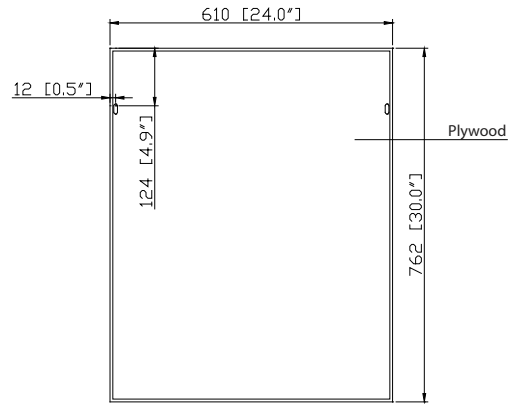

14000-MC24-CG  
 14000-MC24-ES  
 14000-MC24-TG  
 14000-MC24-WT

**Features**

- Durable poplar wood frame
- Beveled-edge mirror
- Mirror Cabinet hangs vertically
- Glassy shelf
- Wall cleat for easy hanging and leveling

**Colors / Finishes**

- Chilled Gray
- Espresso
- Taupe Glaze
- White

**Nominal Dimension**

- 24W x 5D x 30H (inches)

**Related Items**

Vanity	BROOKS-CG	MODERO-CG	TRIBECA-CG
	BROOKS-WT	MODERO-WT	DELANO-WT
	DELANO-TG	MODERO-ES	

**Product Diagrams**

Front

Back

Side

Top