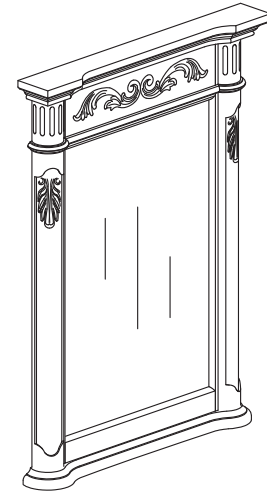

*Avanity*

PROVENCE-M30-AC  
PROVENCE-M30-AW

**Features**

- Solid poplar wood frame
- Beveled mirror
- Hand crafted details
- Mirror hangs vertically
- Wood cleat for easy hanging and leveling

**Colors / Finishes**

- Antique Cherry
- Antique White

**Nominal Dimension**

- 30W x 3.2D x 34H inches

**Components**

Vanity	PROVENCE-V30	PROVENCE-V36	PROVENCE-V48
--------	--------------	--------------	--------------

**Product Diagrams**

Front

Back

Side

Top