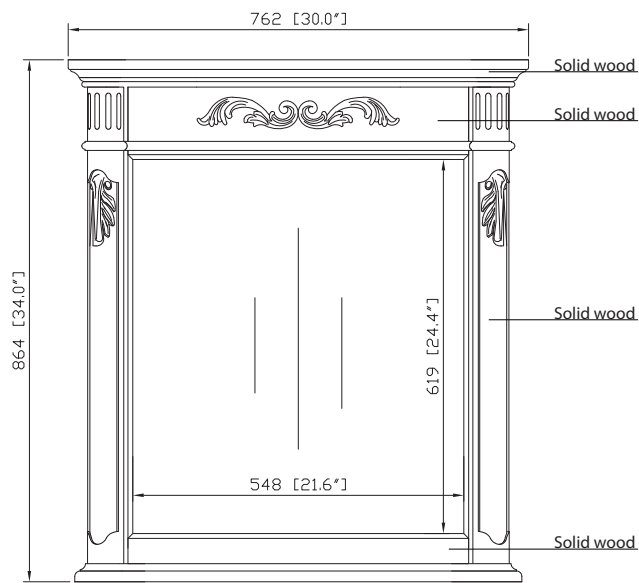

*Avanity*

PROVENCE-M30-AC  
PROVENCE-M30-AW

**Features**

- Solid poplar wood frame
- Beveled mirror
- Hand crafted details
- Mirror hangs vertically
- Wood cleat for easy hanging and leveling

**Colors / Finishes**

- Antique Cherry
- Antique White

**Nominal Dimension**

- 30W x 3.2D x 34H inches

**Components**

Vanity	PROVENCE-V30	PROVENCE-V36	PROVENCE-V48
--------	--------------	--------------	--------------

**Product Diagrams**

Front

Back

Side

Top