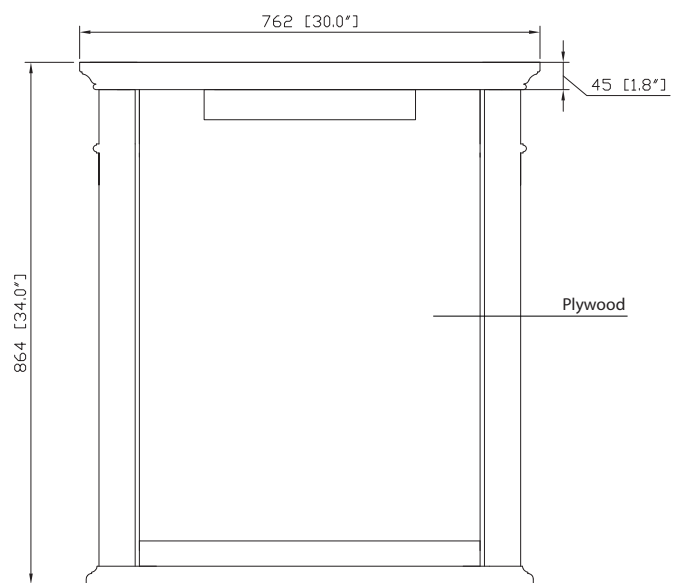

*Avanity*

PROVENCE-M30-AC  
PROVENCE-M30-AW

**Features**

- Solid poplar wood frame
- Beveled mirror
- Hand crafted details
- Mirror hangs vertically
- Wood cleat for easy hanging and leveling

**Colors / Finishes**

- Antique Cherry
- Antique White

**Nominal Dimension**

- 30W x 3.2D x 34H inches

**Components**

Vanity	PROVENCE-V30	PROVENCE-V36	PROVENCE-V48
--------	--------------	--------------	--------------

**Product Diagrams**

Front

Back

Side

Top