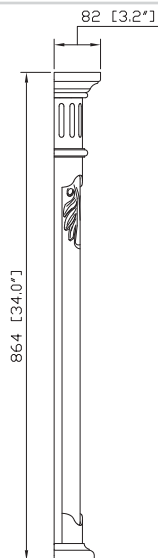

*Avanity*

PROVENCE-M30-AC  
PROVENCE-M30-AW

**Features**

- Solid poplar wood frame
- Beveled mirror
- Hand crafted details
- Mirror hangs vertically
- Wood cleat for easy hanging and leveling

**Colors / Finishes**

- Antique Cherry
- Antique White

**Nominal Dimension**

- 30W x 3.2D x 34H inches

**Components**

Vanity	PROVENCE-V30	PROVENCE-V36	PROVENCE-V48
--------	--------------	--------------	--------------

**Product Diagrams**

Front

Back

Side

Top