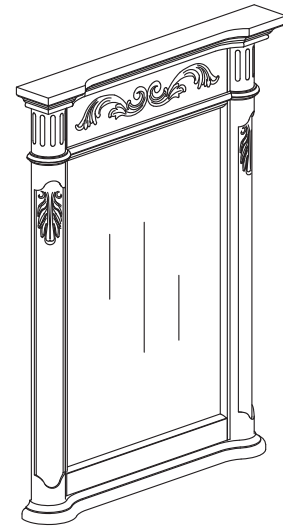

Avanity

PROVENCE-M24-AC
PROVENCE-M24-AW

Features

- Solid poplar wood frame
- Beveled mirror
- Hand crafted details
- Mirror hangs vertically
- Wood cleat for easy hanging and leveling

Colors / Finishes

- Antique Cherry
- Antique White

Nominal Dimension

- 24W x 3.2D x 33H inches

Components

Vanity	PROVENCE-V24	PROVENCE-V30	PROVENCE-V36
	PROVENCE-V48	PROVENCE-V60	

Product Diagrams