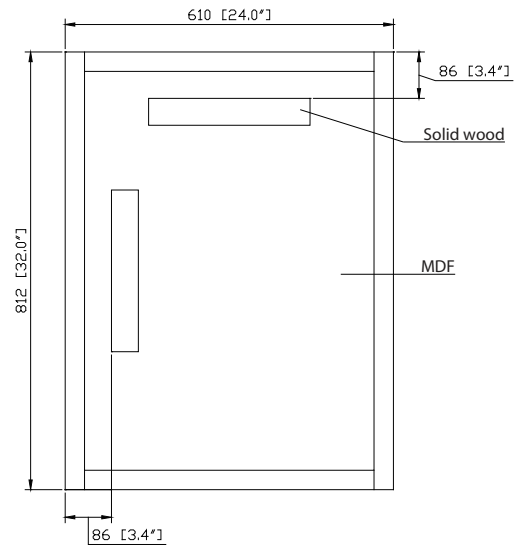

Avanity

HAMILTON-M24-FW

Features

- Solid poplar wood frame
- Beveled mirror
- Mirror hangs vertically and horizontally
- Wood cleat for easy hanging and leveling

Colors / Finishes

- French White

Nominal Dimension

- 24W x 1.4D x 32H inches

Components

Vanity	HAMILTON-V24-FW	HAMILTON-V42-FW
	HAMILTON-V60-FW	

Product Diagrams

Front

Back

Side

Top