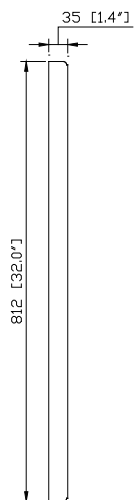

Avanity

HAMILTON-M24-FW

Features

- Solid poplar wood frame
- Beveled mirror
- Mirror hangs vertically and horizontally
- Wood cleat for easy hanging and leveling

Colors / Finishes

- French White

Nominal Dimension

- 24W x 1.4D x 32H inches

Components

Vanity	HAMILTON-V24-FW	HAMILTON-V42-FW
	HAMILTON-V60-FW	

Product Diagrams

Front

Back

Side

Top