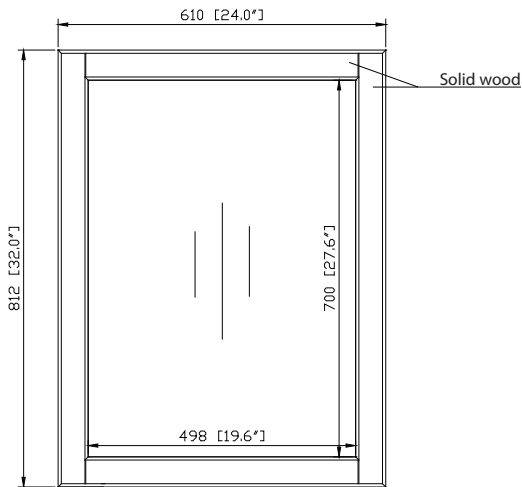

Avanity

HAMILTON-M24-FW

Features

- Solid poplar wood frame
- Beveled mirror
- Mirror hangs vertically and horizontally
- Wood cleat for easy hanging and leveling

Colors / Finishes

- French White

Nominal Dimension

- 24W x 1.4D x 32H inches

Components

Vanity	HAMILTON-V24-FW	HAMILTON-V42-FW
	HAMILTON-V60-FW	

Product Diagrams

Front

Back

Side

Top