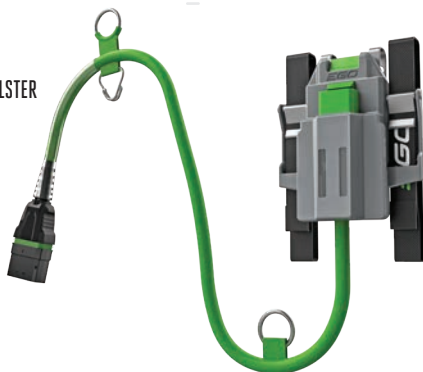

CHAIN-BRAKE SAFETY SYSTEM

LOW OIL AND BATTERY INDICATOR LIGHTS

VARIABLE SPEED TRIGGER WITH LOCK-OUT LEVER

METAL BUCKING SPIKES TO MINIMIZE KICKBACKS

12" 30cm

AUTOMATIC OILING SYSTEM

12-INCH BAR AND CHAIN

HI-EFFICIENCY BRUSHLESS MOTOR

ABH3000 BATTERY HOLSTER WITH INTEGRATED LANYARD