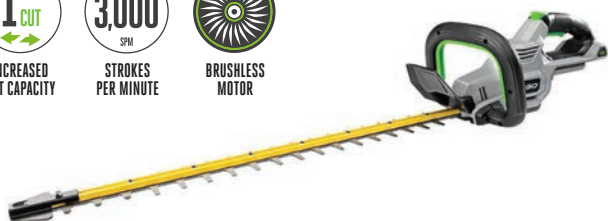

HT2411 24" EGO POWER+ HEDGE TRIMMER

24-inch blade length, 1-inch blade gap with
single knife-edge cutting action

INCREASED
CUT CAPACITY

STROKES
PER MINUTE

BRUSHLESS
MOTOR

HT2501 25" EGO POWER+ HEDGE TRIMMER