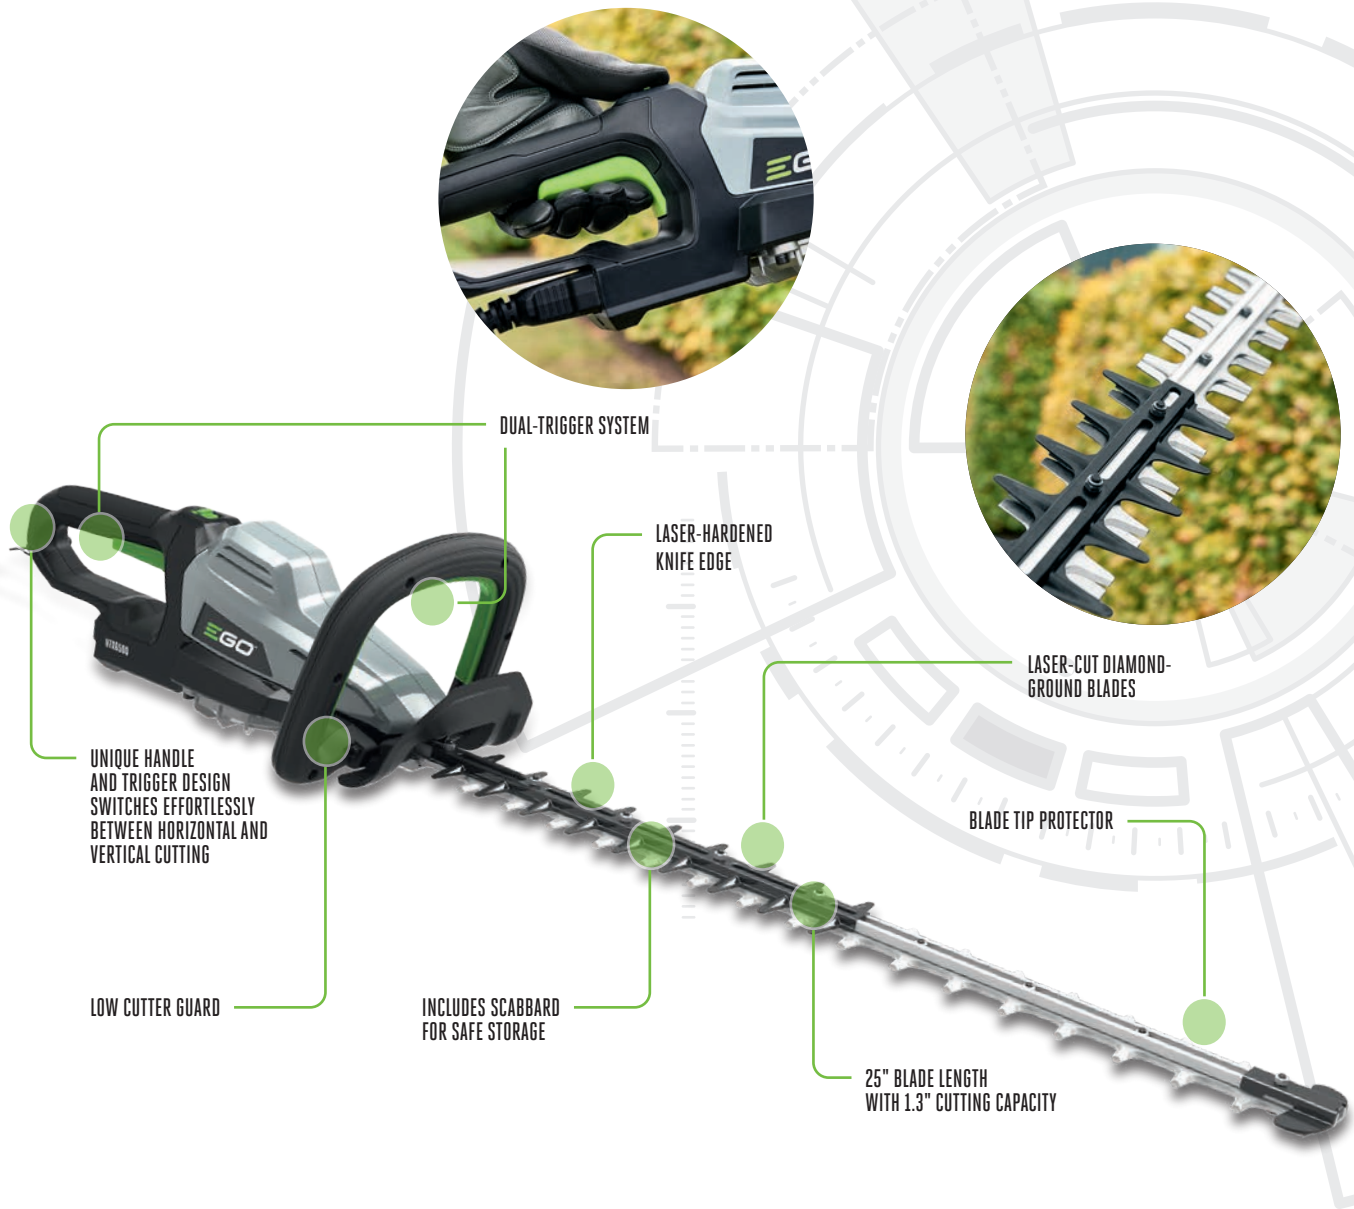

DUAL-TRIGGER SYSTEM

LASER-HARDENED KNIFE EDGE

LASER-CUT DIAMOND-GROUND BLADES

BLADE TIP PROTECTOR

UNIQUE HANDLE AND TRIGGER DESIGN SWITCHES EFFORTLESSLY BETWEEN HORIZONTAL AND VERTICAL CUTTING

LOW CUTTER GUARD

INCLUDES SCABBARD FOR SAFE STORAGE

25" BLADE LENGTH WITH 1.3" CUTTING CAPACITY

HTX6500 COMMERCIAL HEDGE TRIMMER

Powerful, smooth and perfectly balanced, the dual trigger system provides enhanced user comfort and safety. Making it perfect for any job, big or small.

	HTX6500
BLADE LENGTH	25"
CUTTING CAPACITY	1.3"
BLADE GAP	1.3"
RUN TIME* WITH BAX1501 BATTERY	Up to 420 mins
SPEED CONTROL	One-speed
NO LOAD SPEEDS	3600 spm
BLADE TYPE	Double-sided cutting
CUTTING ACTION	Dual action; double-sided cutting
BLADE TIP PROTECTOR	Yes
ROTATING HANDLE	No
WEIGHT	8.5 lbs
MOTOR TYPE	Brushless
VIBRATION (M/S²)	3.2/3.9

*Run time may vary and depend on the battery used, charge level of battery, condition of hedge and user's operation technique.