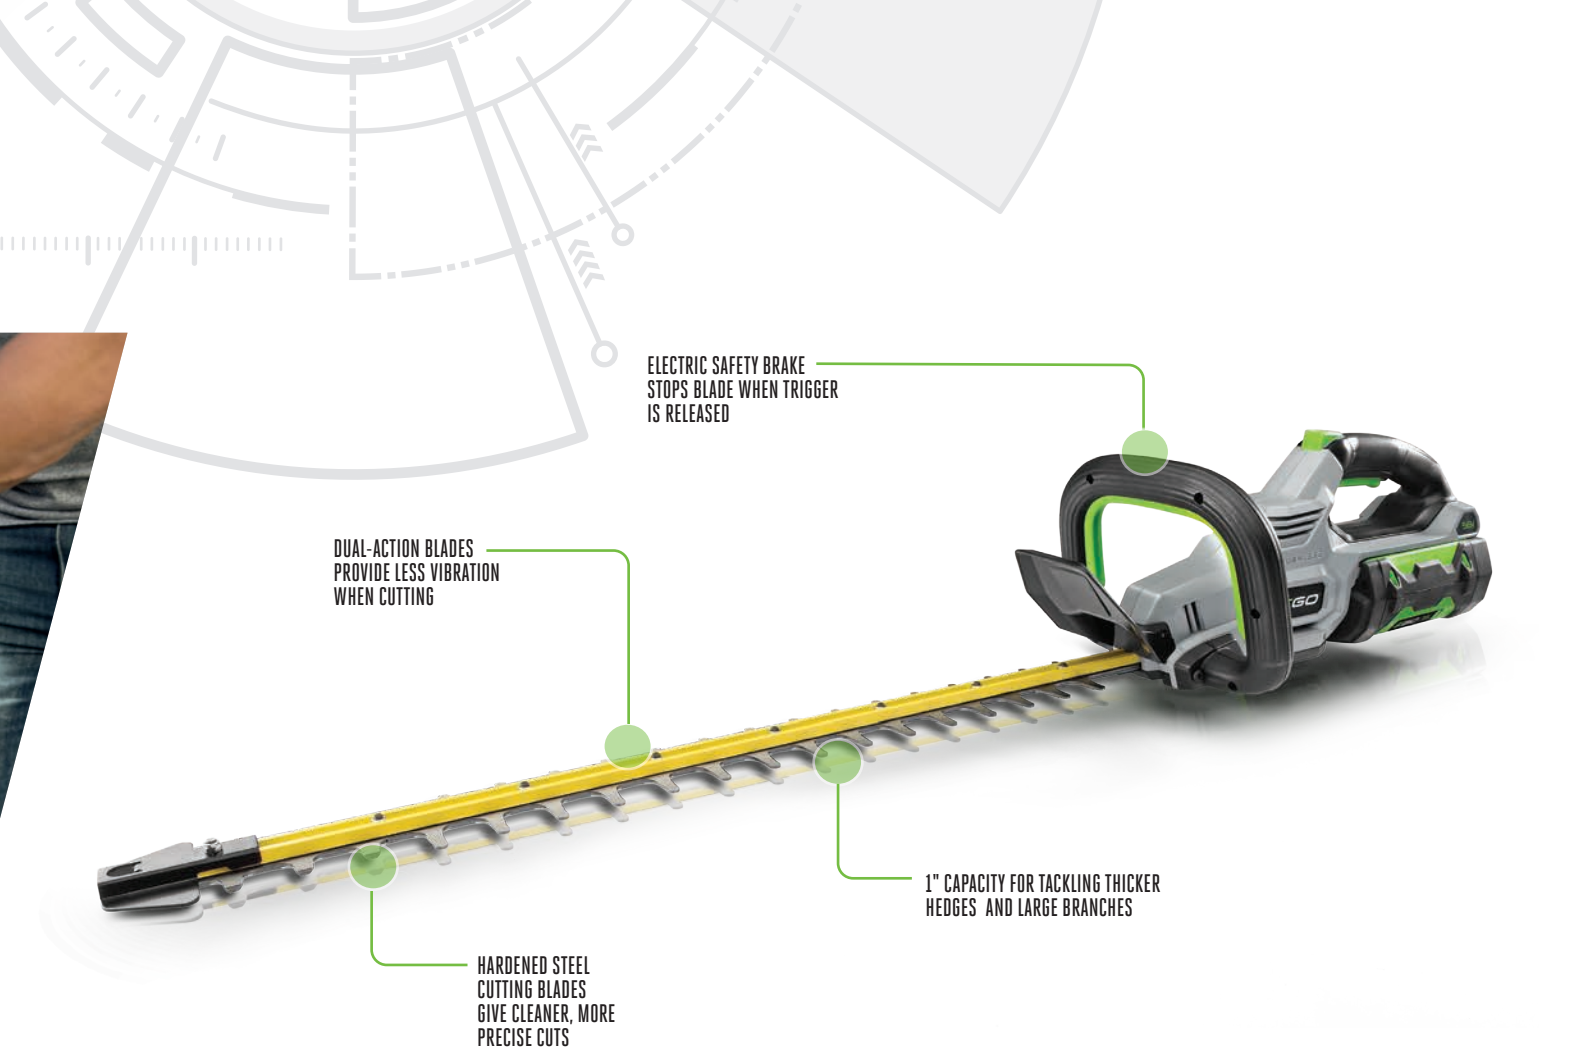

ELECTRIC SAFETY BRAKE
STOPS BLADE WHEN TRIGGER
IS RELEASED

DUAL-ACTION BLADES
PROVIDE LESS VIBRATION
WHEN CUTTING

HARDENED STEEL
CUTTING BLADES
GIVE CLEANER, MORE
PRECISE CUTS

1" CAPACITY FOR TACKLING THICKER
HEDGES AND LARGE BRANCHES

HT2411 24" EGO POWER+ HEDGE TRIMMER

24-inch blade length, 1-inch blade gap with
single knife-edge cutting action

INCREASED
CUT CAPACITY

STROKES
PER MINUTE

BRUSHLESS
MOTOR