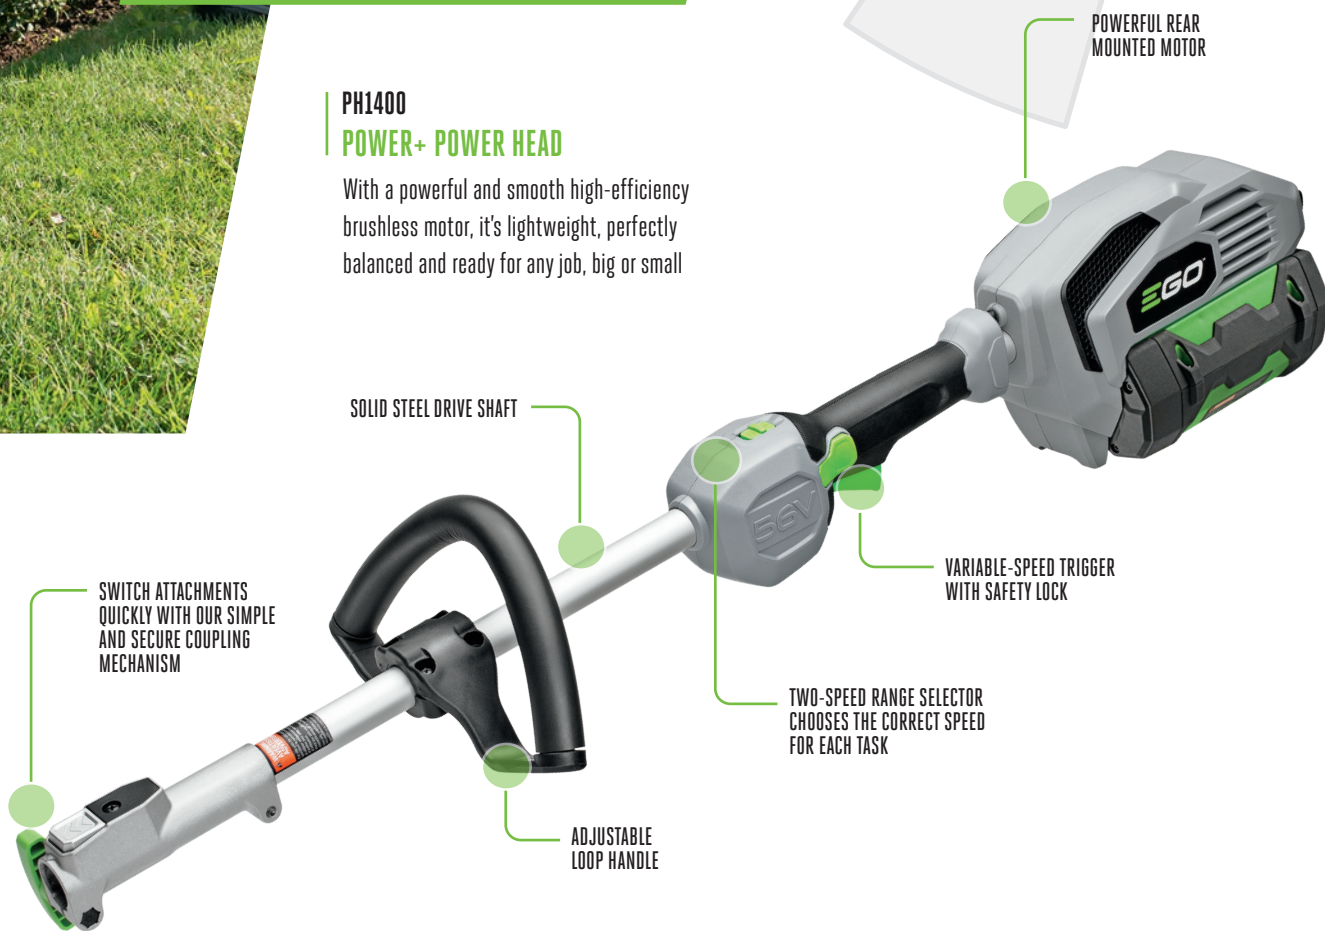

ATTACHMENTS AVAILABLE:

- Extension pole
- Pole saw
- String trimmer
- Hedge trimmer
- Edger
- Cultivator
- Bristle brush
- Rubber broom

ONE POWER HEAD POWERS ALL TOOLS

PH1400 POWER+ POWER HEAD

With a powerful and smooth high-efficiency brushless motor, it's lightweight, perfectly balanced and ready for any job, big or small

POWERFUL REAR MOUNTED MOTOR

SOLID STEEL DRIVE SHAFT

SWITCH ATTACHMENTS QUICKLY WITH OUR SIMPLE AND SECURE COUPLING MECHANISM

VARIABLE-SPEED TRIGGER WITH SAFETY LOCK

TWO-SPEED RANGE SELECTOR CHOOSES THE CORRECT SPEED FOR EACH TASK