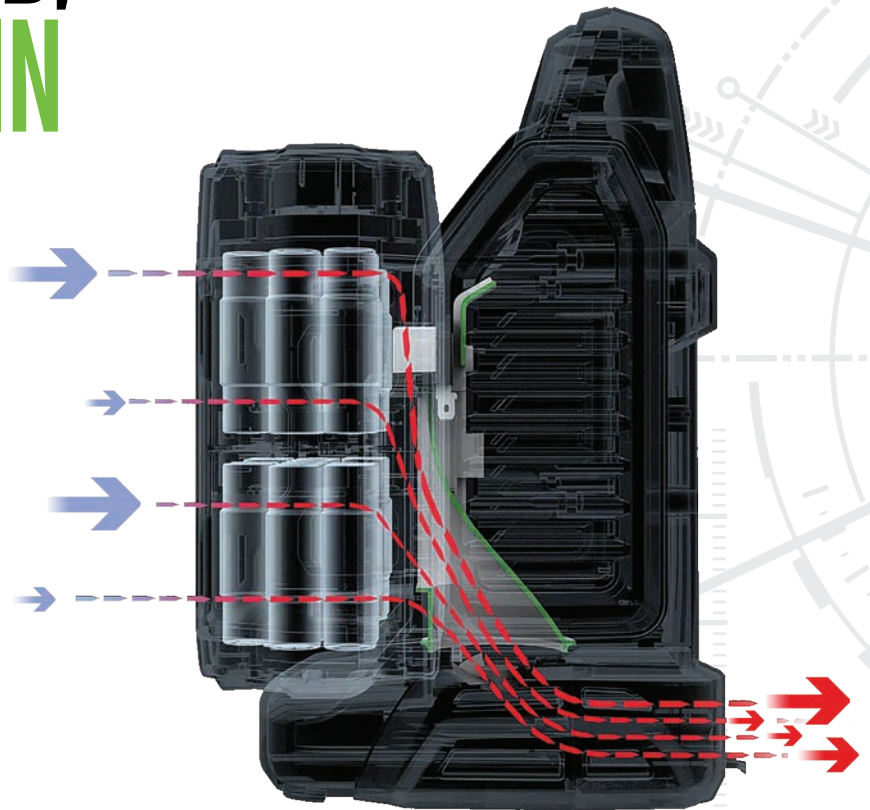

FROM EMPTY TO FULLY CHARGED, IN JUST 30 MIN

With a range of battery sizes available from 2.5Ah to 12Ah, you can choose the power you need to. When it's time to recharge, the EGO POWER+ Turbo Charger is the fastest on the market. The intelligent battery control system constantly monitors each cell's charge and temperature to deliver the most efficient and quickest charge.

Plus, the fan-cooling system allows the battery to start charging sooner and finish faster. As a result, the time it takes to refuel the battery is often less than the run time you get from a full charge. So you'll always have a battery ready for all day power and run time.