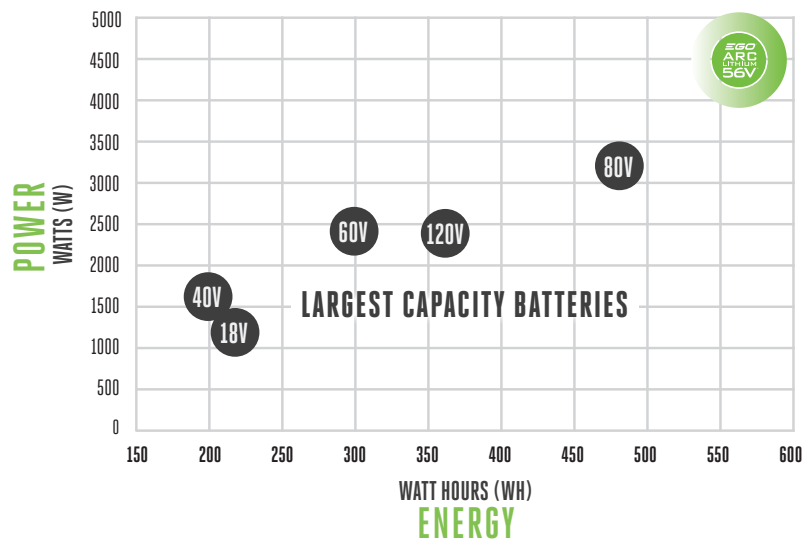

56V BATTERIES DELIVER MORE USABLE POWER THAN ANY OTHER HANDHELD BATTERY

BATTERY PERFORMANCE OF CORDLESS PLATFORMS