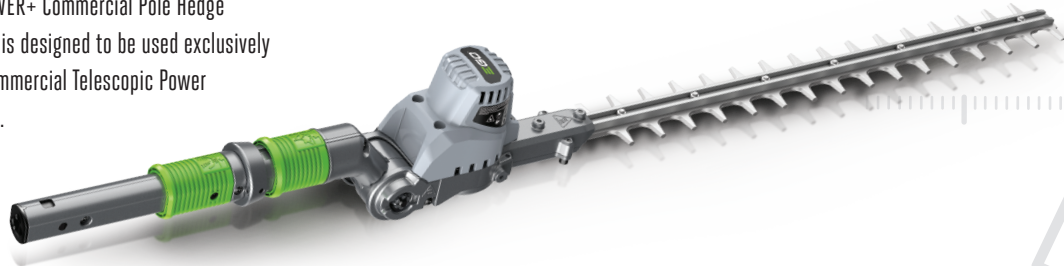

PTX5100
COMMERCIAL POLE HEDGE ATTACHMENT

The EGO POWER+ Commercial Pole Hedge Attachment is designed to be used exclusively with the Commercial Telescopic Power Pole system.