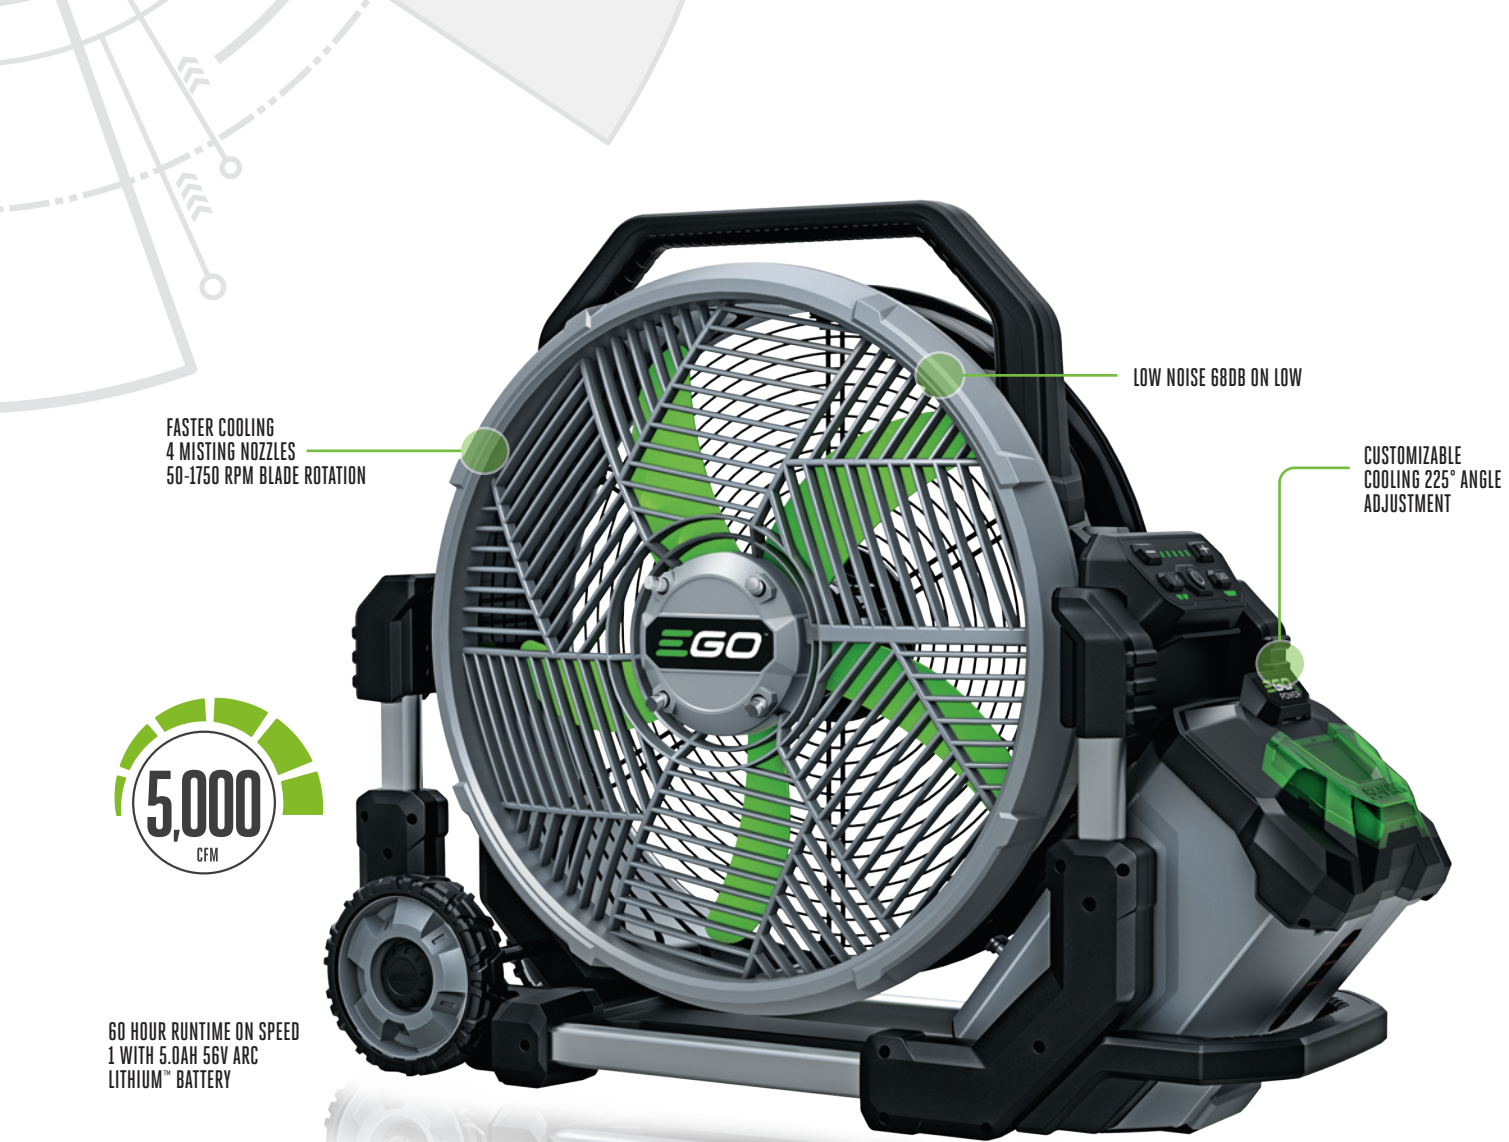

FASTER COOLING
4 MISTING NOZZLES
50-1750 RPM BLADE ROTATION

LOW NOISE 68DB ON LOW

CUSTOMIZABLE
COOLING 225° ANGLE
ADJUSTMENT

5,000
CFM

60 HOUR RUNTIME ON SPEED
1 WITH 5.0AH 56V ARC
LITHIUM™ BATTERY

ULTIMATE CONTROL
5 DIFFERENT SPEED SETTINGS
2 MISTING MODES