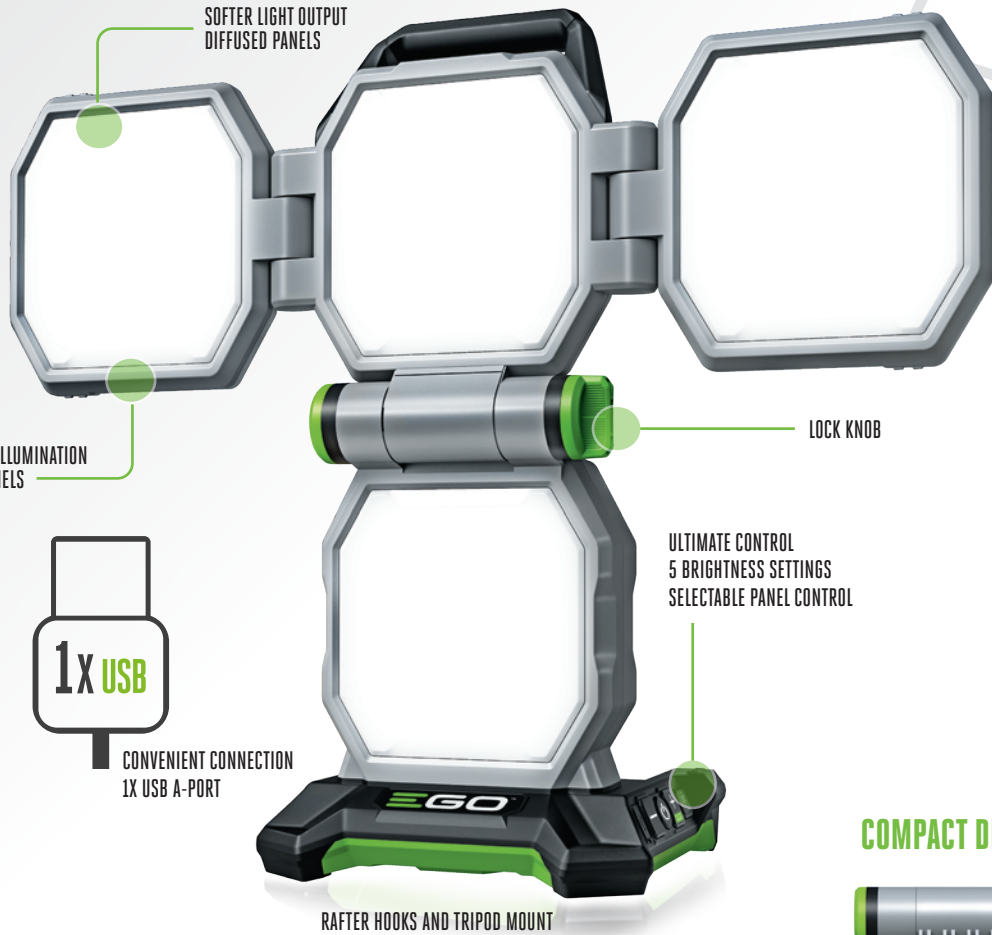

*Run time may vary and depend on the battery used, charge level of battery, and user's operation technique.

10,000
LUMENS
4,500K OF
NATURAL LIGHT

COMPACT DESIGN

WORLD'S MOST POWERFUL AREA LIGHT

Introducing the EGO POWER+ Portable Area Light, the world's most powerful area light in handheld cordless outdoor power. Adjustable from 600-10,000 lumens, use as an ambient mood light, effective task light, and so much more. Activate boost mode for best in the class 10,000 lumens to illuminate large areas. With its compact design and integrated handle, easily store this light or take it on the go! This light is equipped with rafter hooks for hanging overhead and a tripod mount to cast light over an entire room. Premium features like a USB A-Port come standard to make the experience unlike any other, allowing you to power or charge essential devices.