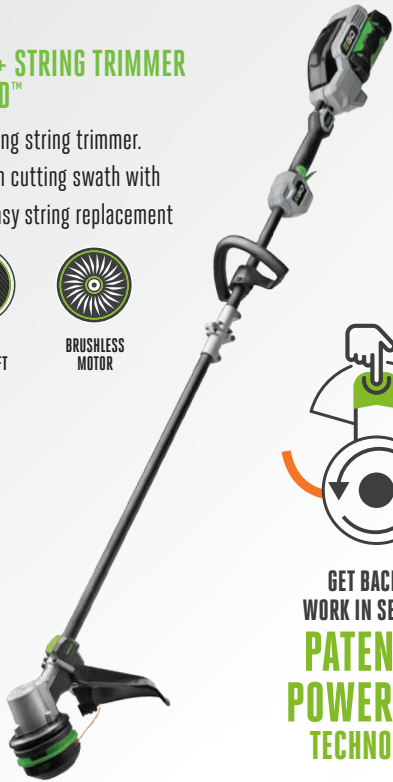

ST1623T
16" EGO POWER+ STRING TRIMMER
with LINE IQ™ TECHNOLOGY

The world's first String Trimmer
with LINE IQ™ Technology

CONTINUOUS 16"
CUTTING SWATH

CARBON
FIBER SHAFT

4.0 AH
BATTERY

Please note: Some features are not available on all models.

POWER+ STRING TRIMMER

ST1521S

15" EGO POWER+ STRING TRIMMER with POWERLOAD™

World's first self-winding string trimmer. Variable-speed, 15-inch cutting swath with auto-wind head and easy string replacement

15" CUTTING SWATH

CARBON FIBER SHAFT

BRUSHLESS MOTOR

GET BACK TO WORK IN SECONDS
PATENTED POWERLOAD™ TECHNOLOGY

ST1511T

15" EGO POWER+ STRING TRIMMER with POWERLOAD™

One of the world's most advanced string trimmers. Telescoping shaft, variable-speed, 15-inch cutting swath with auto-wind head and easy string replacement