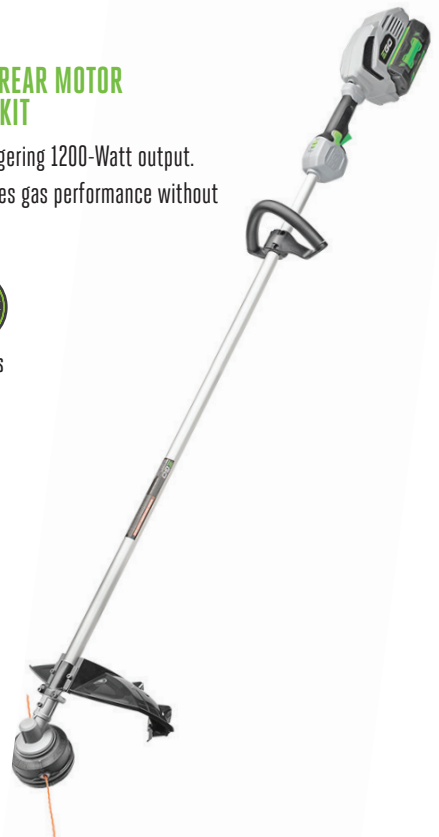

0.095" DUAL-TWIST LINE

BRUSHLESS MOTOR

ST1534

15" EGO POWER+ REAR MOTOR STRING TRIMMER KIT

Rear motor offers a staggering 1200-Watt output. The robust design provides gas performance without the noise, fuss or fumes.

0.095" DUAL-TWIST LINE

BRUSHLESS MOTOR

PATENTED POWERLOAD™ TECHNOLOGY

POWERLOAD™
FEED
THE LINE
PUSH
A BUTTON

STEP 1

Insert the line into the eyelet and push the line until the end of the line comes out of the opposite eyelet.