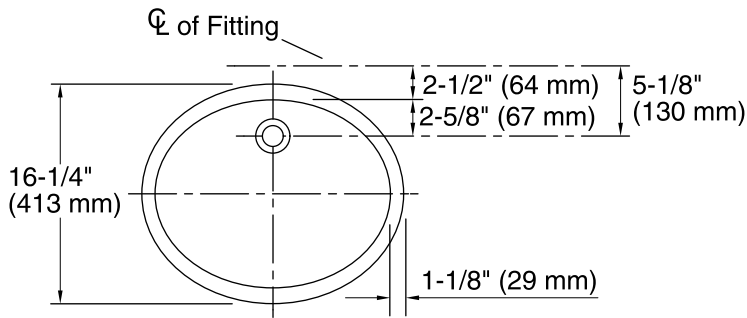

Standard Installation