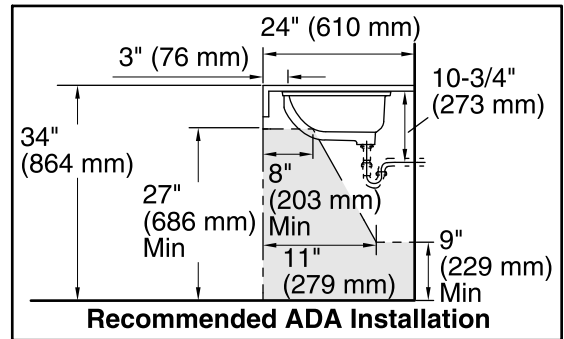

Standard Installation