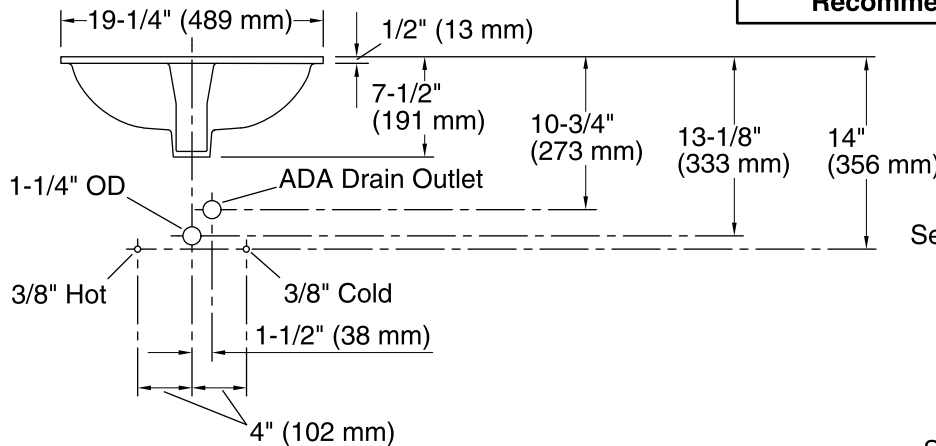

## Features

- Vitreous china.
- Under-mount.
- With overflow.
- 17" (432 mm) x 14" (356 mm) x 7-1/2" (191 mm)

## Available Color/Finishes

*Color tiles intended for reference only.*

Color	Code	Description
-------	------	-------------

0

White

96

Biscuit

**Standard Installation**

## Technical Information

All product dimensions are nominal.

Bowl configuration:	Single
Installation:	Under-mount
Bowl area (Only)	Length: 17" (432 mm) Width: 14" (356 mm) Water depth: 4" (102 mm)
Drain hole:	1-3/4" (44 mm)
Template:	1151011-7, required, not included