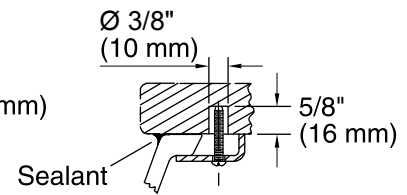

Marble Installation

Technical Information

All product dimensions are nominal.

Bowl configuration:	Single
Installation:	Under-mount
Bowl area (Only)	Length: 17" (432 mm) Width: 14" (356 mm) Water depth: 4" (102 mm)
Drain hole:	1-3/4" (44 mm)
Template:	1151011-7, required, not included

Notes

Install this product according to the installation instructions.

NOTICE: Countertop manufacturer or cutter must use the cut-out template provided with the product, or a current one provided by Kohler Co. (call 1-800-4KOHLER). Kohler Co. is not responsible for cutout errors when the incorrect cut-out template is used.

ADA, CSA B651 compliant when installed to the specific requirements of these regulations.