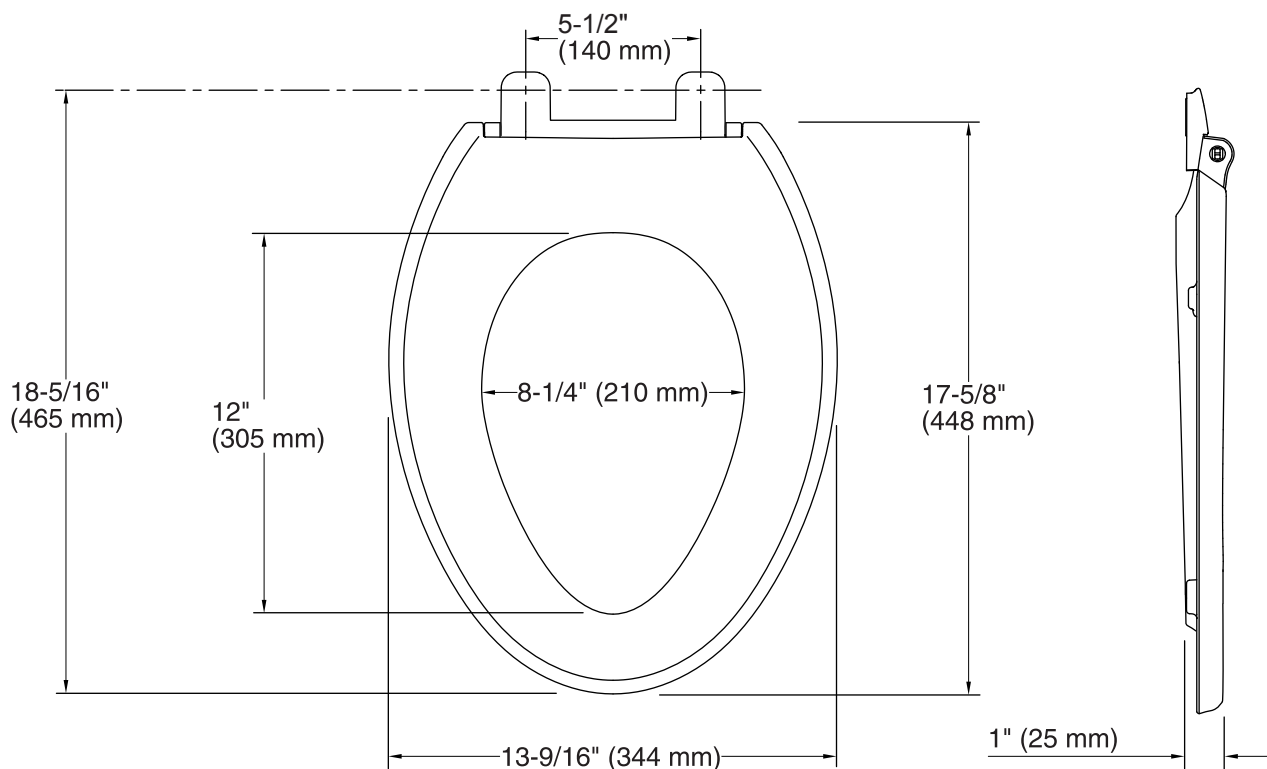

Features

- Solid polypropylene plastic.
- Elongated closed-front seat.
- Contoured seat for user comfort.
- Quiet-Close™ lid and ring prevents slamming.
- Quick-Release™ hinge caps snap open and seat pulls forward for removal.
- Quick-Attach™ stainless steel fastener allows for top-mount screwdriver only installation.
- Elegant lid design for a clean and sleek aesthetic.
- Grip-Tight bumpers hold seat firmly in place.

Technical Information

All product dimensions are nominal.

Seat shape type: Elongated

Seat front type: Closed front

Seat hinge type: Quick-Attach®, Quiet-Close™, Quick-Release™

Seat-mounting holes: 5-1/2" (140 mm)