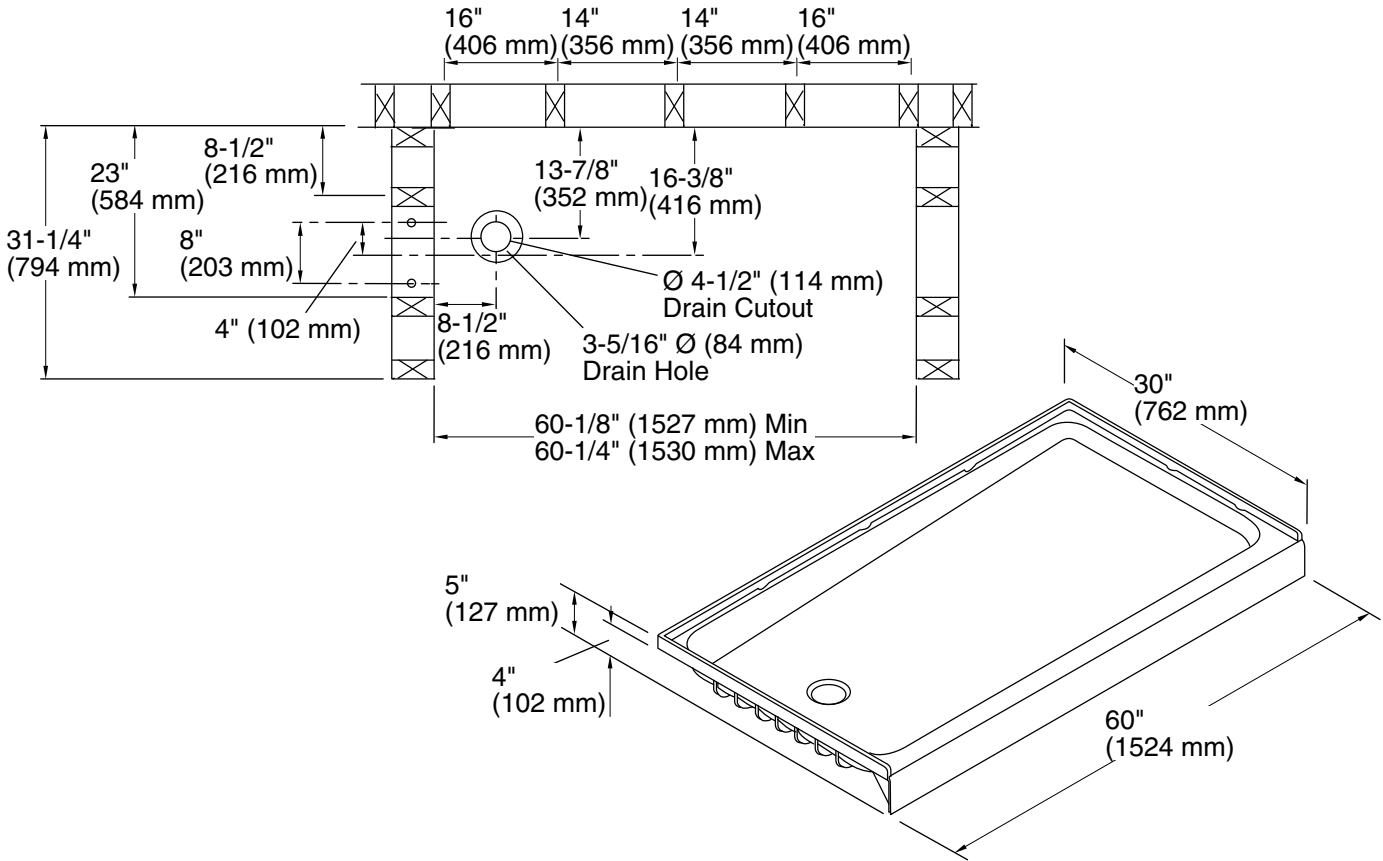

Features

- Perfect size for replacing an existing bath. Easy to install. Drain is located in the same position as existing bath.
- Durable high-gloss finish provides a smooth, shiny surface that is easy to clean.

Material

- Made from solid Vikrell® material for strength, durability, and lasting beauty.

Installation

- Left drain.

Recommended Products/Accessories

5475-59 Frameless sliding shower door
5477-59 Frameless sliding shower door
5970-59 Framed sliding shower door
5975-59 Framed sliding shower door
5976-59 Framed sliding shower door
5977-59 Framed sliding shower door
547808-59 Frameless sliding shower door
581075-59 Frameless sliding shower door
80001012 12" straight grab bar
80001018 18" straight grab bar
K-23726 Drain treatment
K-23733 Vikrell® cleaner

Color tiles intended for reference only.

Color	Code	Description
-------	------	-------------

	0	White
---	---	-------

Technical Information

All product dimensions are nominal.
 Installation: Three-wall alcove
 Drain location: Left