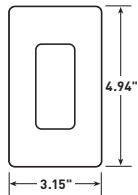

Wall Plate Dimensions/Materials

radiant®
Screwless
Wall Plate