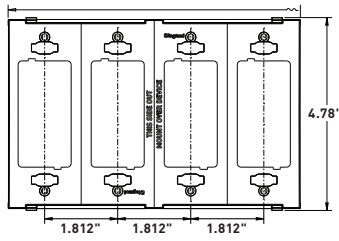

Wall Plate Dimensions/Materials

radiant® Screwless
Wall Plate Plastic Subplate

Materials

Body Construction	Molded of .065" thick polycarbonate
Sub-plate Construction	Polyphenylene Ether and Polystyrene
Mounting Screws	Steel

radiant® Screwless Polycarbonate Wall Plates

- Available in 26-style openings.
- Extra 3/8" width and height than standard size wall plates.
- Provide better sheet rock coverage with standard size appearance.
- Molded of .065" thick polycarbonate.
- One-piece plastic subplate.
- Available in two metallic finishes and six standard colors.

Wall Plate Dimensions

1 gang	3.15" x 4.94"
2 gang	4.96" x 4.94"
3 gang	6.77" x 4.94"
4 gang	8.59" x 4.94"
5 gang	10.40" x 4.94"
6 gang	12.21" x 4.94"

Subplate Dimensions

1 gang	1.81" x 4.78" x .15"
2 gang	3.62" x 4.78" x .15"
3 gang	5.44" x 4.78" x .15"
4 gang	7.25" x 4.78" x .15"
5 gang	9.06" x 4.78" x .15"
6 gang	10.87" x 4.78" x .15"

Ordering Information

radiant® Metallic Finish Screwless Wall Plates – Polycarbonate Screwless 26 Openings – Plastic Subplate included

Description	Color	26 Openings
One Gang 	Nickel	RWP26NI
	Dark Bronze	RWP26DBCC6
Two Gang 	Nickel	RWP262NI
	Dark Bronze	RWP262DBCC6
Three Gang 	Nickel	RWP263NI
	Dark Bronze	RWP263DBCC6
Four Gang 	Nickel	RWP264NI
	Dark Bronze	RWP264DB
Five Gang 	Nickel	RWP265NI
	Dark Bronze	RWP265DB
Six Gang 	Nickel	RWP266NI
	Dark Bronze	RWP266DB