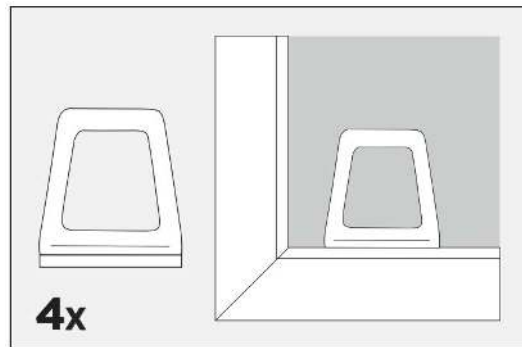

Pull Tabs

SUPPLIES NEEDED:

INSTRUCTIONS:

1. Pull Tabs for Screen Frame

- Aids in easy removal of screen • Attaches into spline channel

M-D Canada, a division of M-D Building Products

Headquarters

5720 Ambler Drive, Mississauga, ON, L4W 2B1
1-800-565-6653 | service@mdteam.com