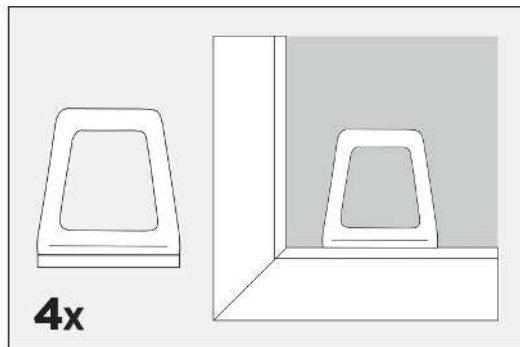

Onglets

FOURNITURES NÉCESSAIRES :

INSTRUCTIONS:

1. Onglets pour cadre de moustiquaire • Facilitent le retrait de la moustiquaire
  - S'attachent dans la rainure du bourrelet

M-D Canada, une division de M-D Building Products

Siège social

5720 Ambler Drive, Mississauga (Ontario) L4W 2B1
1 800 565-6653 | service@mdteam.com

Centre de distribution au détail

2994 Peddie Road, Unit 2, Milton (Ontario) L9T 6Y9
1 888 908-1036 | retailorders@mdteam.com